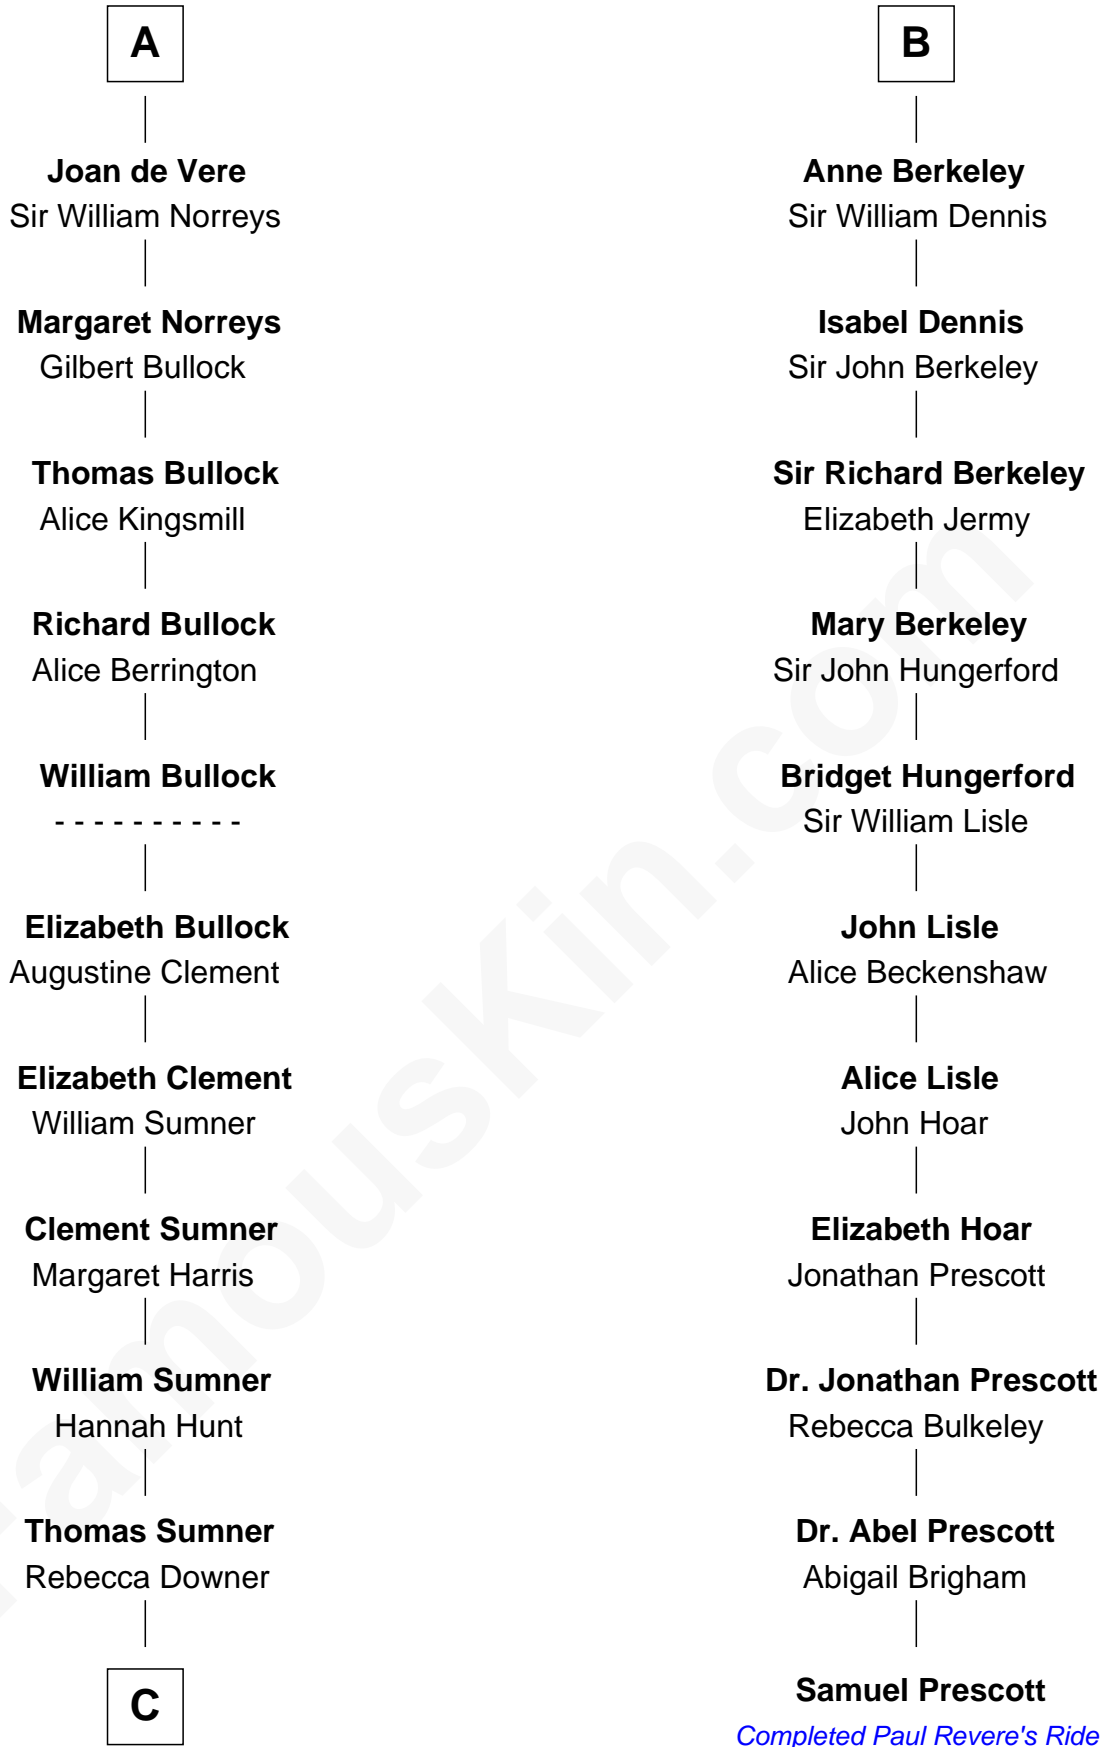

FamousKin.com Relationship Chart of

Alan Ladd
Movie Actor

17th cousin 4 times removed of

Samuel Prescott

Completed Paul Revere's Midnight Ride

C

—
Sylvia Americana Sumner

Abram Shotwell

—
Nancy Shotwell

Alvaro Ladd

—
Oscar F. Ladd

Julia Henrietta Meigs

—
Alan Harwood Ladd

Selina Raleigh

—
Alan Ladd

Movie Actor