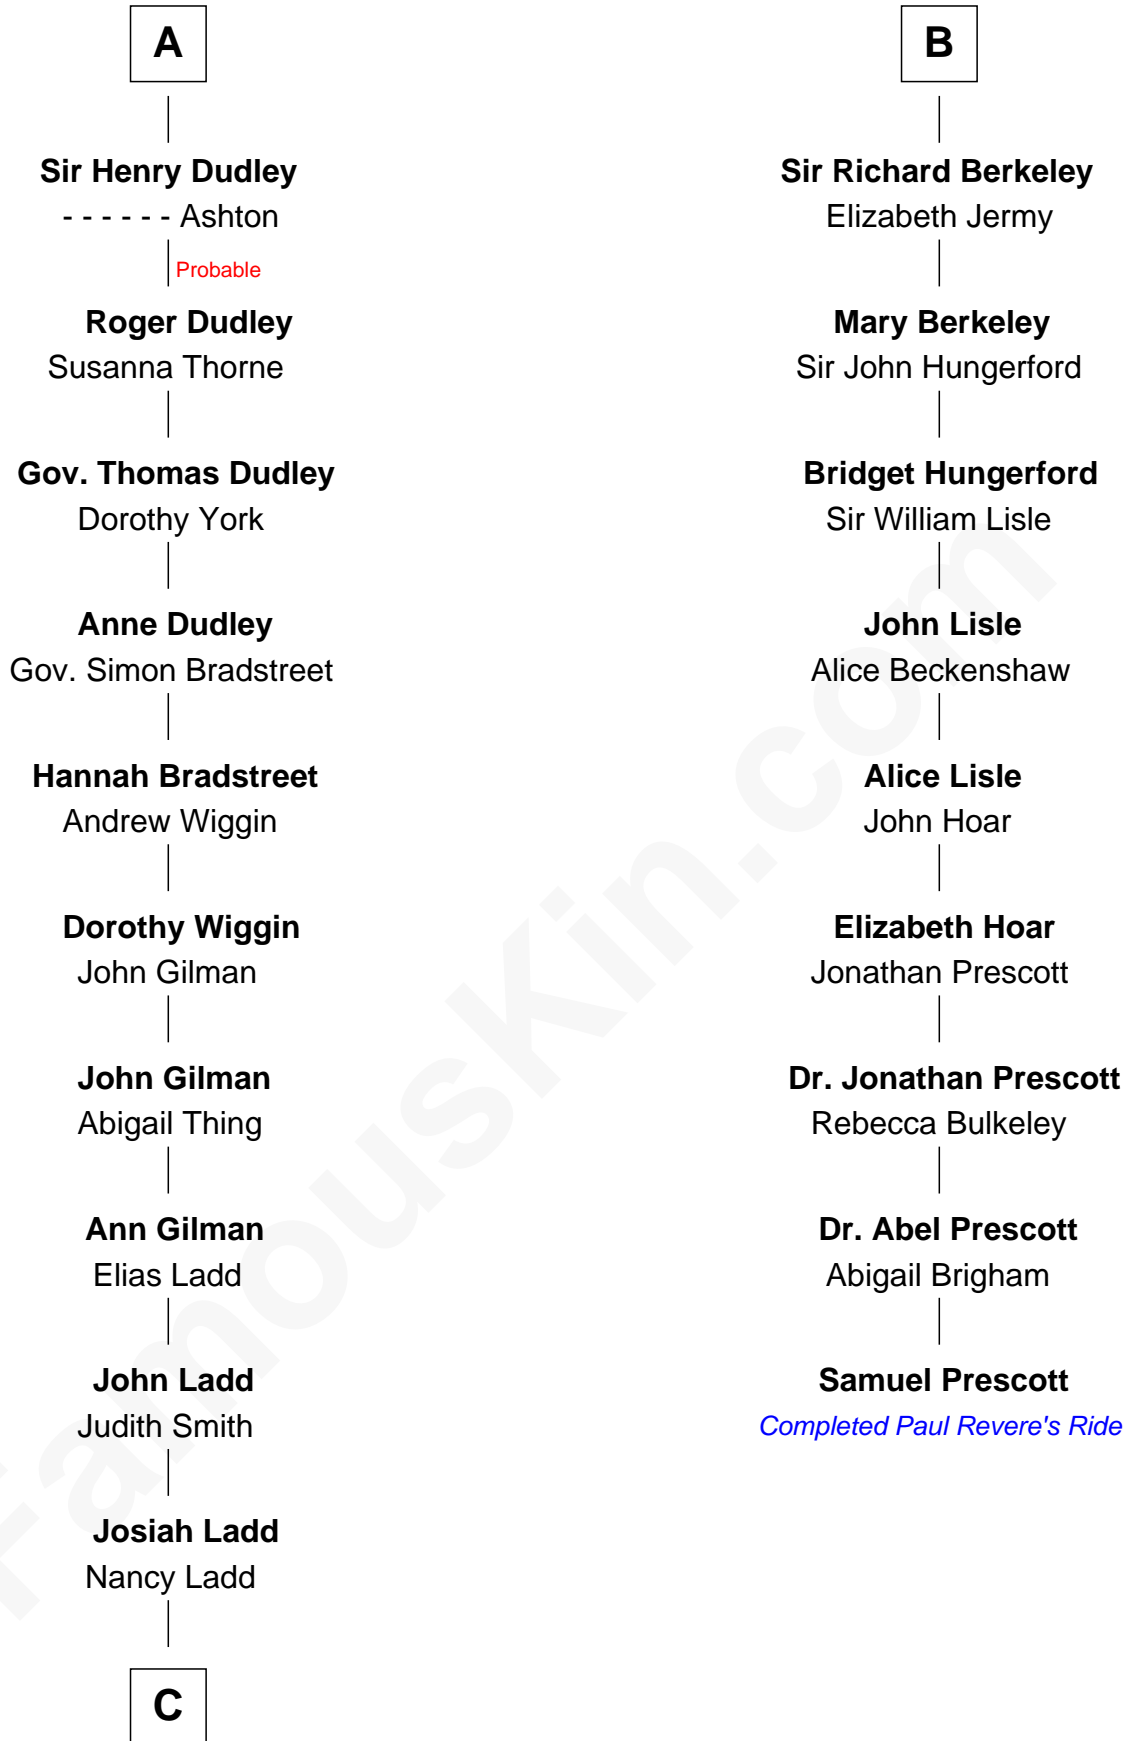

# FamousKin.com Relationship Chart of

**Alan Ladd**  
Movie Actor

15th cousin 5 times removed of

**Samuel Prescott**

Completed Paul Revere's Midnight Ride

**C**

—  
**Alvaro Ladd**  
Nancy Shotwell

—  
**Oscar F. Ladd**  
Julia Henrietta Meigs

—  
**Alan Harwood Ladd**  
Selina Raleigh

—  
**Alan Ladd**  
*Movie Actor*

FamousKin.com