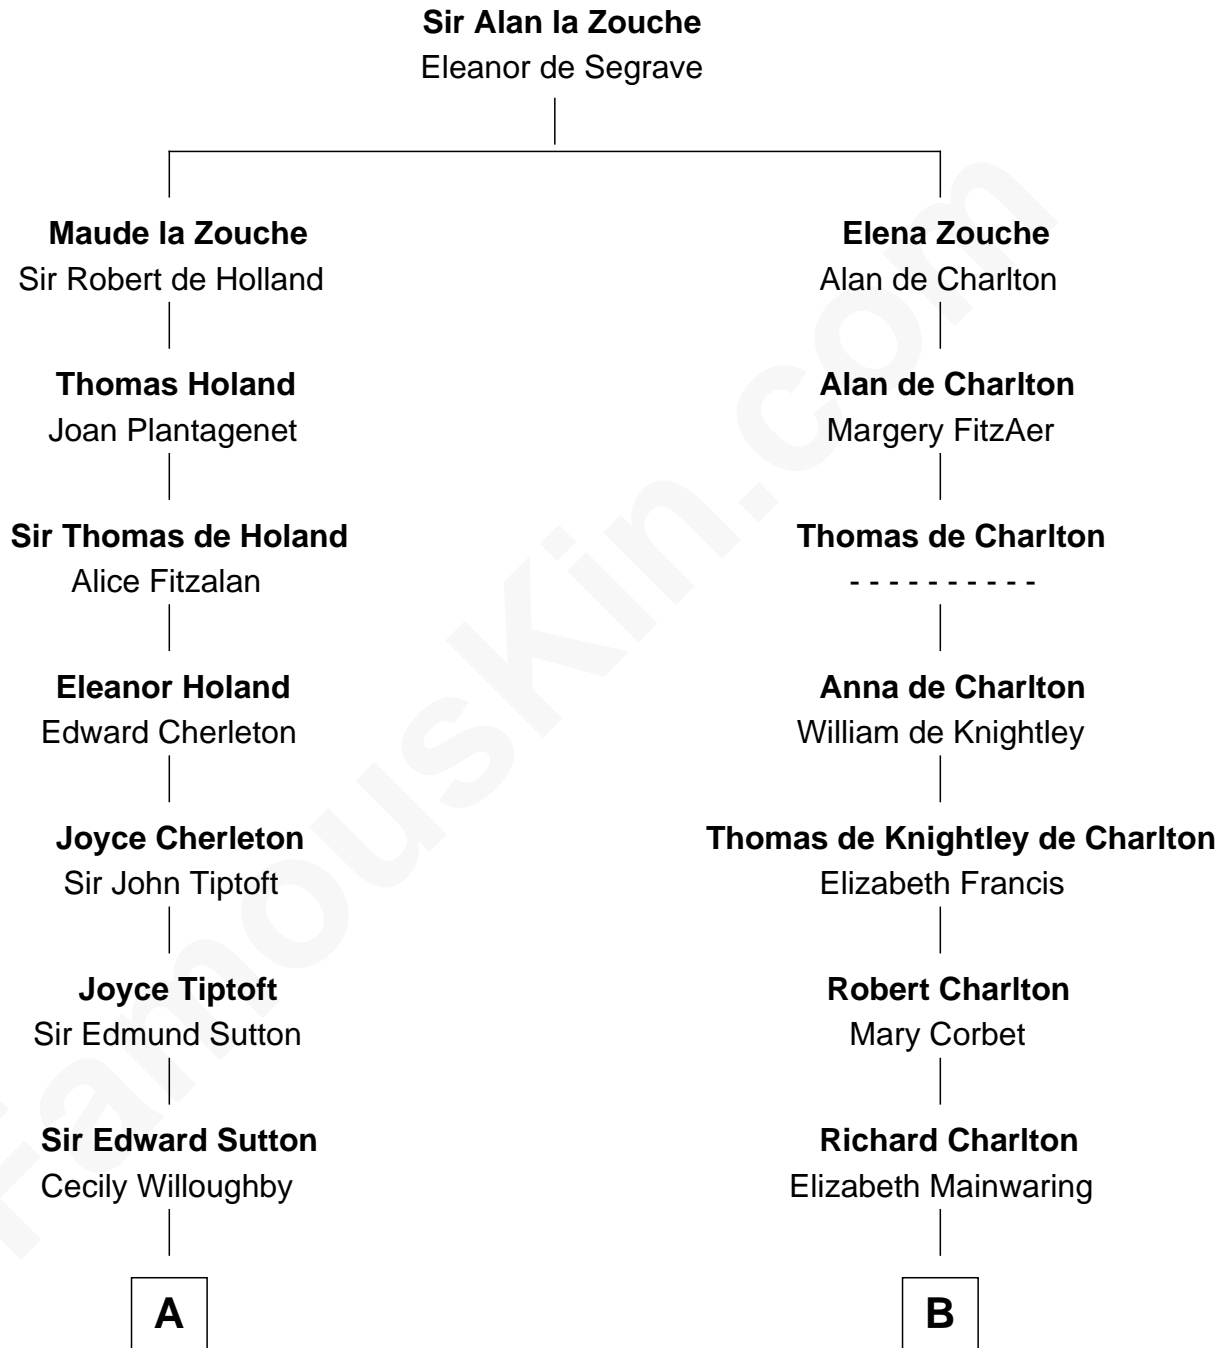

FamousKin.com Relationship Chart of

Alan Ladd
Movie Actor

15th cousin 6 times removed of

Samuel Prescott

Completed Paul Revere's Midnight Ride

C

—
Josiah Ladd

Nancy Ladd

—
Alvaro Ladd

Nancy Shotwell

—
Oscar F. Ladd

Julia Henrietta Meigs

—
Alan Harwood Ladd

Selina Raleigh

—
Alan Ladd

Movie Actor