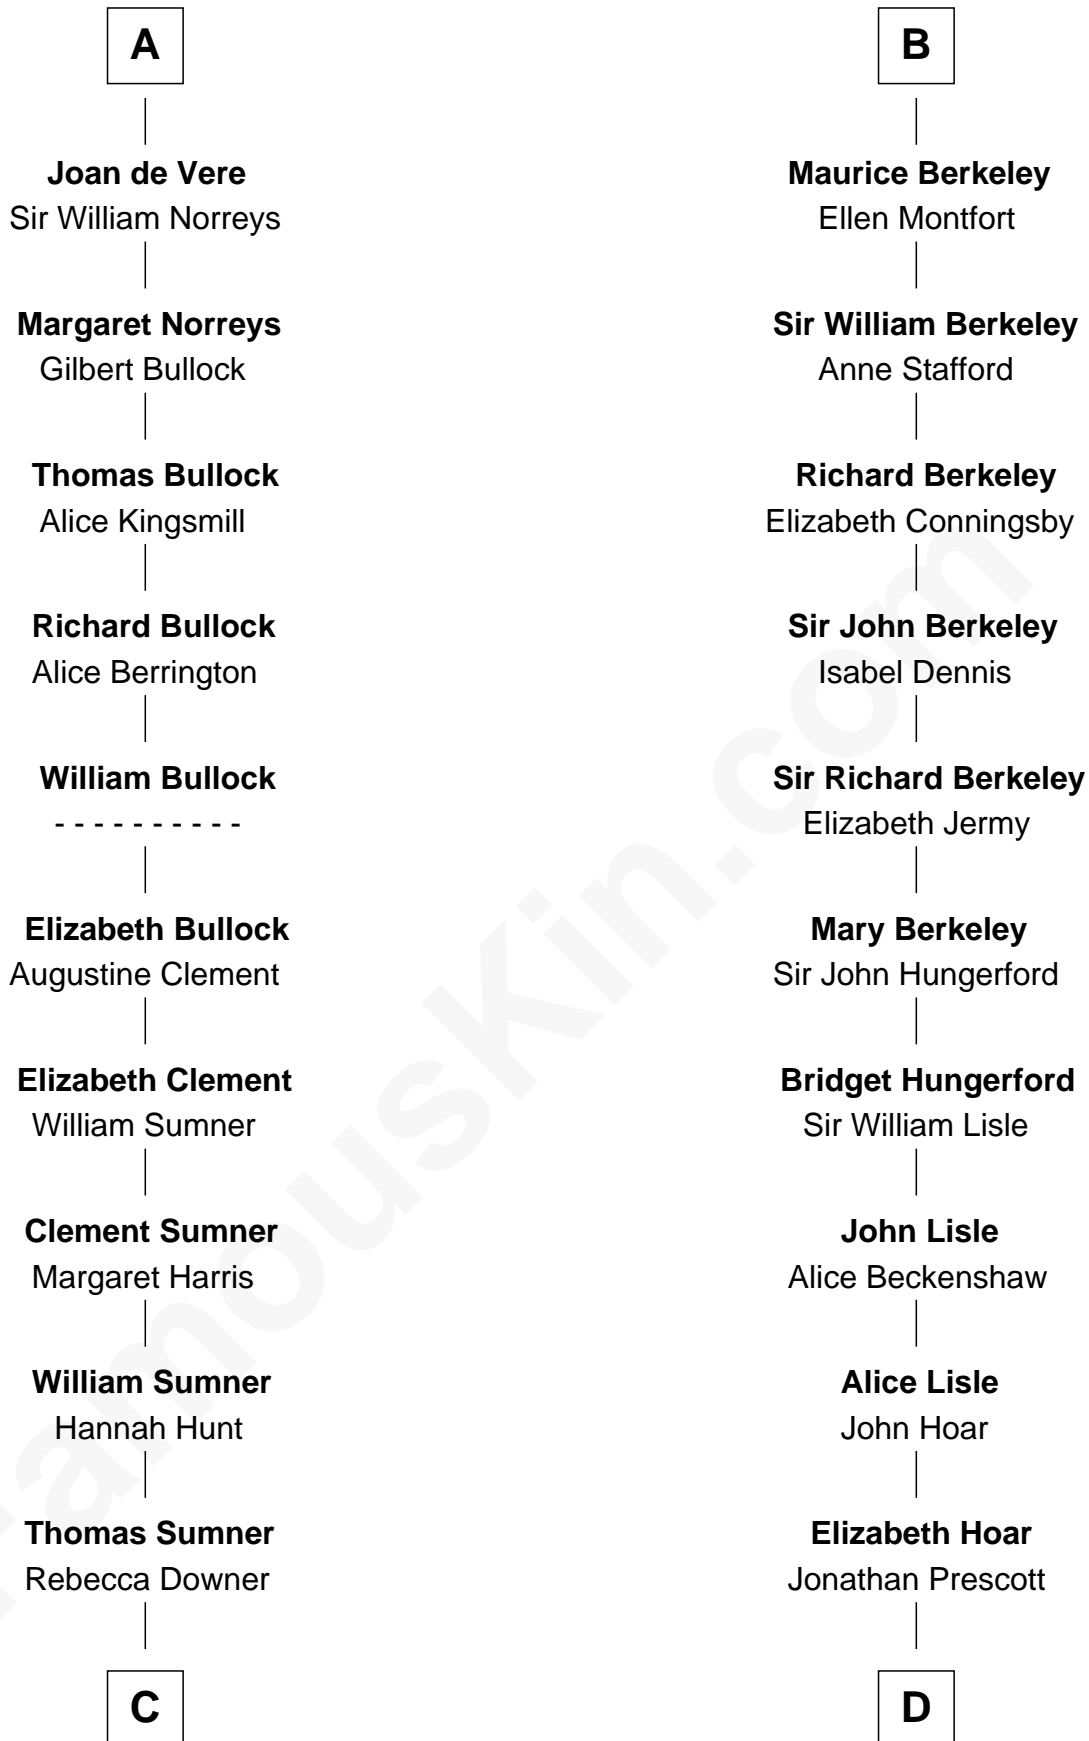

FamousKin.com Relationship Chart of

Alan Ladd
Movie Actor

19th cousin 2 times removed of

Samuel Prescott

Completed Paul Revere's Midnight Ride

C

Sylvia Americana Sumner

Abram Shotwell

Nancy Shotwell

Alvaro Ladd

Oscar F. Ladd

Julia Henrietta Meigs

Alan Harwood Ladd

Selina Raleigh

Alan Ladd

Movie Actor

D

Dr. Jonathan Prescott

Rebecca Bulkeley

Dr. Abel Prescott

Abigail Brigham

Samuel Prescott

Completed Paul Revere's Ride

FamousKin.com