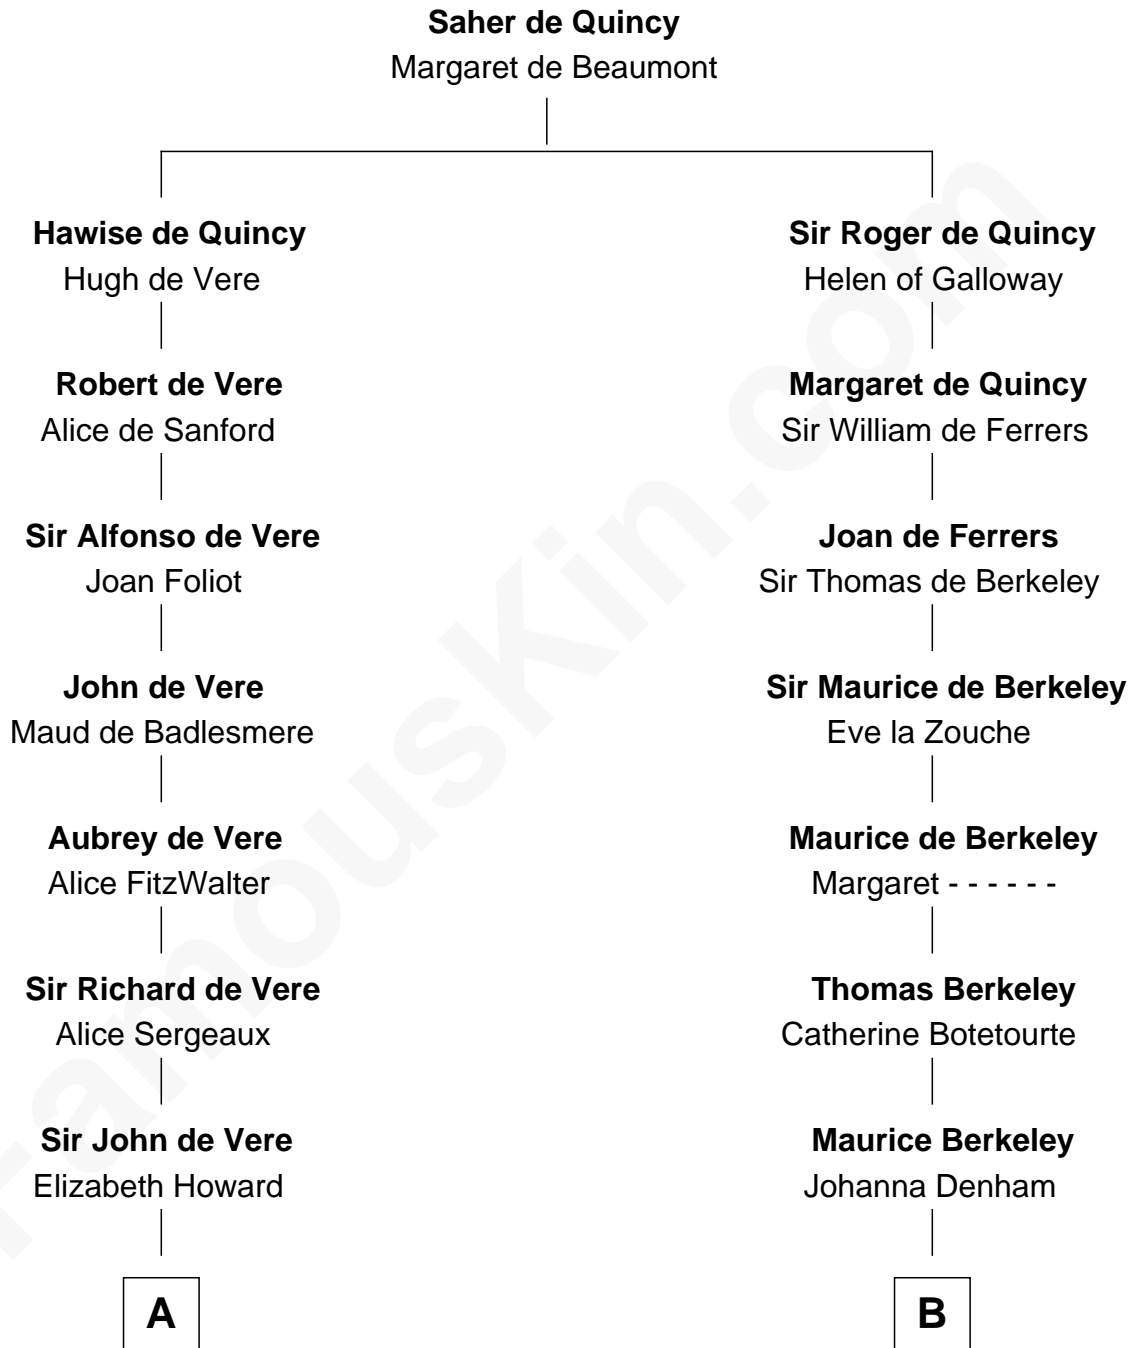

FamousKin.com Relationship Chart of

Alan Ladd
Movie Actor

19th cousin 2 times removed of

Samuel Prescott

Completed Paul Revere's Midnight Ride

C

Sylvia Americana Sumner

Abram Shotwell

Nancy Shotwell

Alvaro Ladd

Oscar F. Ladd

Julia Henrietta Meigs

Alan Harwood Ladd

Selina Raleigh

Alan Ladd

Movie Actor

D

Dr. Jonathan Prescott

Rebecca Bulkeley

Dr. Abel Prescott

Abigail Brigham

Samuel Prescott

Completed Paul Revere's Ride

FamousKin.com