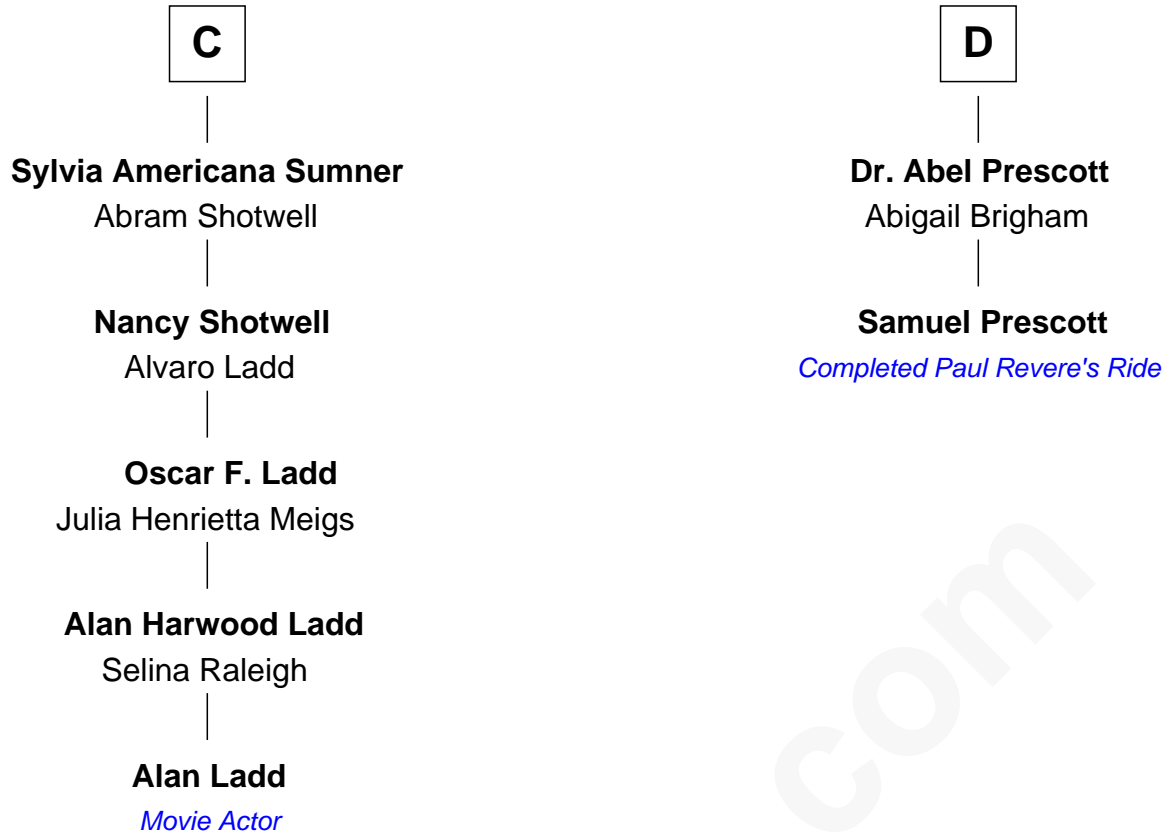

FamousKin.com