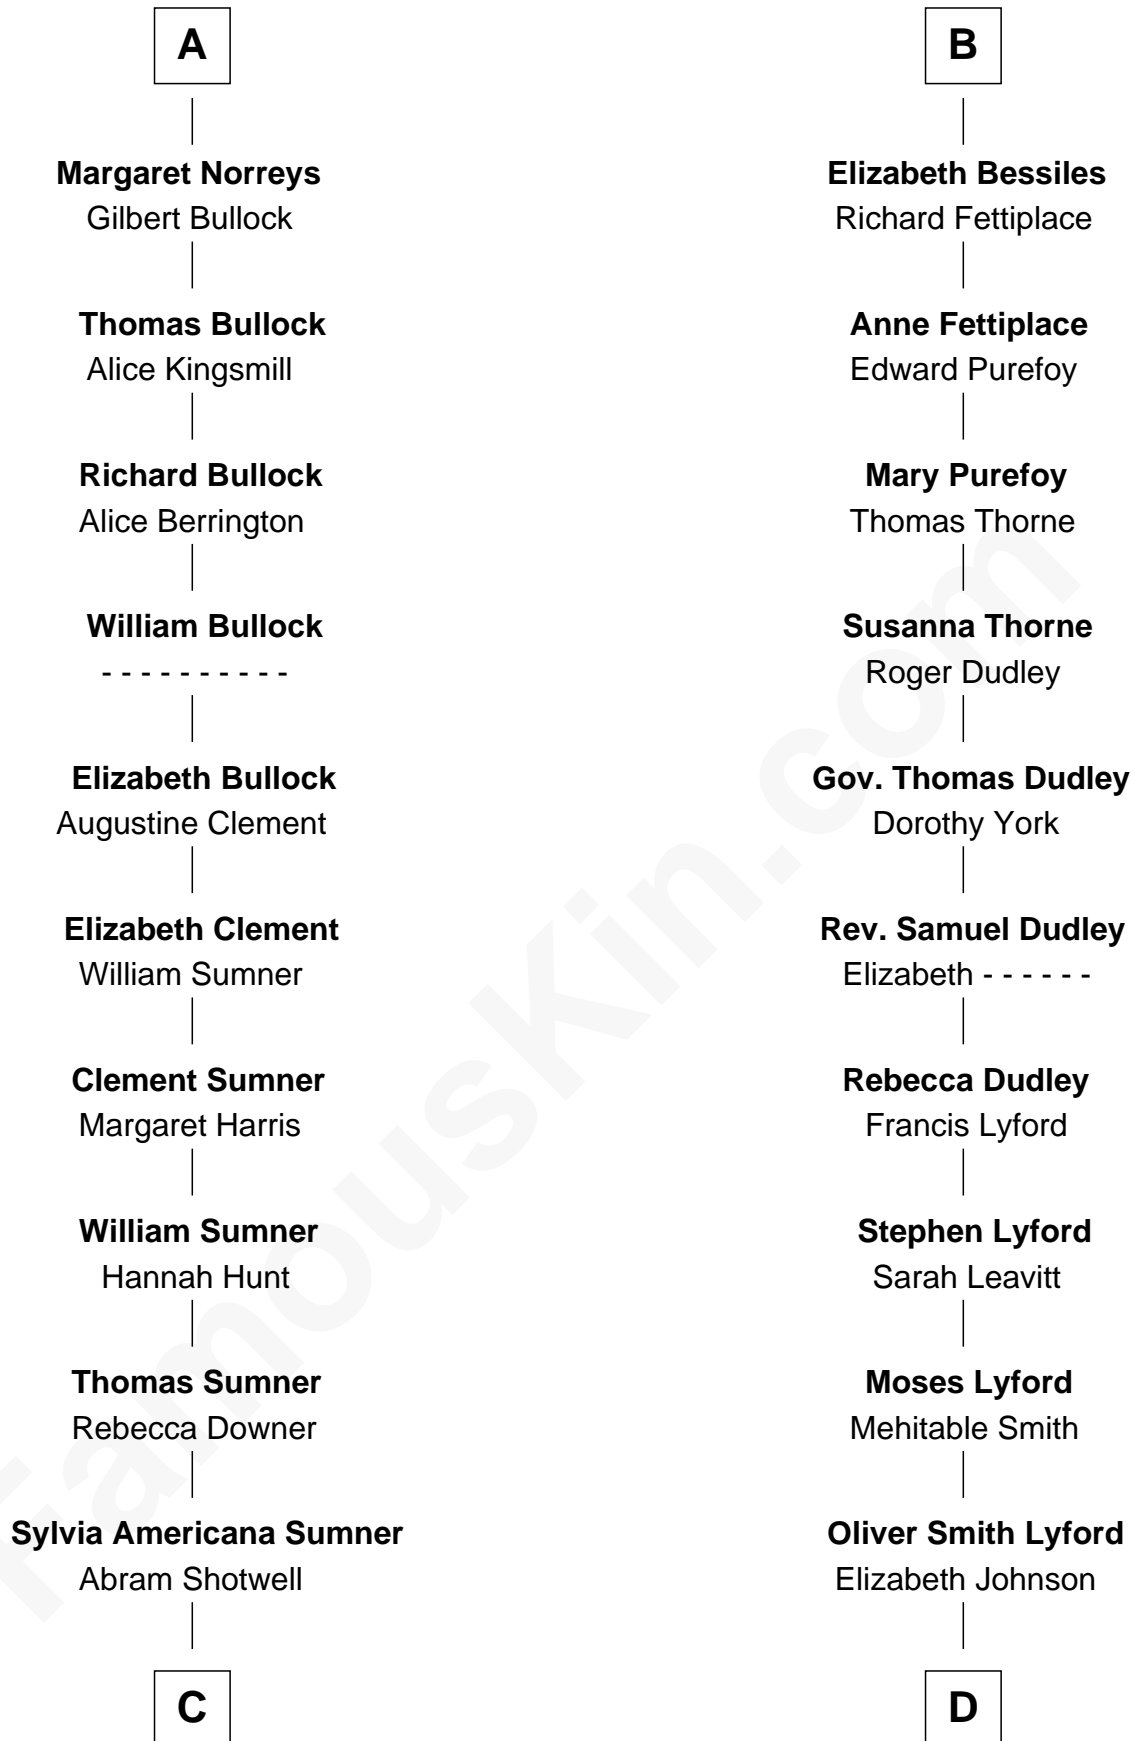

FamousKin.com Relationship Chart of

Alan Ladd
Movie Actor

19th cousin 1 time removed of

Milton Bradley
Founder, Milton Bradley Company

Sir Walter FitzRobert
Ida Longespee

Sir Robert FitzWalter
Eleanor de Ferrers

Ela FitzWalter
William de Odingsells

Sir Robert FitzWalter
Joan de Multon

Margaret de Oddingseles
Sir John de Grey

Sir John FitzWalter
Eleanor de Percy

Sir John Grey
Avice Marmion

Alice FitzWalter
Aubrey de Vere

Maud Grey
Sir Thomas Harcourt

Sir Richard de Vere
Alice Sergeaux

Sir Thomas Harcourt
Jane Fraunceys

Sir John de Vere
Elizabeth Howard

Sir Richard Harcourt
Edith St. Clair

Joan de Vere
Sir William Norreys

Alice Harcourt
William Bessiles

A

B

C

Nancy Shotwell

Alvaro Ladd

Oscar F. Ladd

Julia Henrietta Meigs

Alan Harwood Ladd