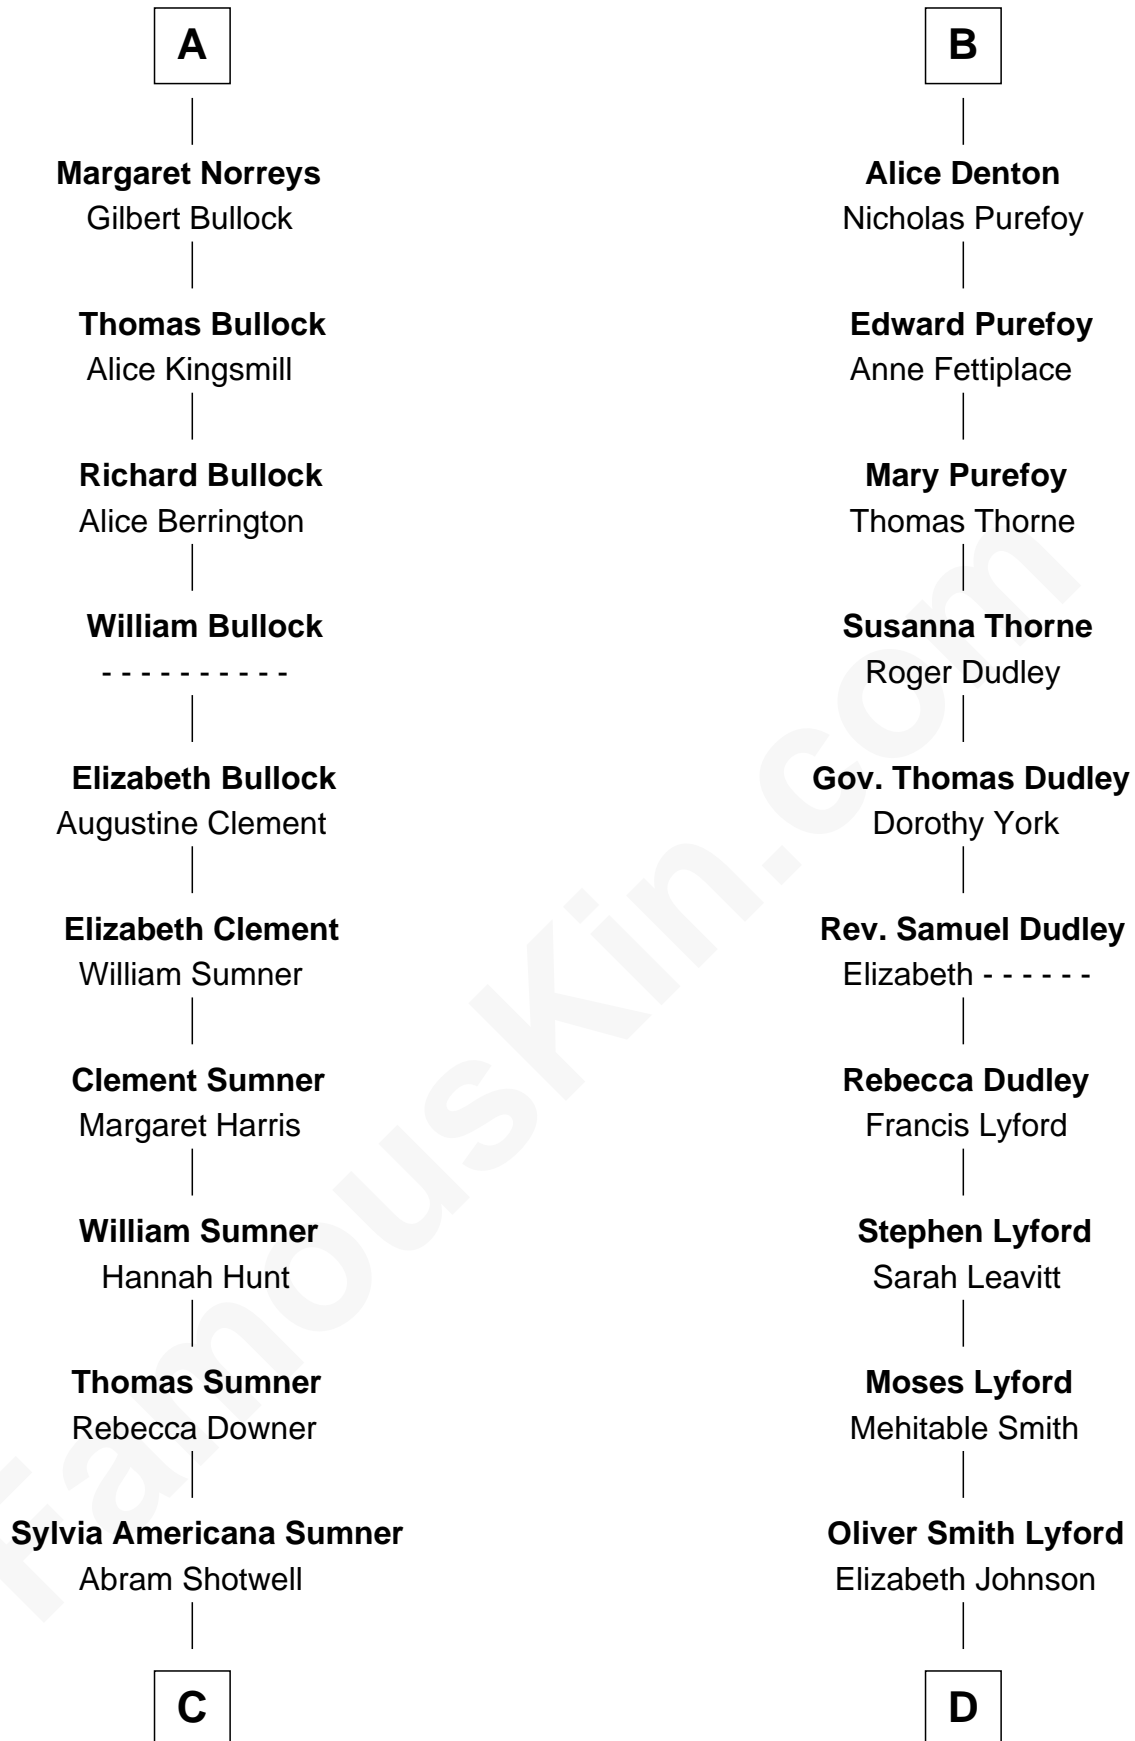

FamousKin.com Relationship Chart of

Alan Ladd
Movie Actor

19th cousin 1 time removed of

Milton Bradley
Founder, Milton Bradley Company

Sir Richard of Cornwall

Joan - - - - -

C

Nancy Shotwell

Alvaro Ladd

Oscar F. Ladd

Julia Henrietta Meigs

Alan Harwood Ladd

Selina Raleigh

Alan Ladd

Movie Actor

D