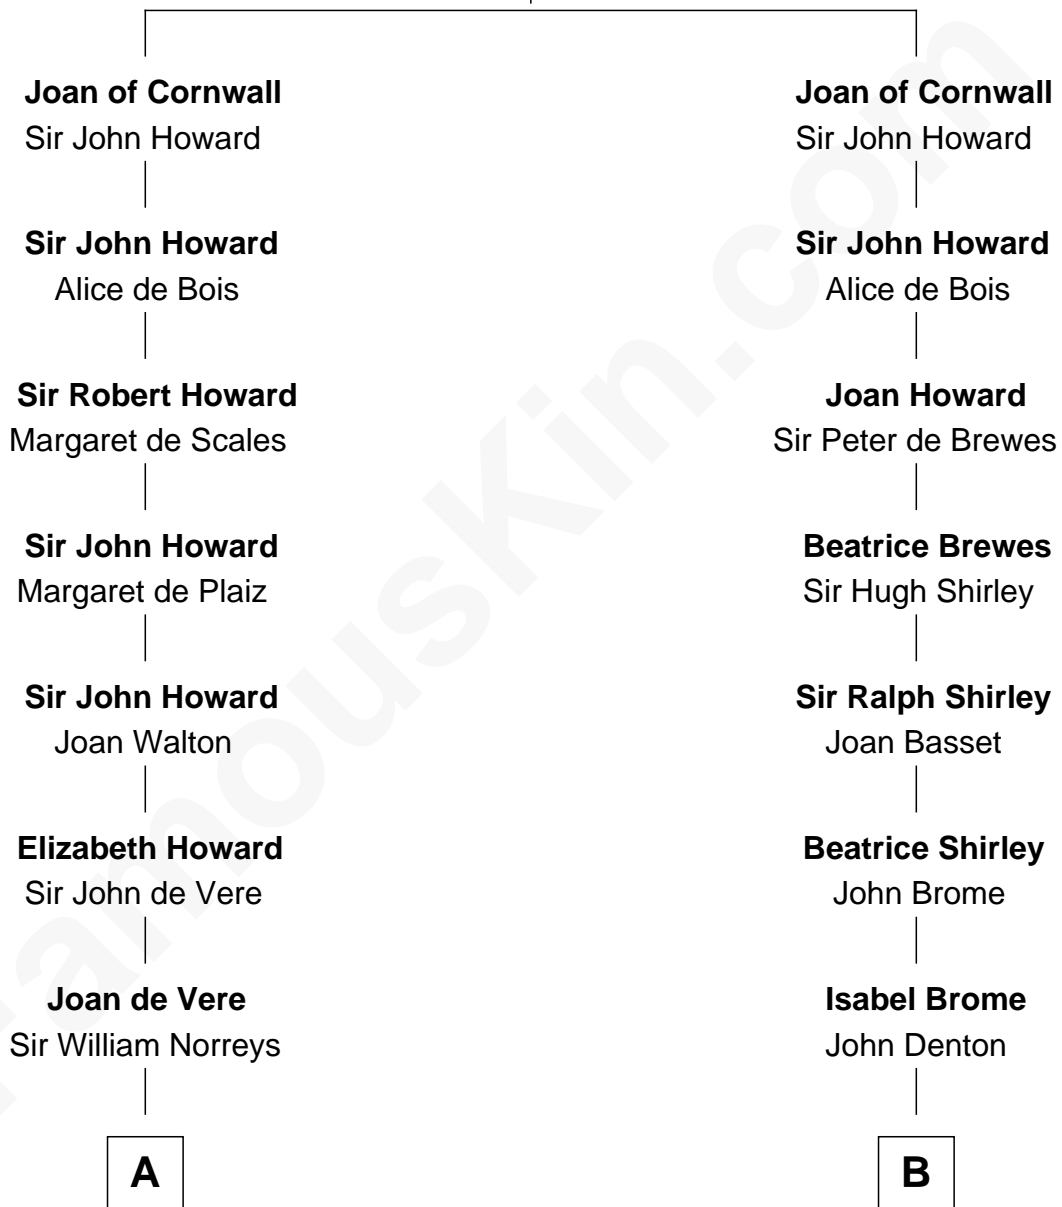

FamousKin.com Relationship Chart of

Alan Ladd
Movie Actor

19th cousin 1 time removed of

Milton Bradley
Founder, Milton Bradley Company

Sir Richard of Cornwall

Joan - - - - -

C

Nancy Shotwell

Alvaro Ladd

Oscar F. Ladd

Julia Henrietta Meigs

Alan Harwood Ladd

Selina Raleigh

Alan Ladd

Movie Actor

D