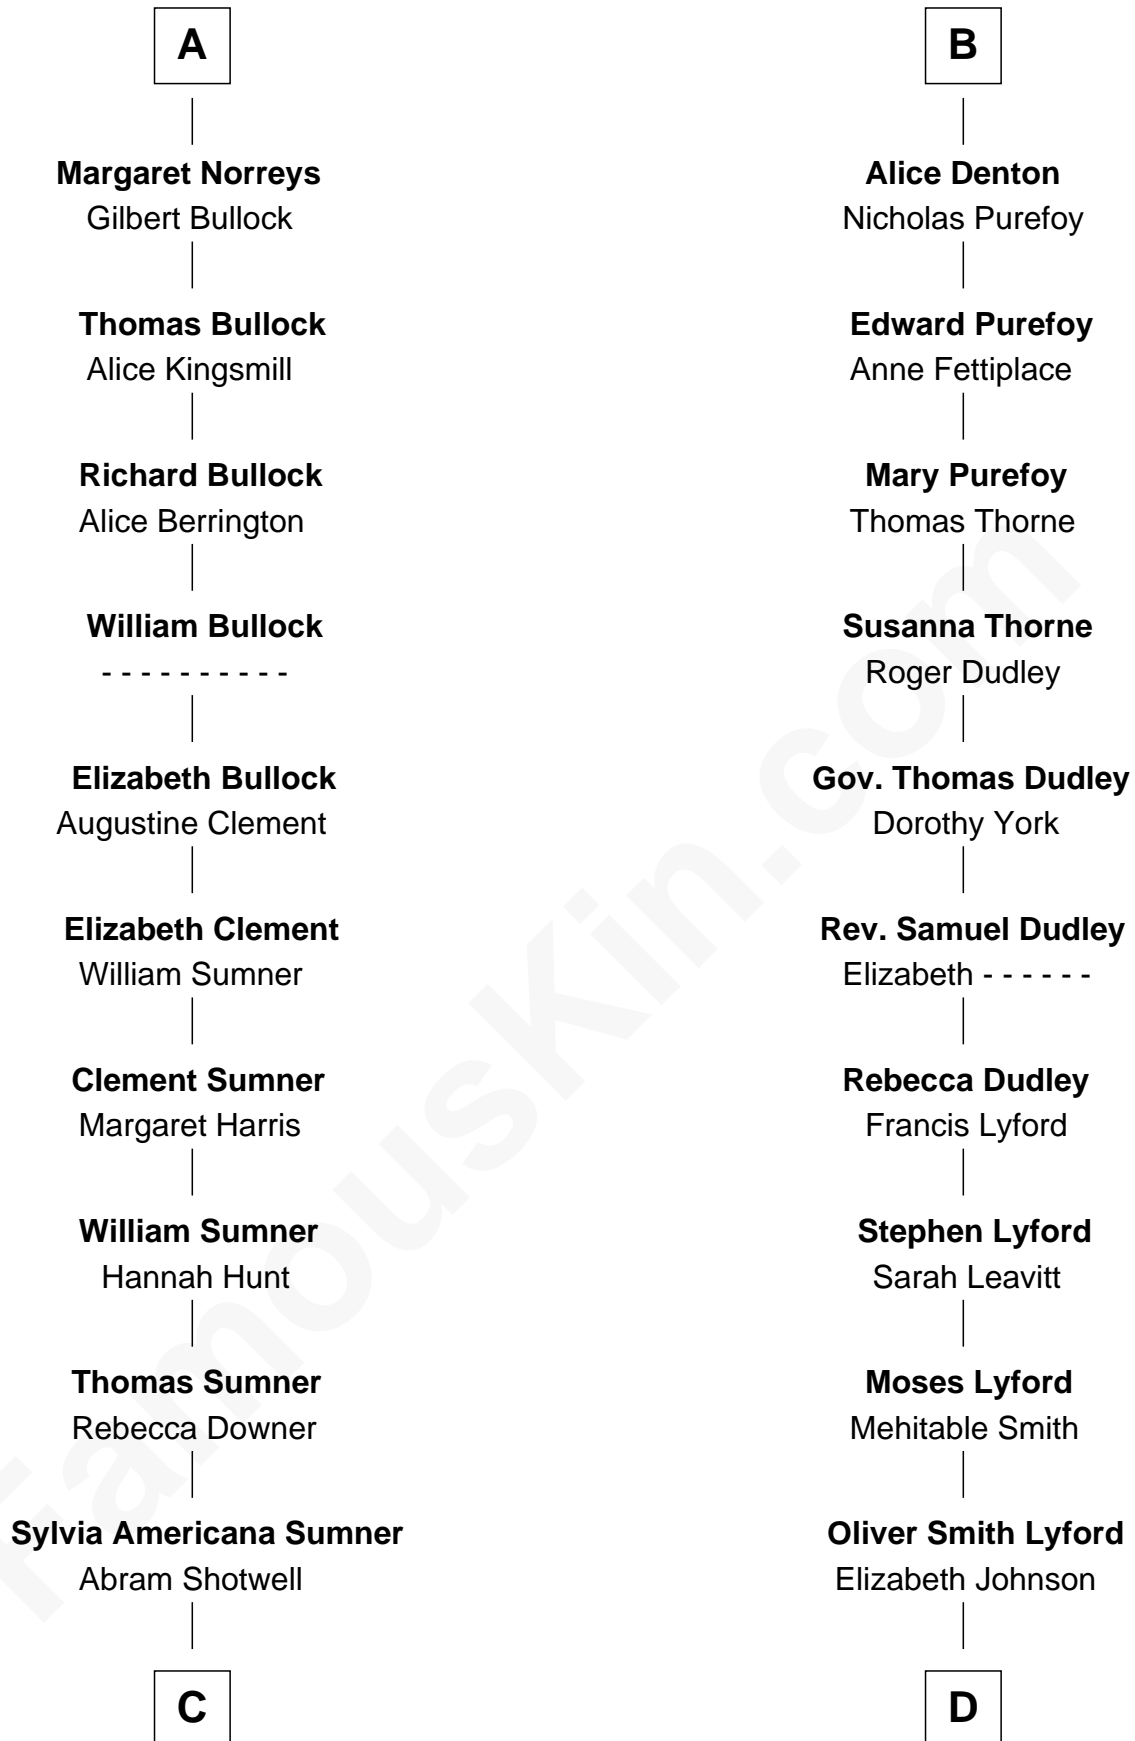

# FamousKin.com Relationship Chart of

**Alan Ladd**  
*Movie Actor*

19th cousin 1 time removed of

**Milton Bradley**  
*Founder, Milton Bradley Company*

Sir William le Latimer

**C**

**Nancy Shotwell**

Alvaro Ladd

**Oscar F. Ladd**

Julia Henrietta Meigs

**Alan Harwood Ladd**

Selina Raleigh

**Alan Ladd**

*Movie Actor*

**D**

**Dudley Lyford**

Betsey Smith

**Fanny Lyford**

Lewis Bradley

**Milton Bradley**

*Founder, Milton Bradley Company*

FamousKin.com