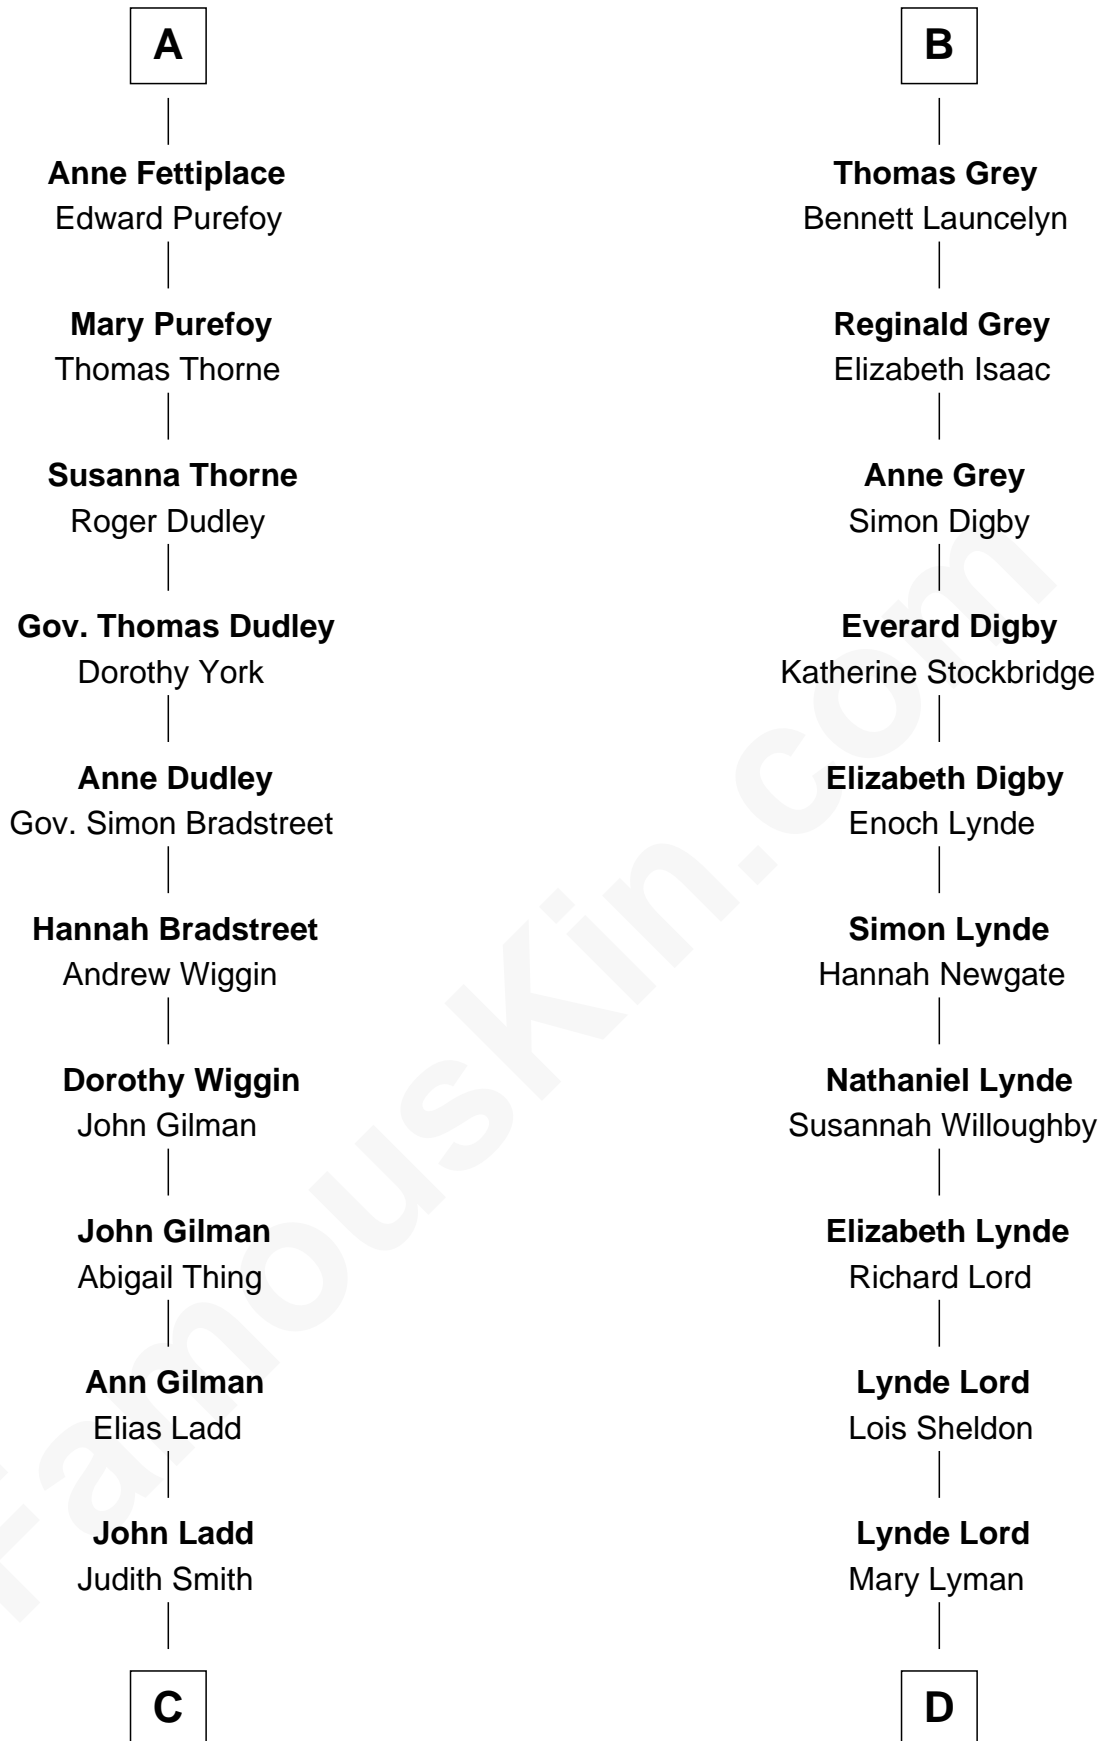

FamousKin.com Relationship Chart of

Alan Ladd
Movie Actor

19th cousin 2 times removed of

J.P. Morgan

American Banker and Art Collector

C

Josiah Ladd

Nancy Ladd

Alvaro Ladd

Nancy Shotwell

Oscar F. Ladd

Julia Henrietta Meigs

Alan Harwood Ladd

Selina Raleigh

Alan Ladd

Movie Actor