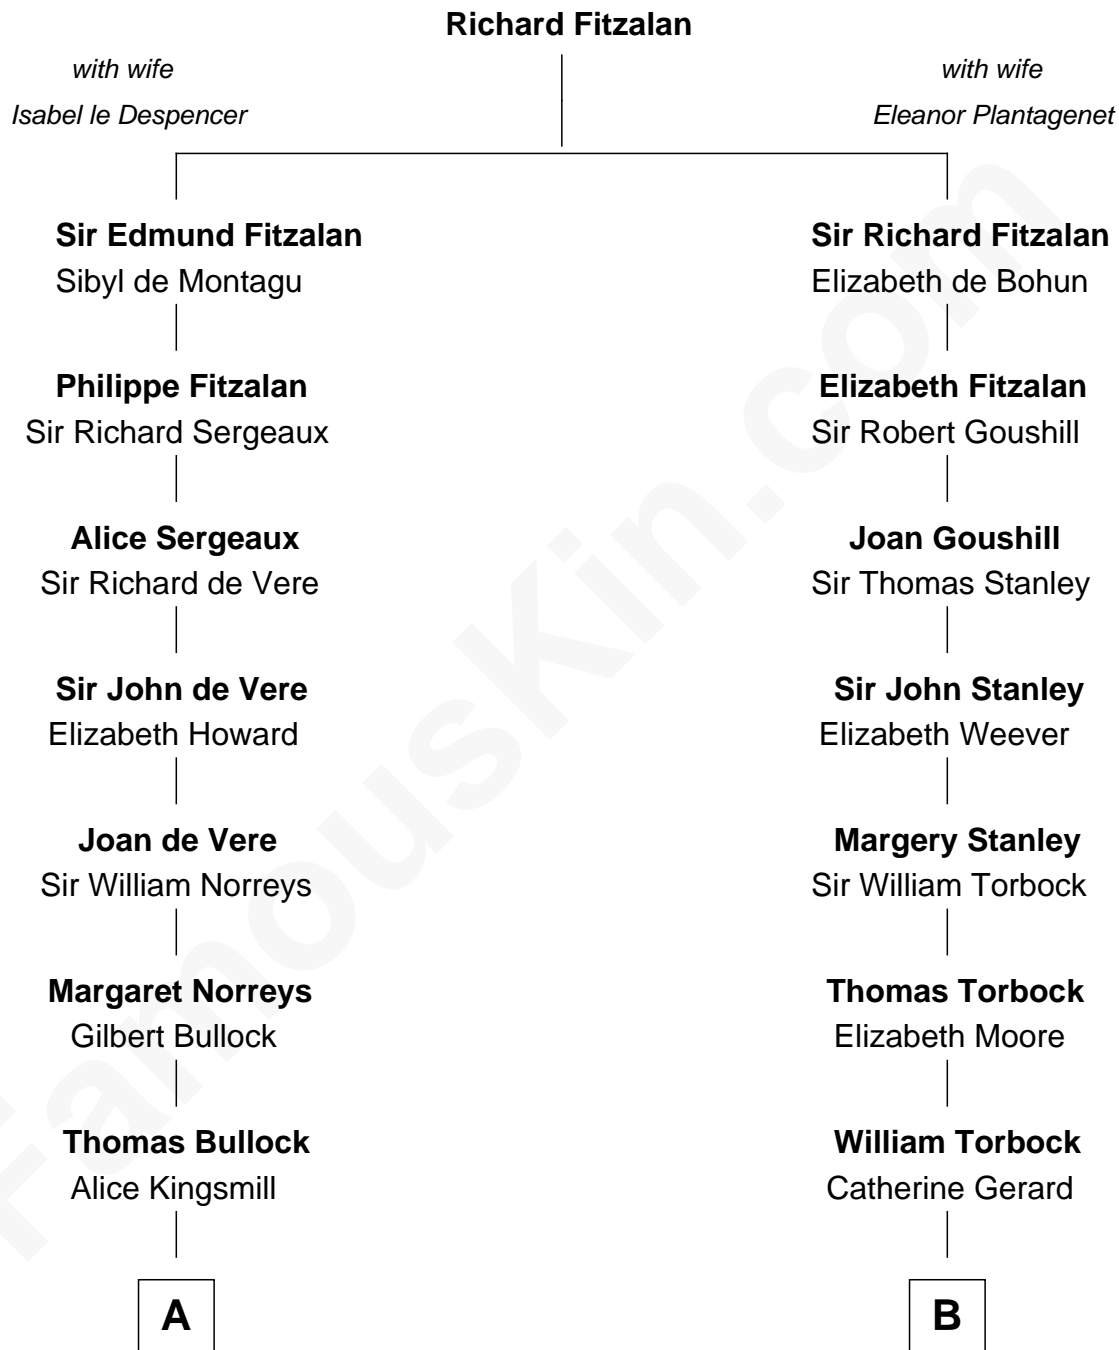

# FamousKin.com Relationship Chart of

**Alan Ladd**

*Movie Actor*

17th cousin 1 time removed of

**Juliette Gordon Low**

*Founder of the Girl Scouts*

**C**

—  
**Alan Harwood Ladd**

Selina Raleigh

—  
**Alan Ladd**

*Movie Actor*

FamousKin.com