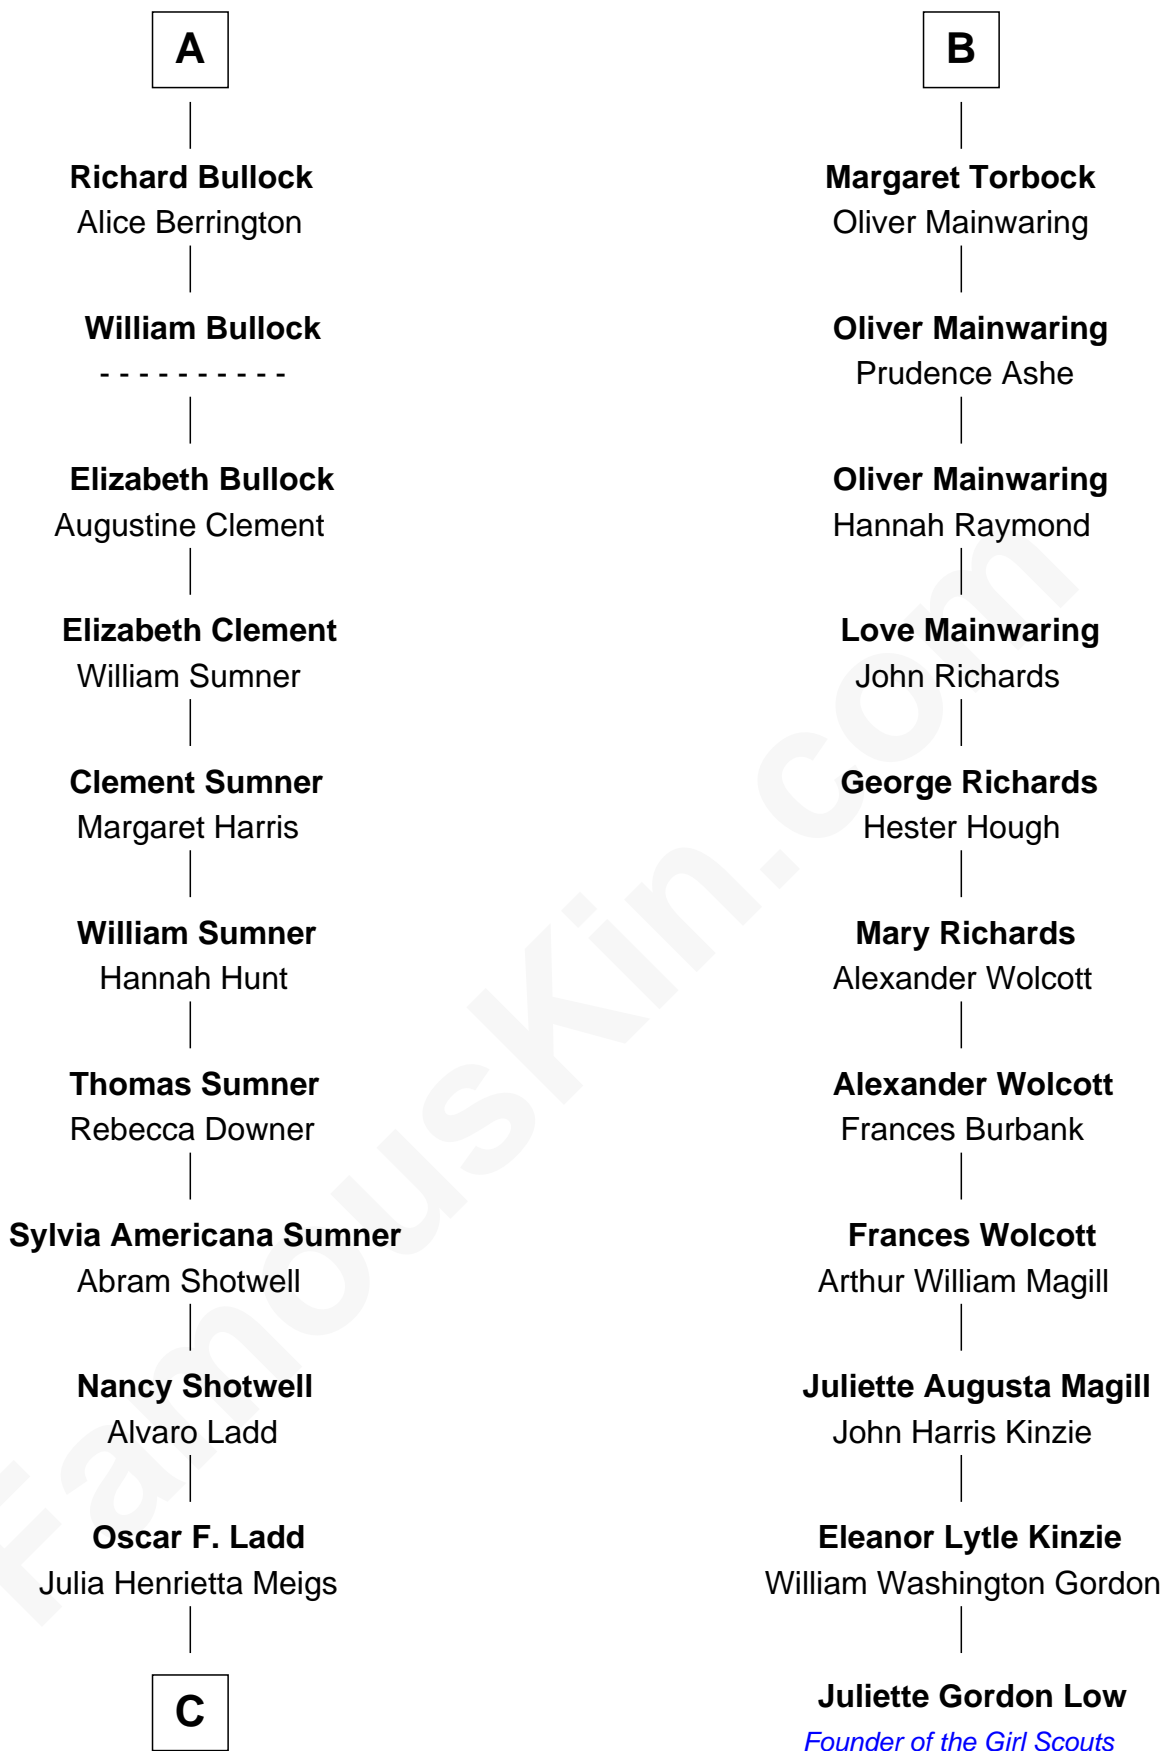

# FamousKin.com Relationship Chart of

**Alan Ladd**

*Movie Actor*

17th cousin 1 time removed of

**Juliette Gordon Low**

*Founder of the Girl Scouts*

**C**

—  
**Alan Harwood Ladd**

Selina Raleigh

—  
**Alan Ladd**

*Movie Actor*

FamousKin.com