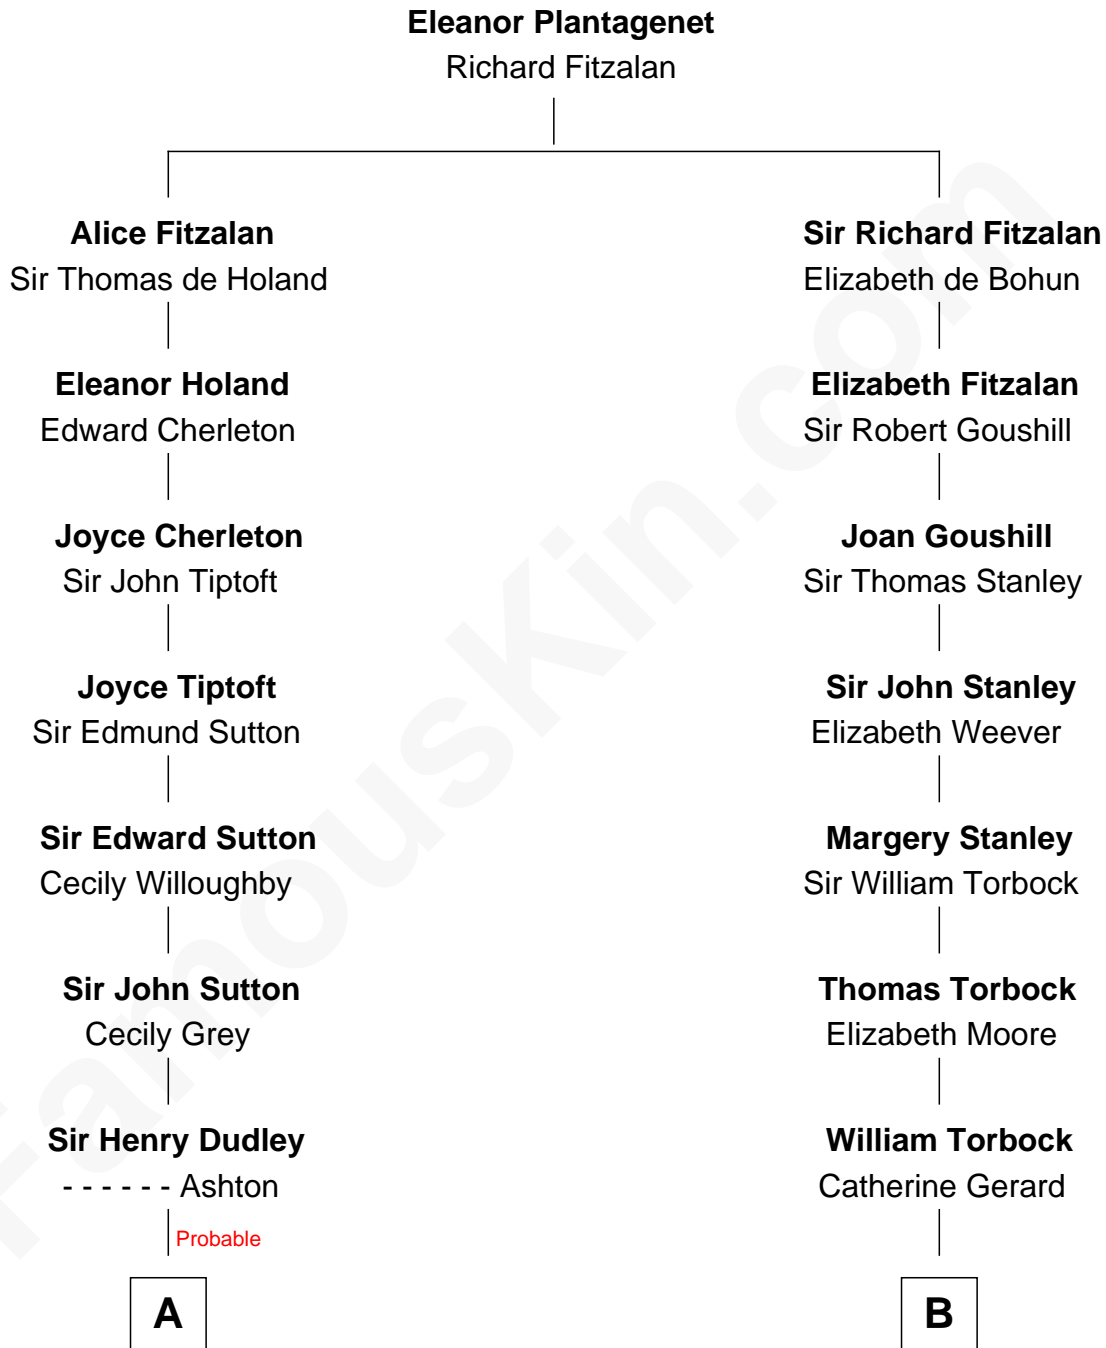

# FamousKin.com Relationship Chart of

**Alan Ladd**  
*Movie Actor*

17th cousin 2 times removed of

**Juliette Gordon Low**  
*Founder of the Girl Scouts*

**C**

**Oscar F. Ladd**  
Julia Henrietta Meigs

**Alan Harwood Ladd**  
Selina Raleigh

**Alan Ladd**  
*Movie Actor*

FamousKin.com