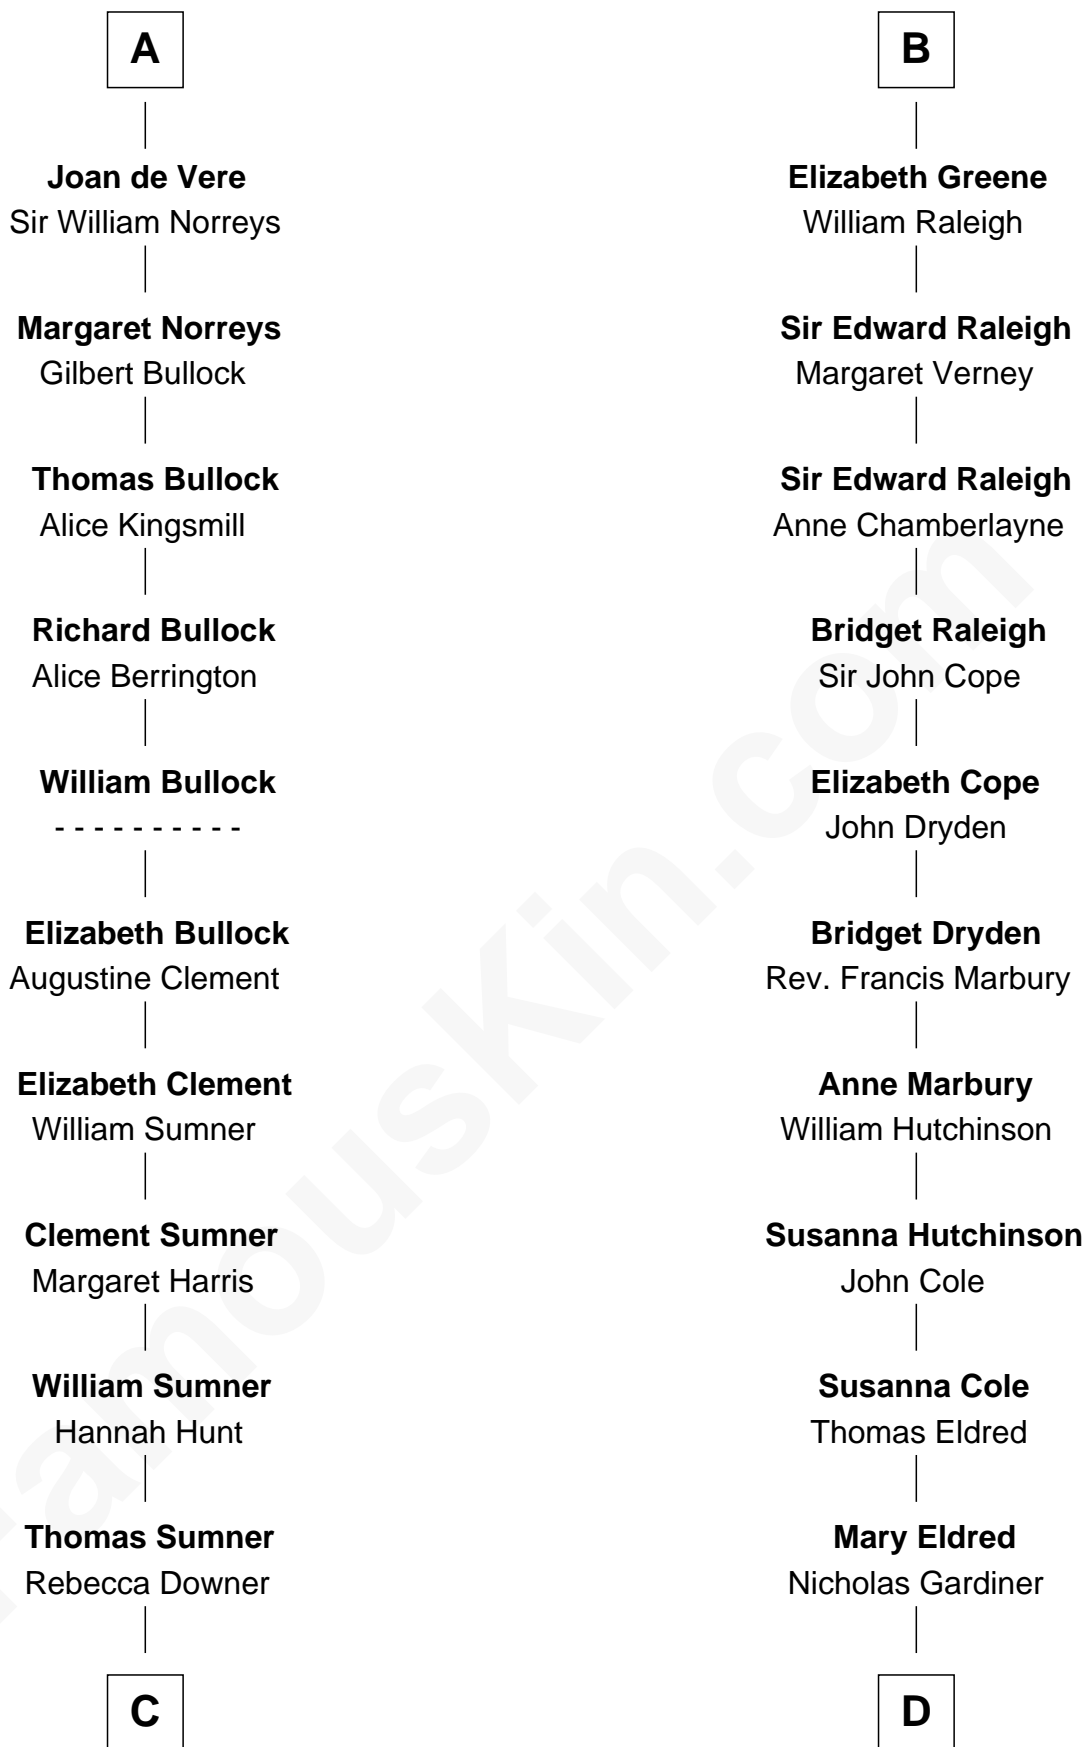

FamousKin.com Relationship Chart of

Alan Ladd

Movie Actor

21st cousin of

Stephen A. Douglas

Participated in Lincoln-Douglas Debates

C

Sylvia Americana Sumner

Abram Shotwell

Nancy Shotwell

Alvaro Ladd

Oscar F. Ladd

Julia Henrietta Meigs

Alan Harwood Ladd

Selina Raleigh

Alan Ladd