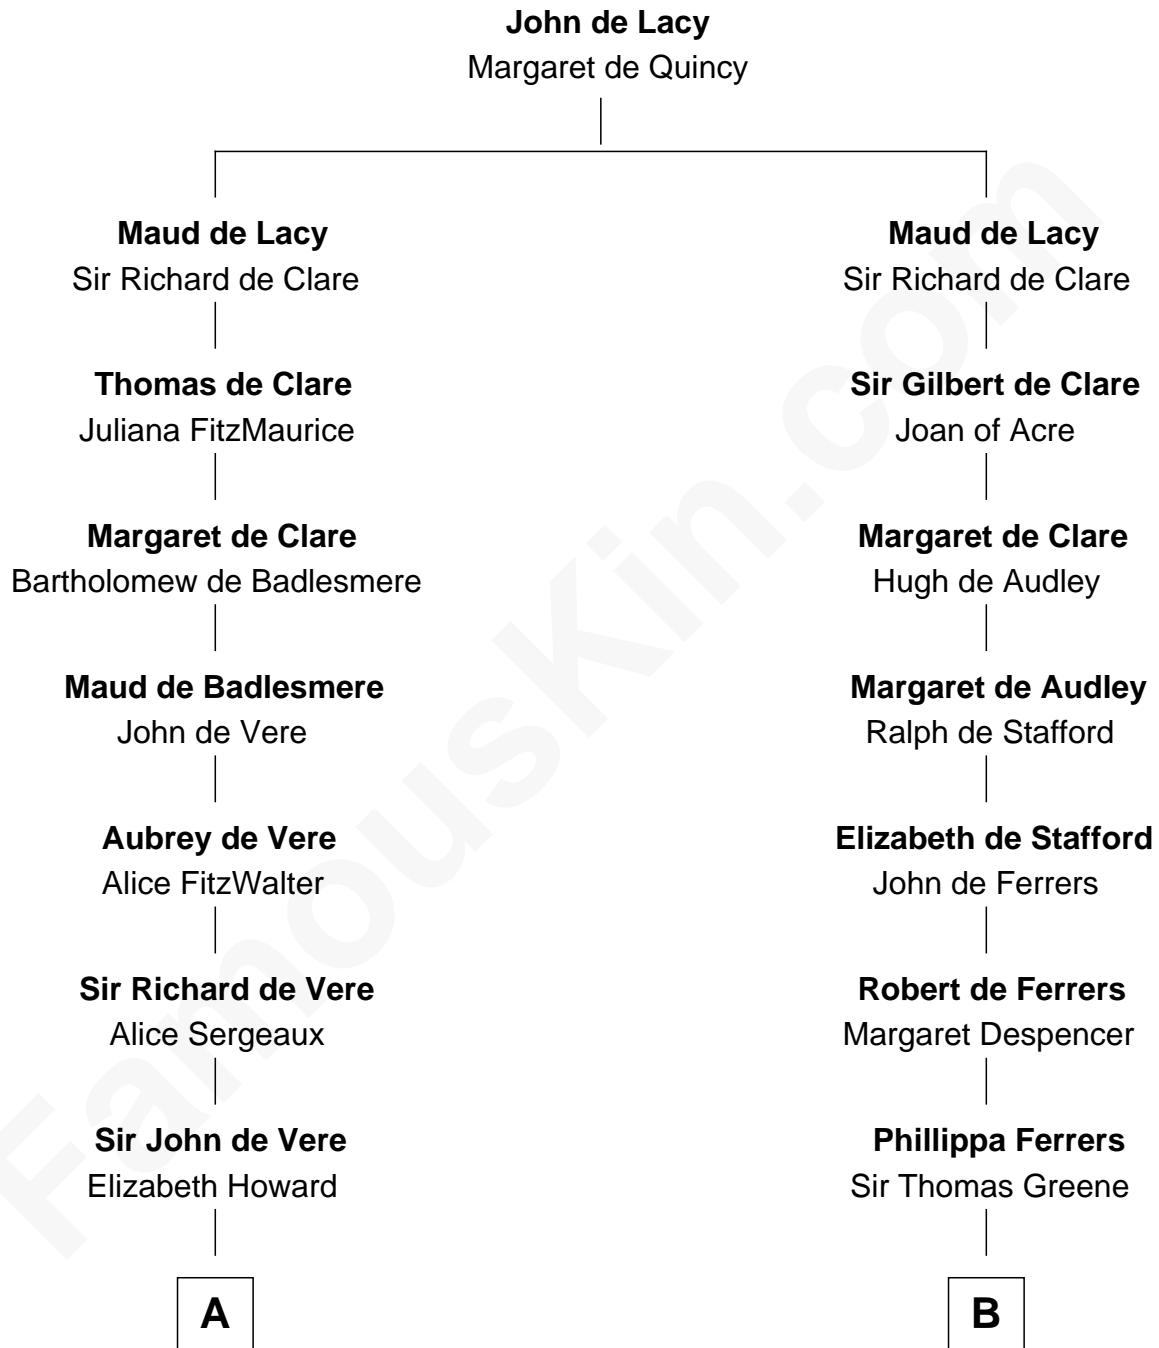

FamousKin.com Relationship Chart of

Alan Ladd

Movie Actor

21st cousin of

Stephen A. Douglas

Participated in Lincoln-Douglas Debates

C

Sylvia Americana Sumner

Abram Shotwell

Nancy Shotwell

Alvaro Ladd

Oscar F. Ladd

Julia Henrietta Meigs

Alan Harwood Ladd

Selina Raleigh

Alan Ladd