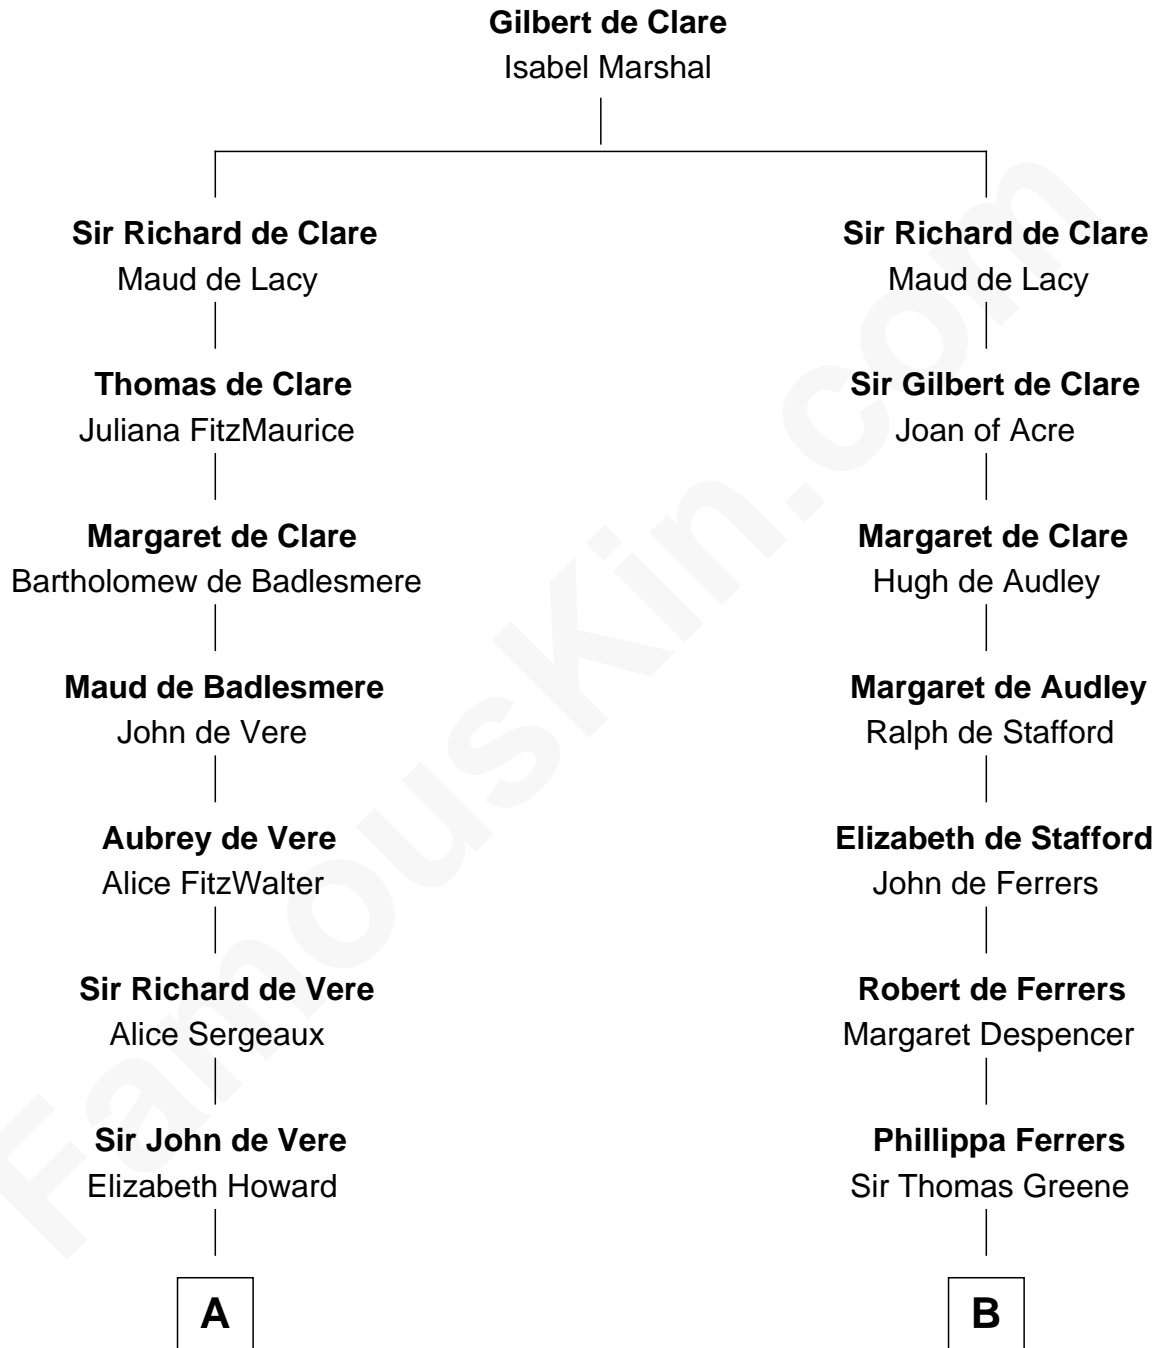

FamousKin.com Relationship Chart of

Alan Ladd
Movie Actor

21st cousin of

Stephen A. Douglas

Participated in Lincoln-Douglas Debates

C

Sylvia Americana Sumner

Abram Shotwell

Nancy Shotwell

Alvaro Ladd

Oscar F. Ladd

Julia Henrietta Meigs

Alan Harwood Ladd

Selina Raleigh

Alan Ladd

Movie Actor

D

Nicholas Gardiner

Martha Havens

Martha Gardiner

Stephen Arnold

Martha Arnold

Benajah Douglass

Dr. Stephen Arnold Douglass