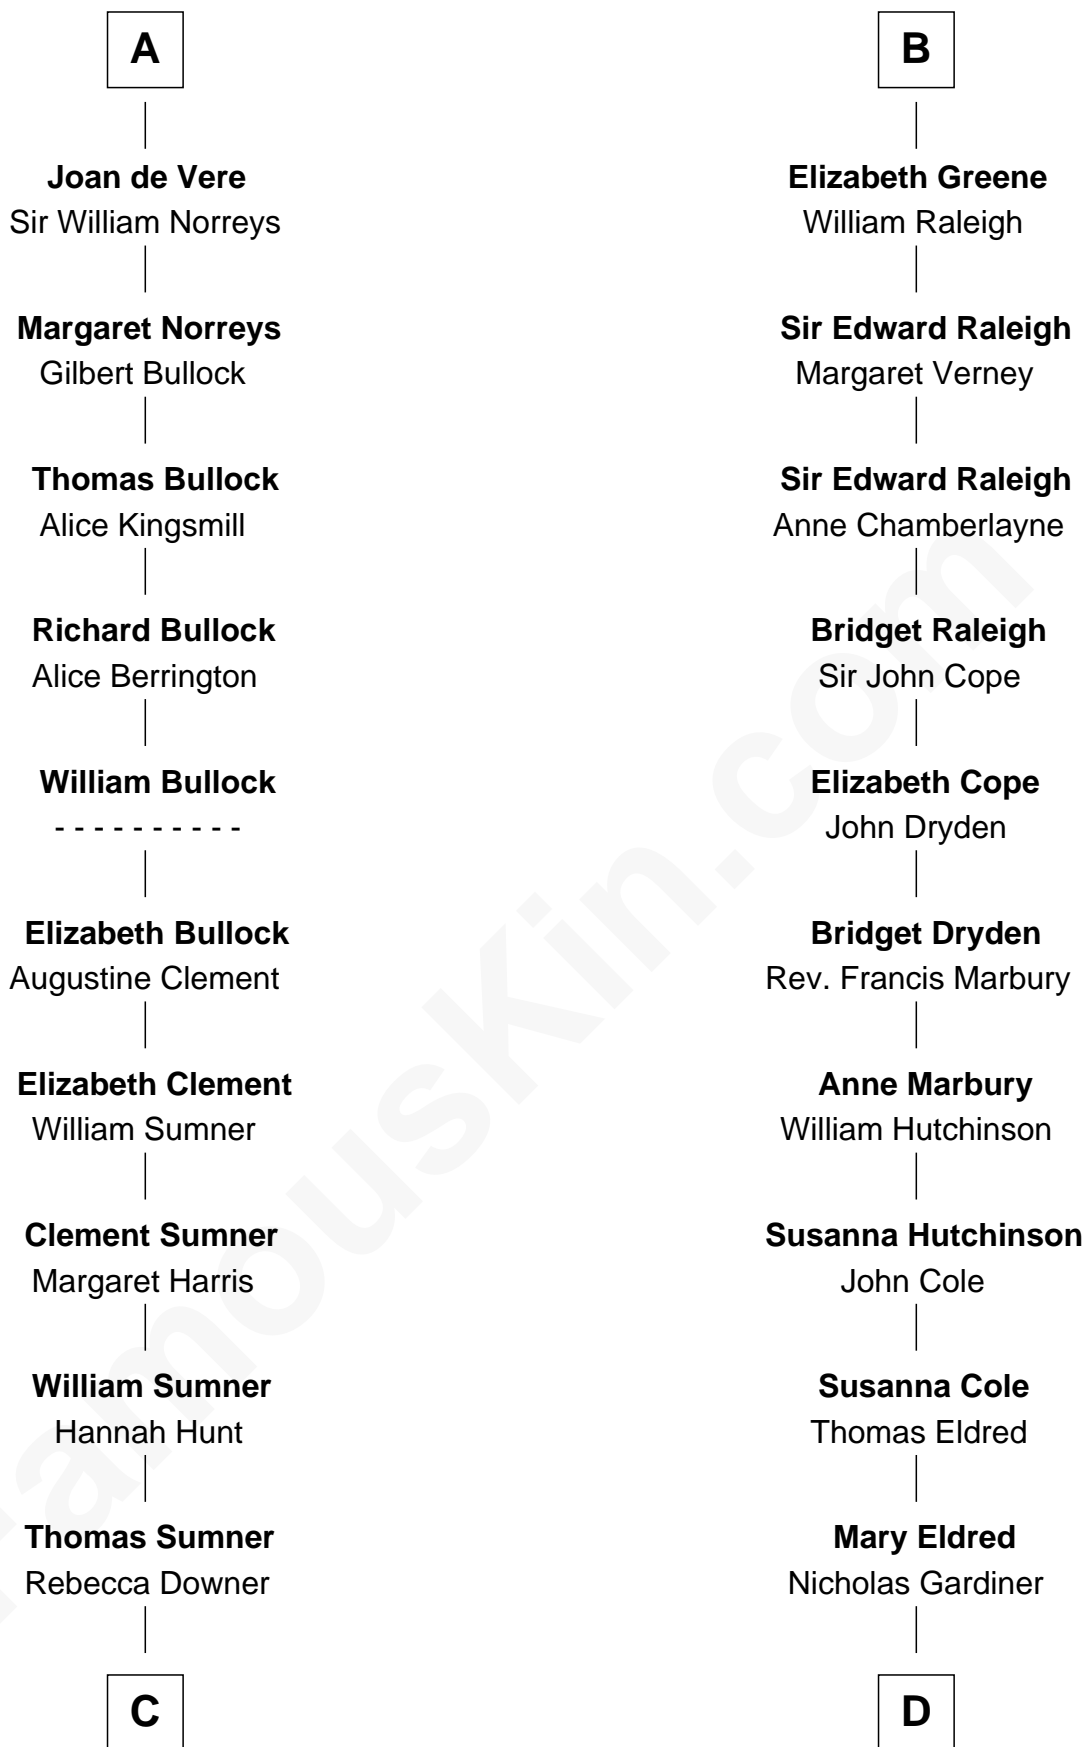

FamousKin.com Relationship Chart of

Alan Ladd
Movie Actor

21st cousin of

Stephen A. Douglas

Participated in Lincoln-Douglas Debates

C

Sylvia Americana Sumner

Abram Shotwell

Nancy Shotwell

Alvaro Ladd

Oscar F. Ladd

Julia Henrietta Meigs

Alan Harwood Ladd

Selina Raleigh

Alan Ladd

Movie Actor

D

Nicholas Gardiner

Martha Havens

Martha Gardiner

Stephen Arnold

Martha Arnold

Benajah Douglass

Dr. Stephen Arnold Douglass