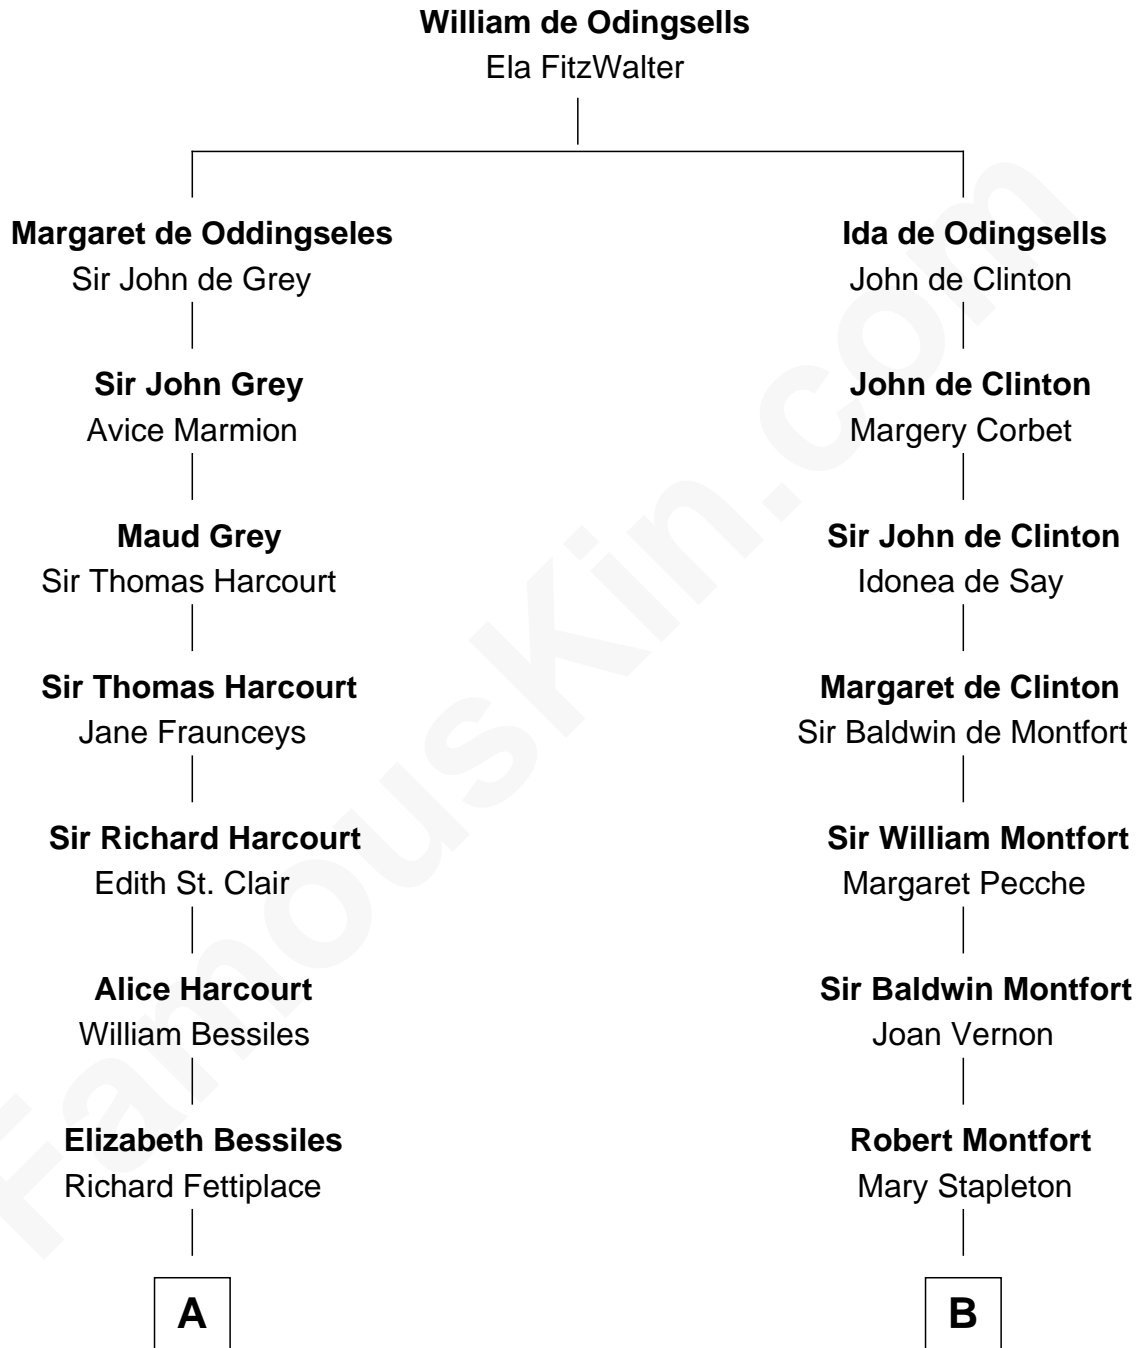

FamousKin.com Relationship Chart of

Alan Ladd
Movie Actor

19th cousin 2 times removed of

Stephen A. Douglas

Participated in Lincoln-Douglas Debates

C

Josiah Ladd

Nancy Ladd

Alvaro Ladd

Nancy Shotwell

Oscar F. Ladd

Julia Henrietta Meigs

Alan Harwood Ladd

Selina Raleigh

Alan Ladd

Movie Actor