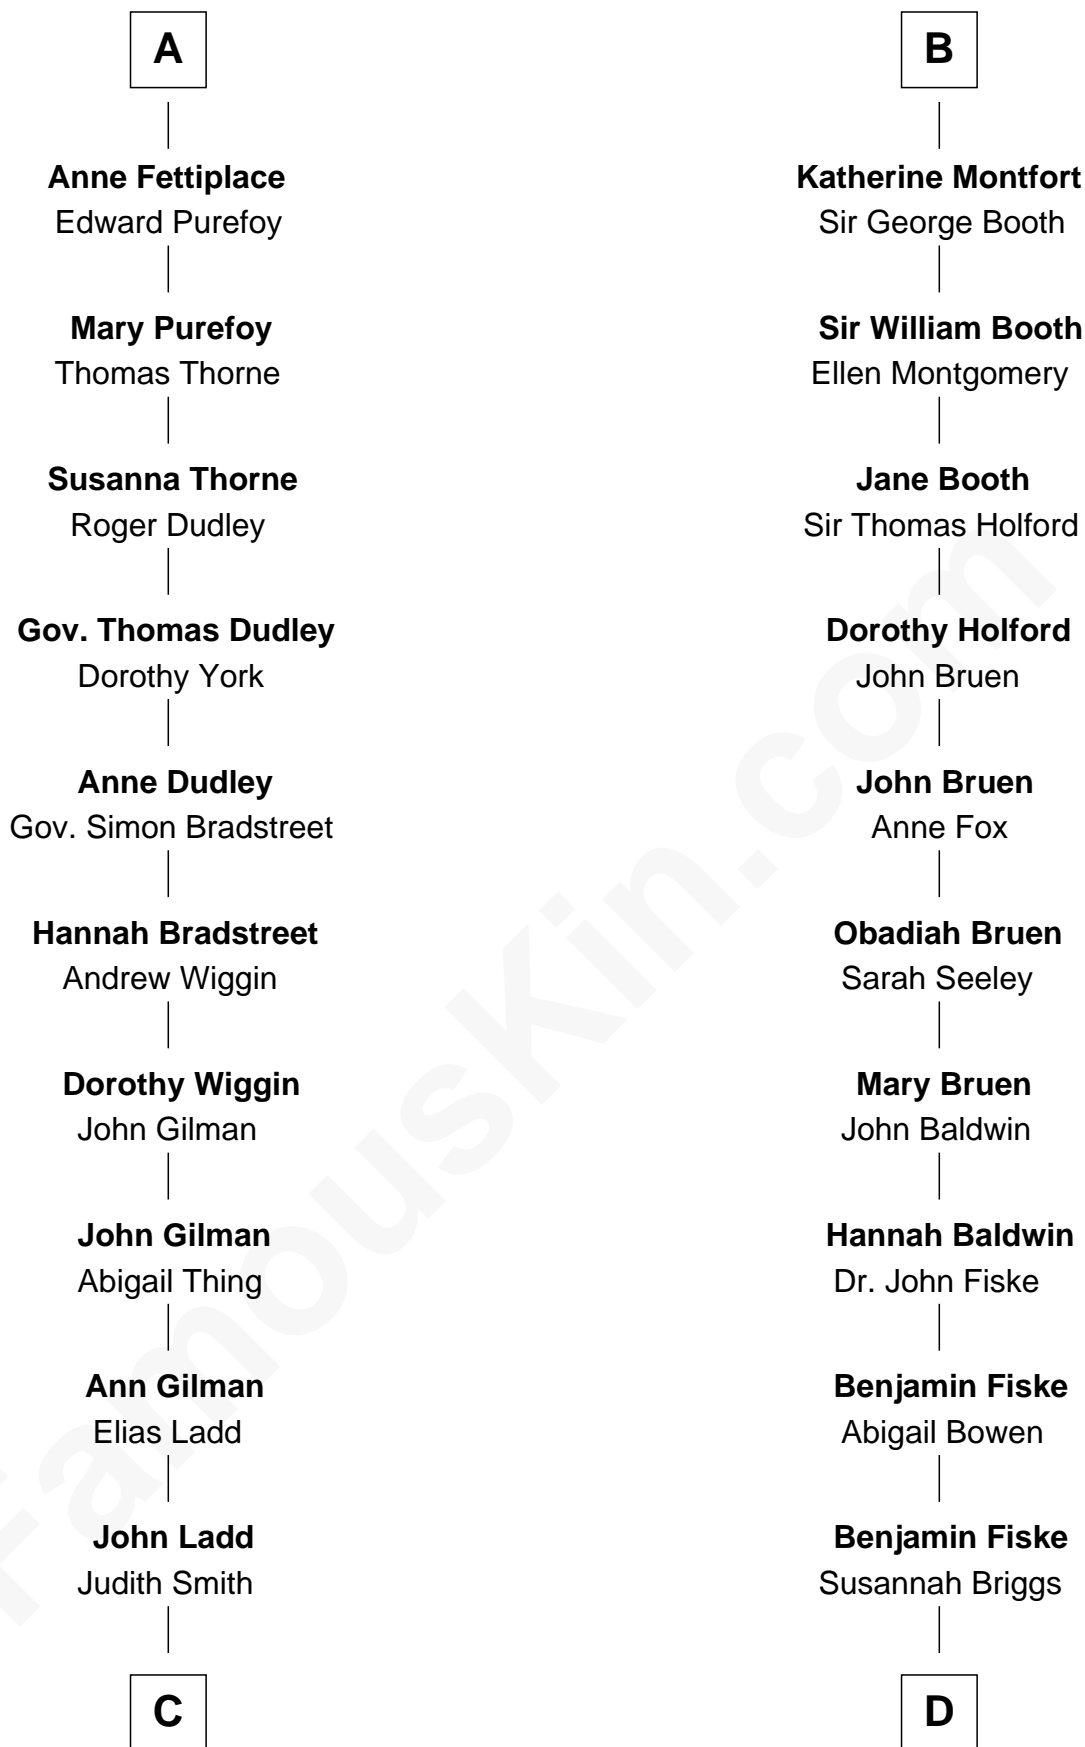

FamousKin.com Relationship Chart of

Alan Ladd
Movie Actor

19th cousin 2 times removed of

Stephen A. Douglas

Participated in Lincoln-Douglas Debates

C

Josiah Ladd

Nancy Ladd

Alvaro Ladd

Nancy Shotwell

Oscar F. Ladd

Julia Henrietta Meigs

Alan Harwood Ladd

Selina Raleigh

Alan Ladd

Movie Actor