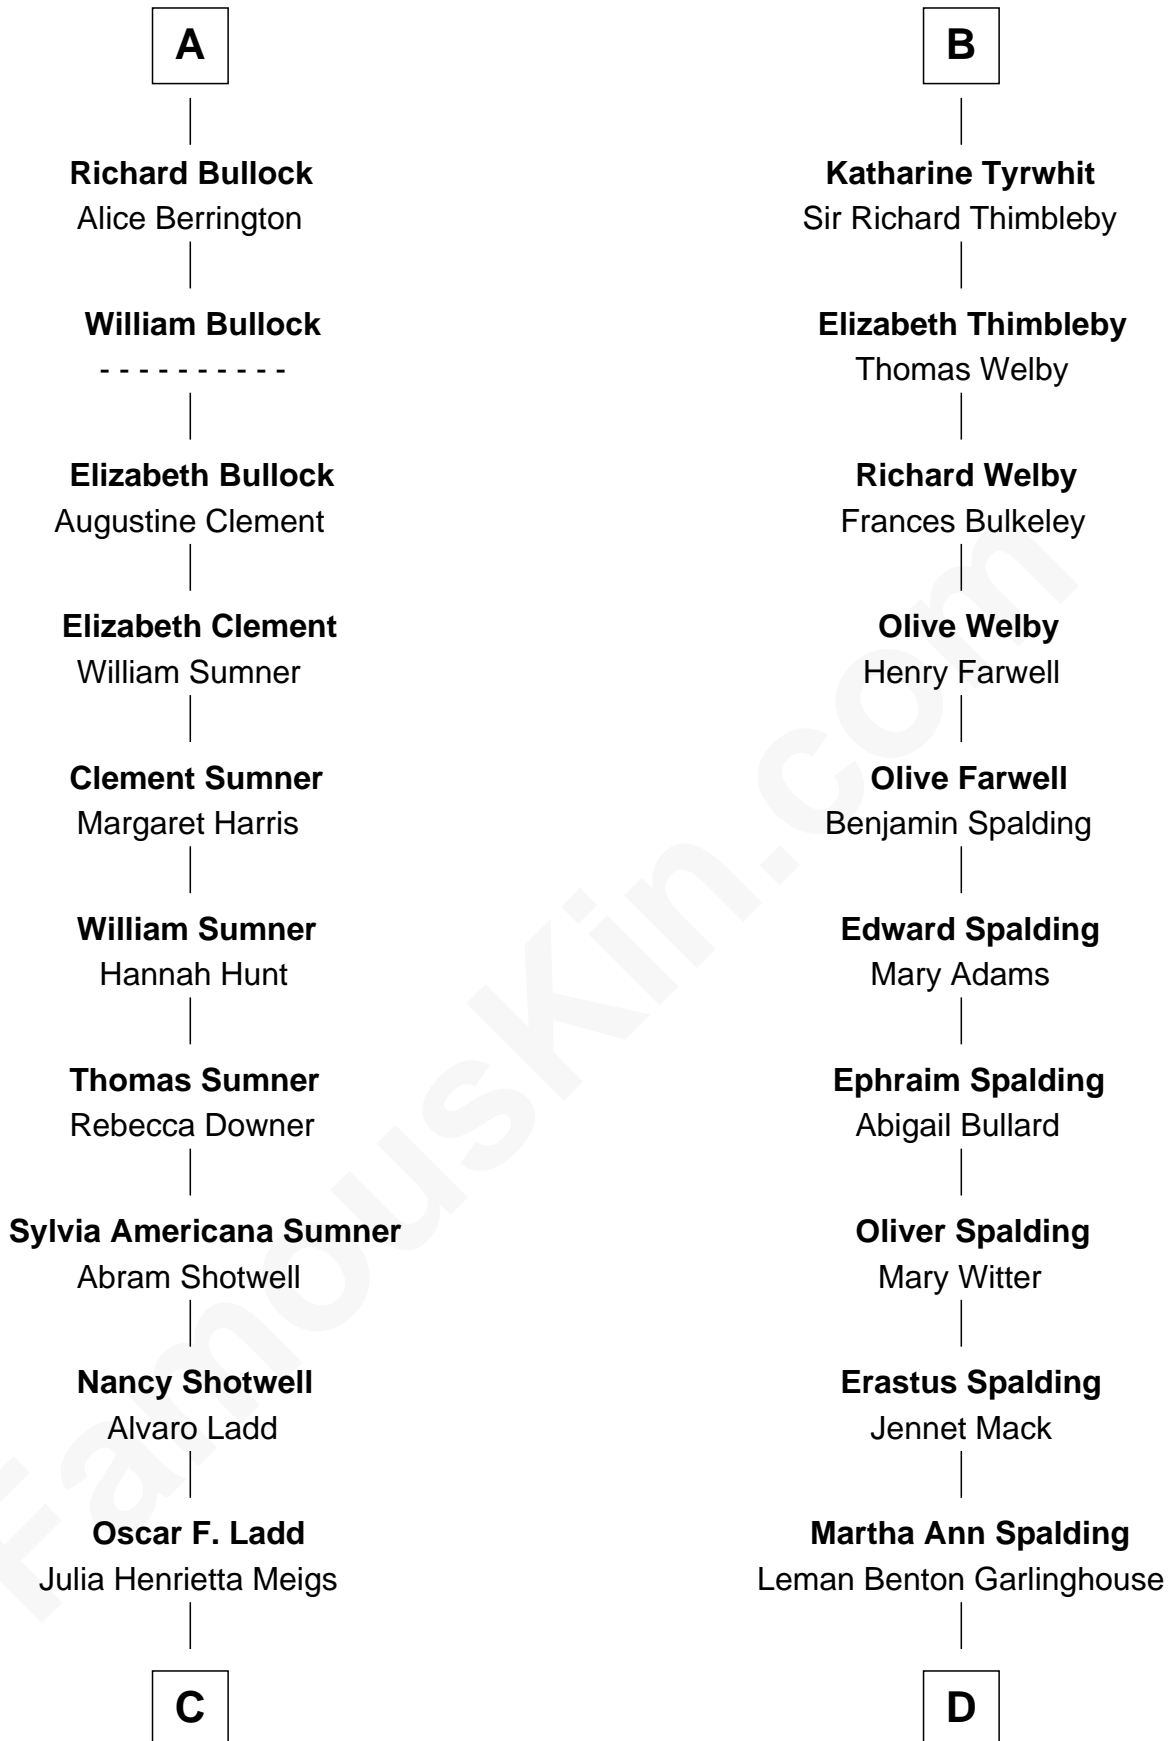

FamousKin.com Relationship Chart of

Alan Ladd
Movie Actor

18th cousin 1 time removed of

Katharine Hepburn
Movie Actress

Bartholomew de Badlesmere
Margaret de Clare

Maud de Badlesmere

John de Vere

Aubrey de Vere

Gilbert Bullock

Thomas Bullock

Alice Kingsmill

A

Margaret de Badlesmere

Sir John de Tivetot

Sir Robert de Tivetot

Margaret Deincourt

Elizabeth de Tivetot

Sir Philip le Despencer

Margery Despencer

Sir Roger Wentworth

Agnes Wentworth

Sir Robert Constable

Anne Constable

William Tyrwhit

Sir Robert Tyrwhit

Maud Talboys

B

FamousKin.com