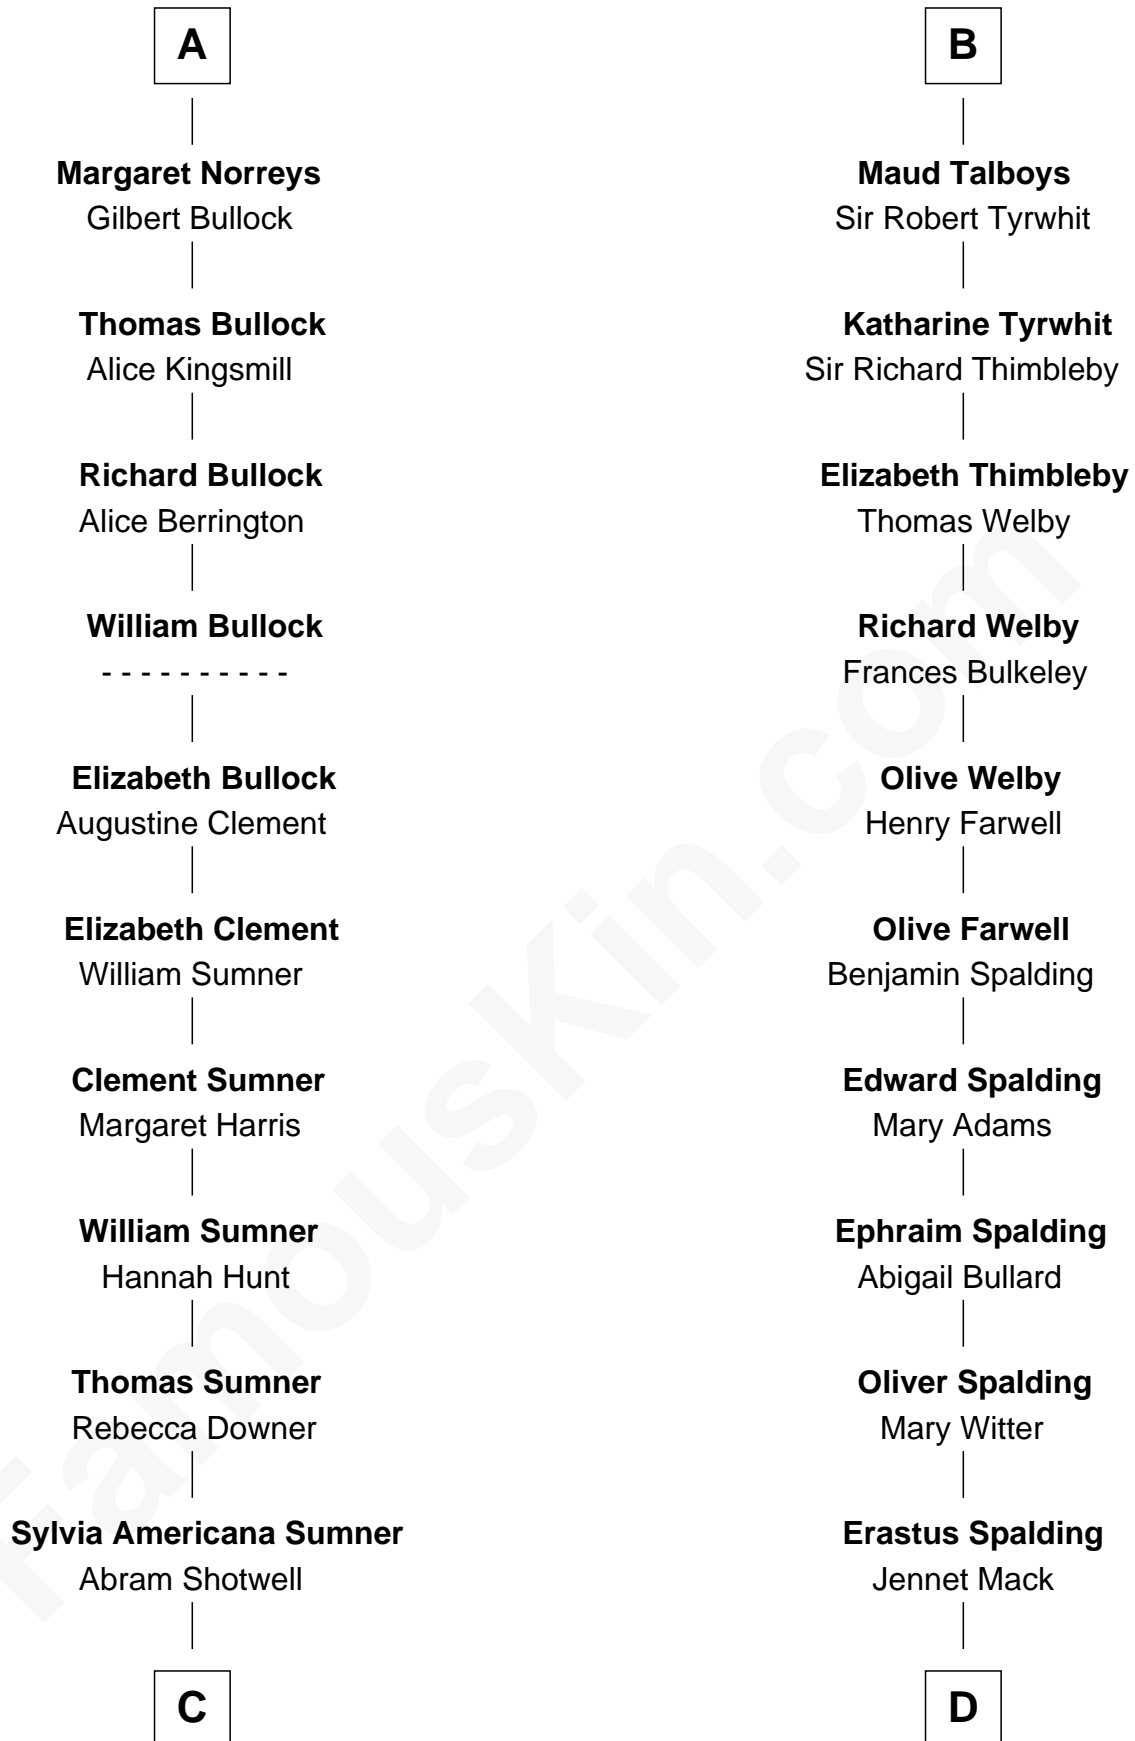

FamousKin.com Relationship Chart of

Alan Ladd

Movie Actor

20th cousin of

Katharine Hepburn

Movie Actress

Sir Gilbert de Clare

Joan of Acre

C

Nancy Shotwell

Alvaro Ladd

Oscar F. Ladd

Julia Henrietta Meigs

Alan Harwood Ladd

Selina Raleigh

Alan Ladd