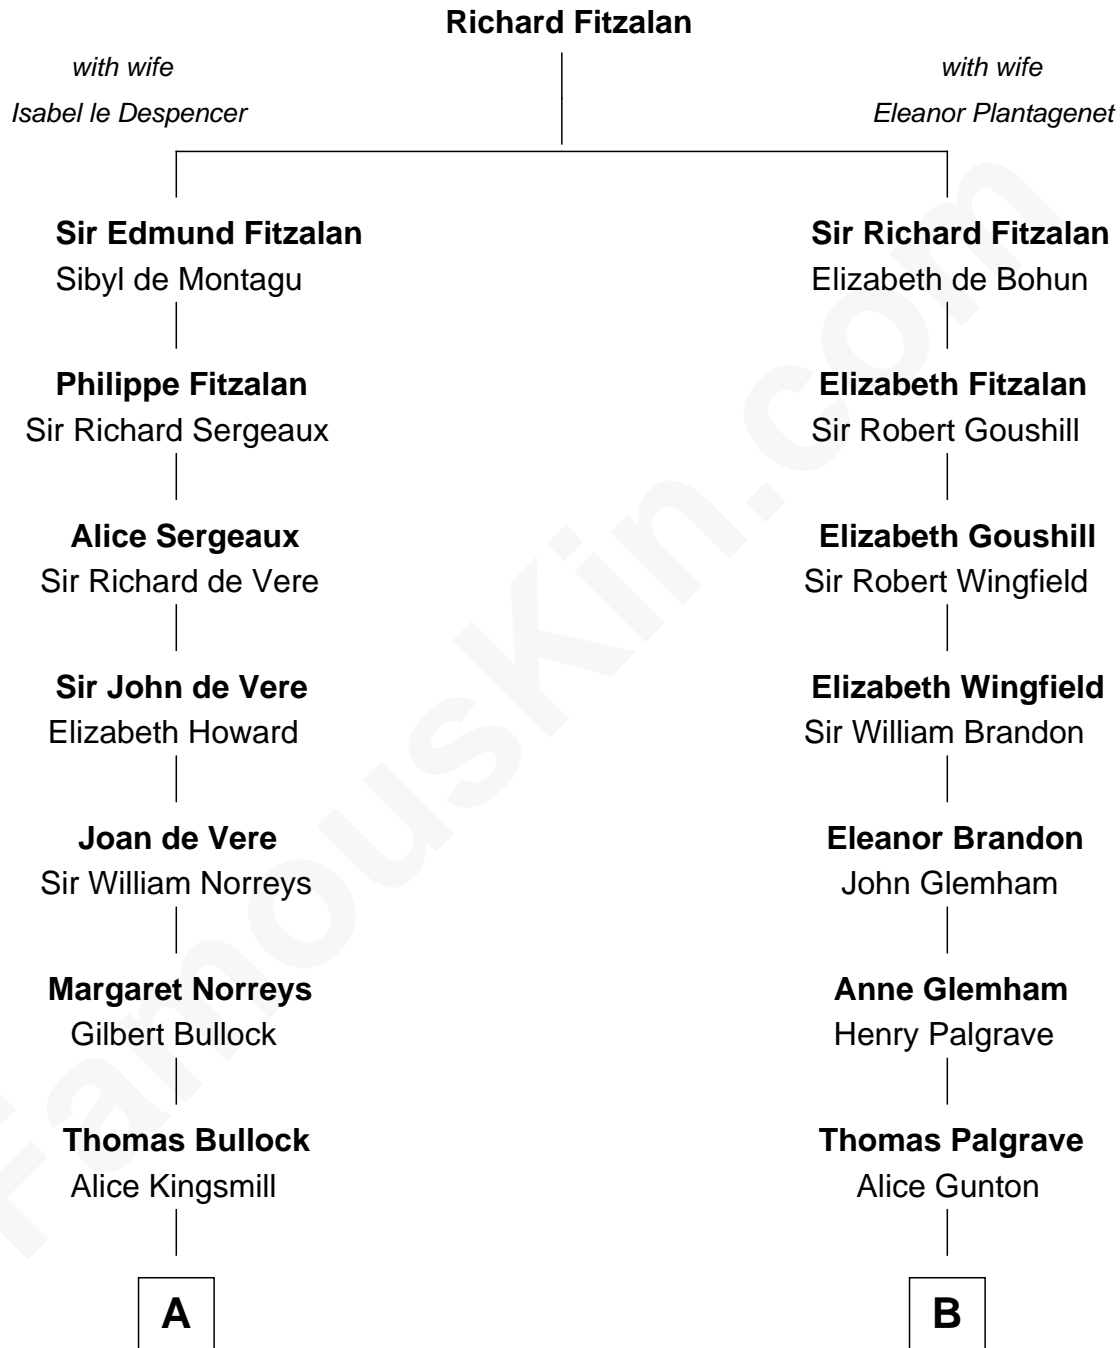

FamousKin.com Relationship Chart of

Alan Ladd
Movie Actor

12th cousin 6 times removed of

Roger Sherman

Signer of the Declaration of Independence

C

—
Alan Harwood Ladd

Selina Raleigh