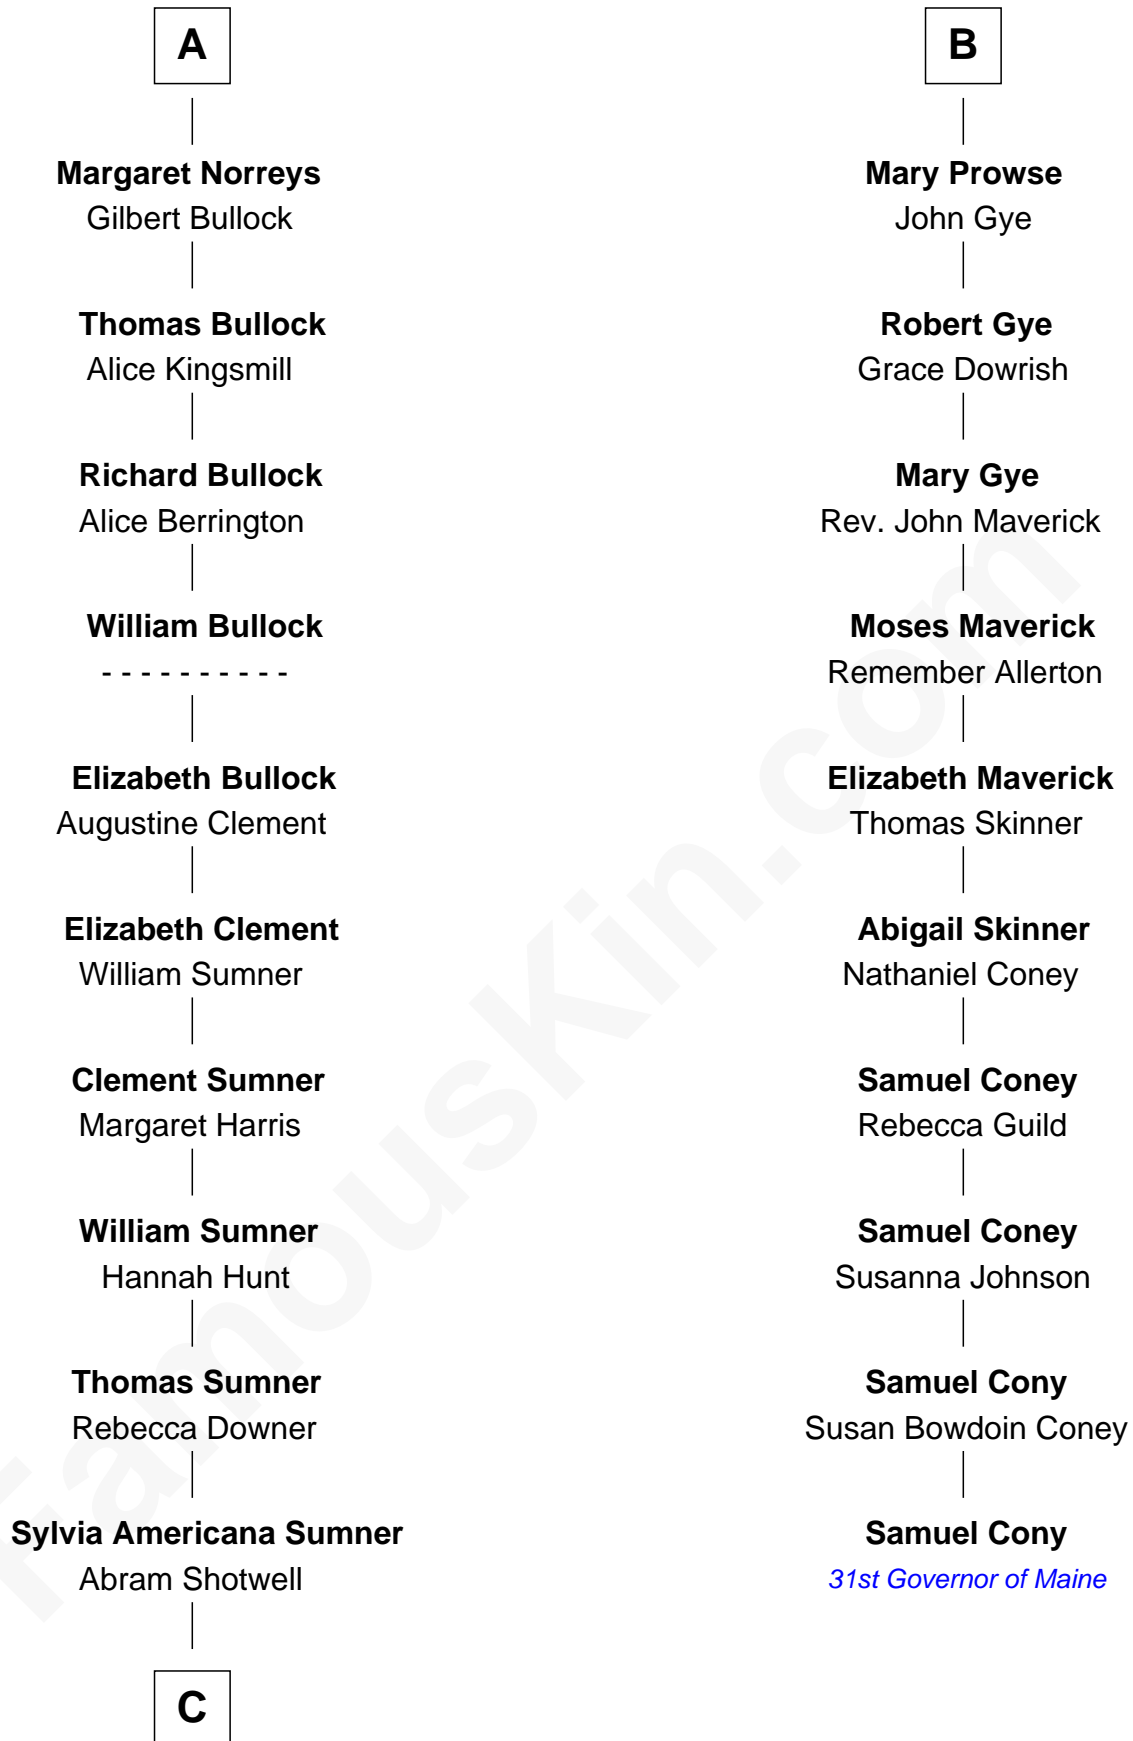

# FamousKin.com Relationship Chart of

**Alan Ladd**  
*Movie Actor*

16th cousin 4 times removed of

**Samuel Cony**  
*31st Governor of Maine*

**C**

**Nancy Shotwell**

Alvaro Ladd

**Oscar F. Ladd**

Julia Henrietta Meigs

**Alan Harwood Ladd**

Selina Raleigh

**Alan Ladd**

*Movie Actor*

FamousKin.com