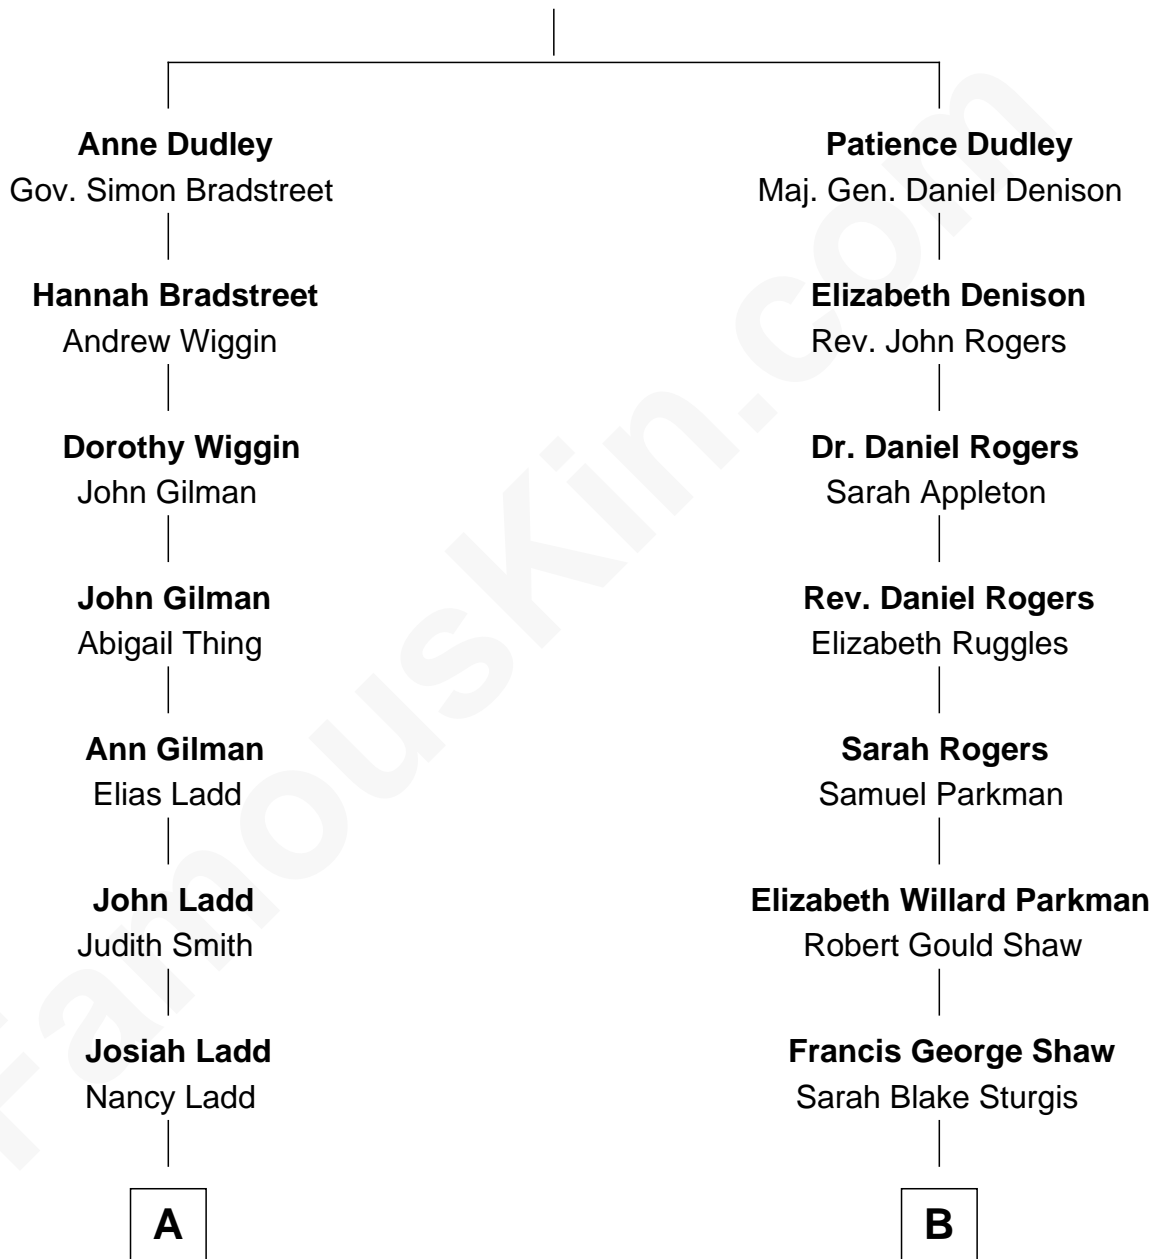

FamousKin.com Relationship Chart of

Alan Ladd
Movie Actor

10th cousin 1 time removed of

Kyra Sedgwick
TV and Movie Actress

Gov. Thomas Dudley
Dorothy York

A

Alvaro Ladd
Nancy Shotwell

Oscar F. Ladd
Julia Henrietta Meigs

Alan Harwood Ladd
Selina Raleigh

Alan Ladd
Movie Actor

B

Susanna Shaw
Robert Bowne Minturn

Sarah May Minturn
Henry Dwight Sedgwick

Robert Minturn Sedgwick
Helen Peabody

Henry Dwight Sedgwick
Patricia Ann Rosenwald