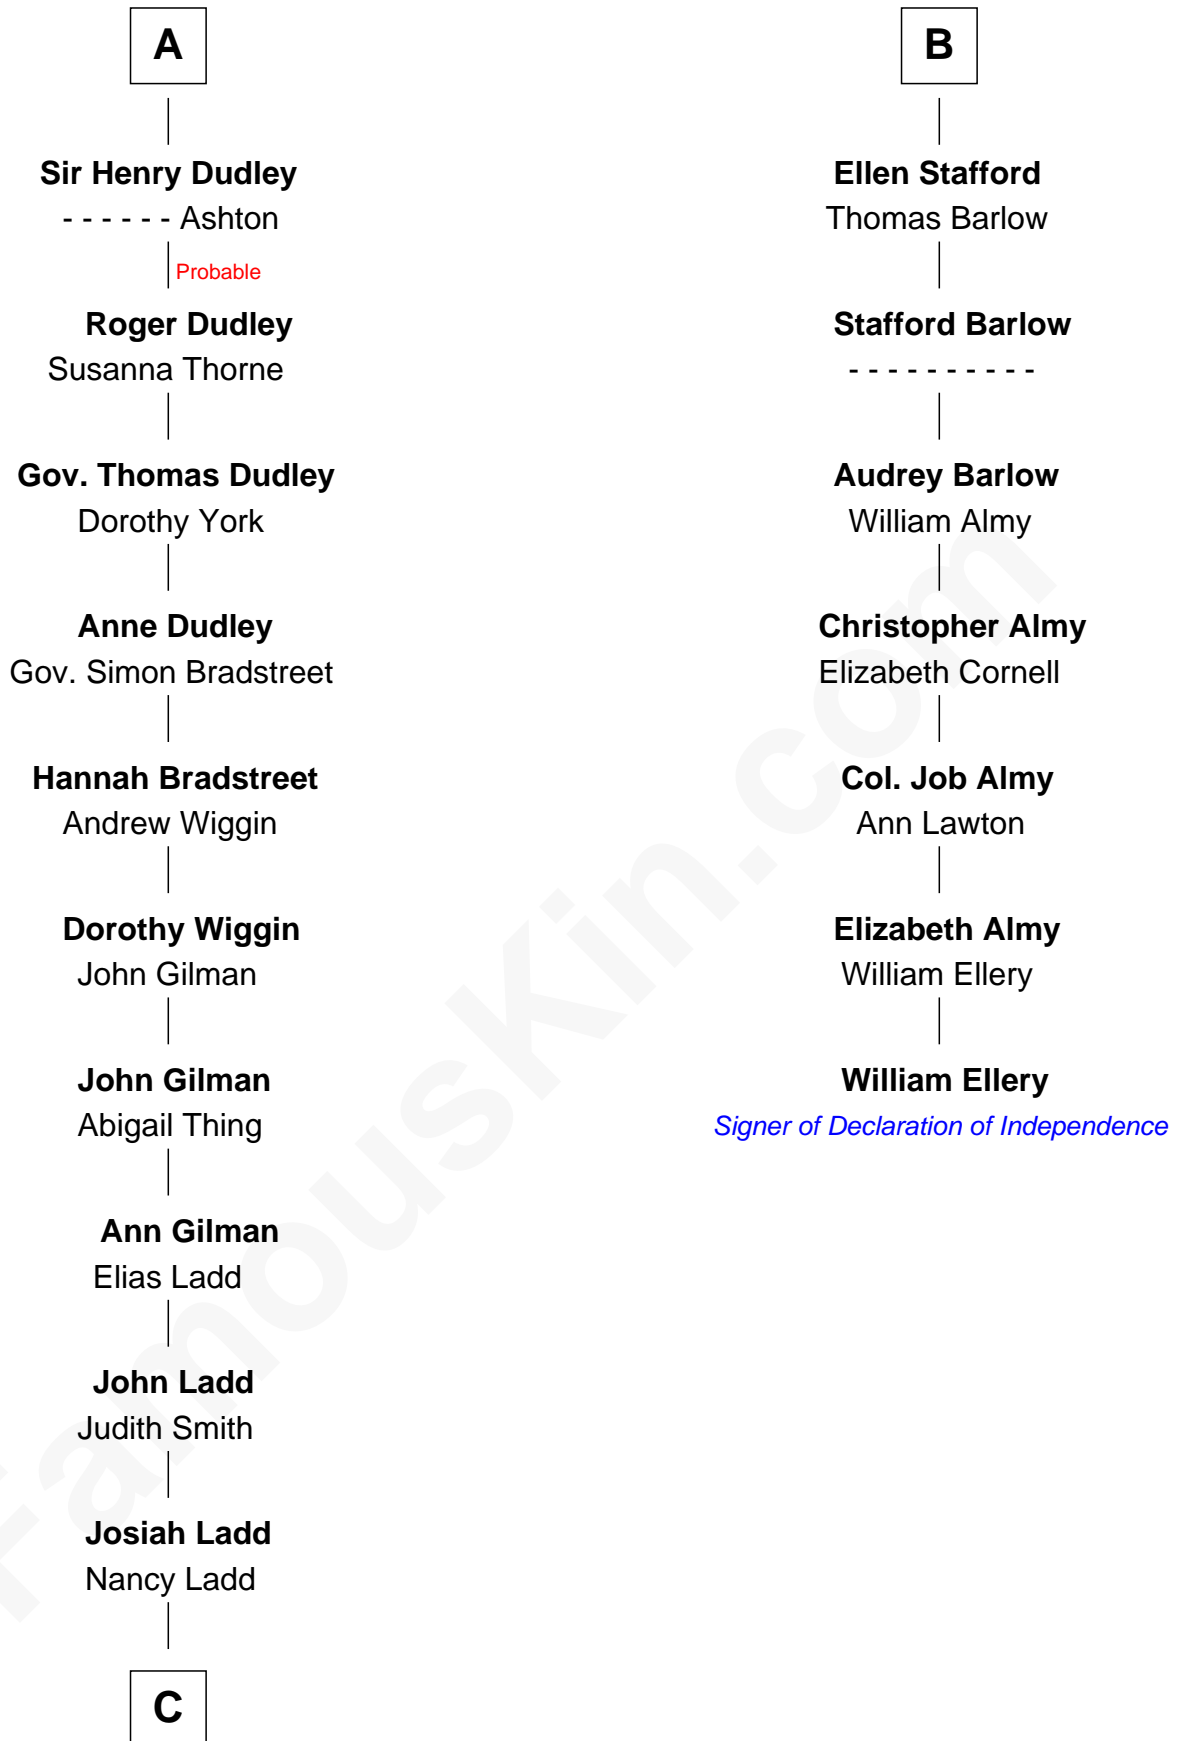

FamousKin.com Relationship Chart of

Alan Ladd
Movie Actor

13th cousin 7 times removed of

William Ellery

Signer of the Declaration of Independence

C

—
Alvaro Ladd
Nancy Shotwell

—
Oscar F. Ladd
Julia Henrietta Meigs

—
Alan Harwood Ladd
Selina Raleigh

—
Alan Ladd
Movie Actor

FamousKin.com