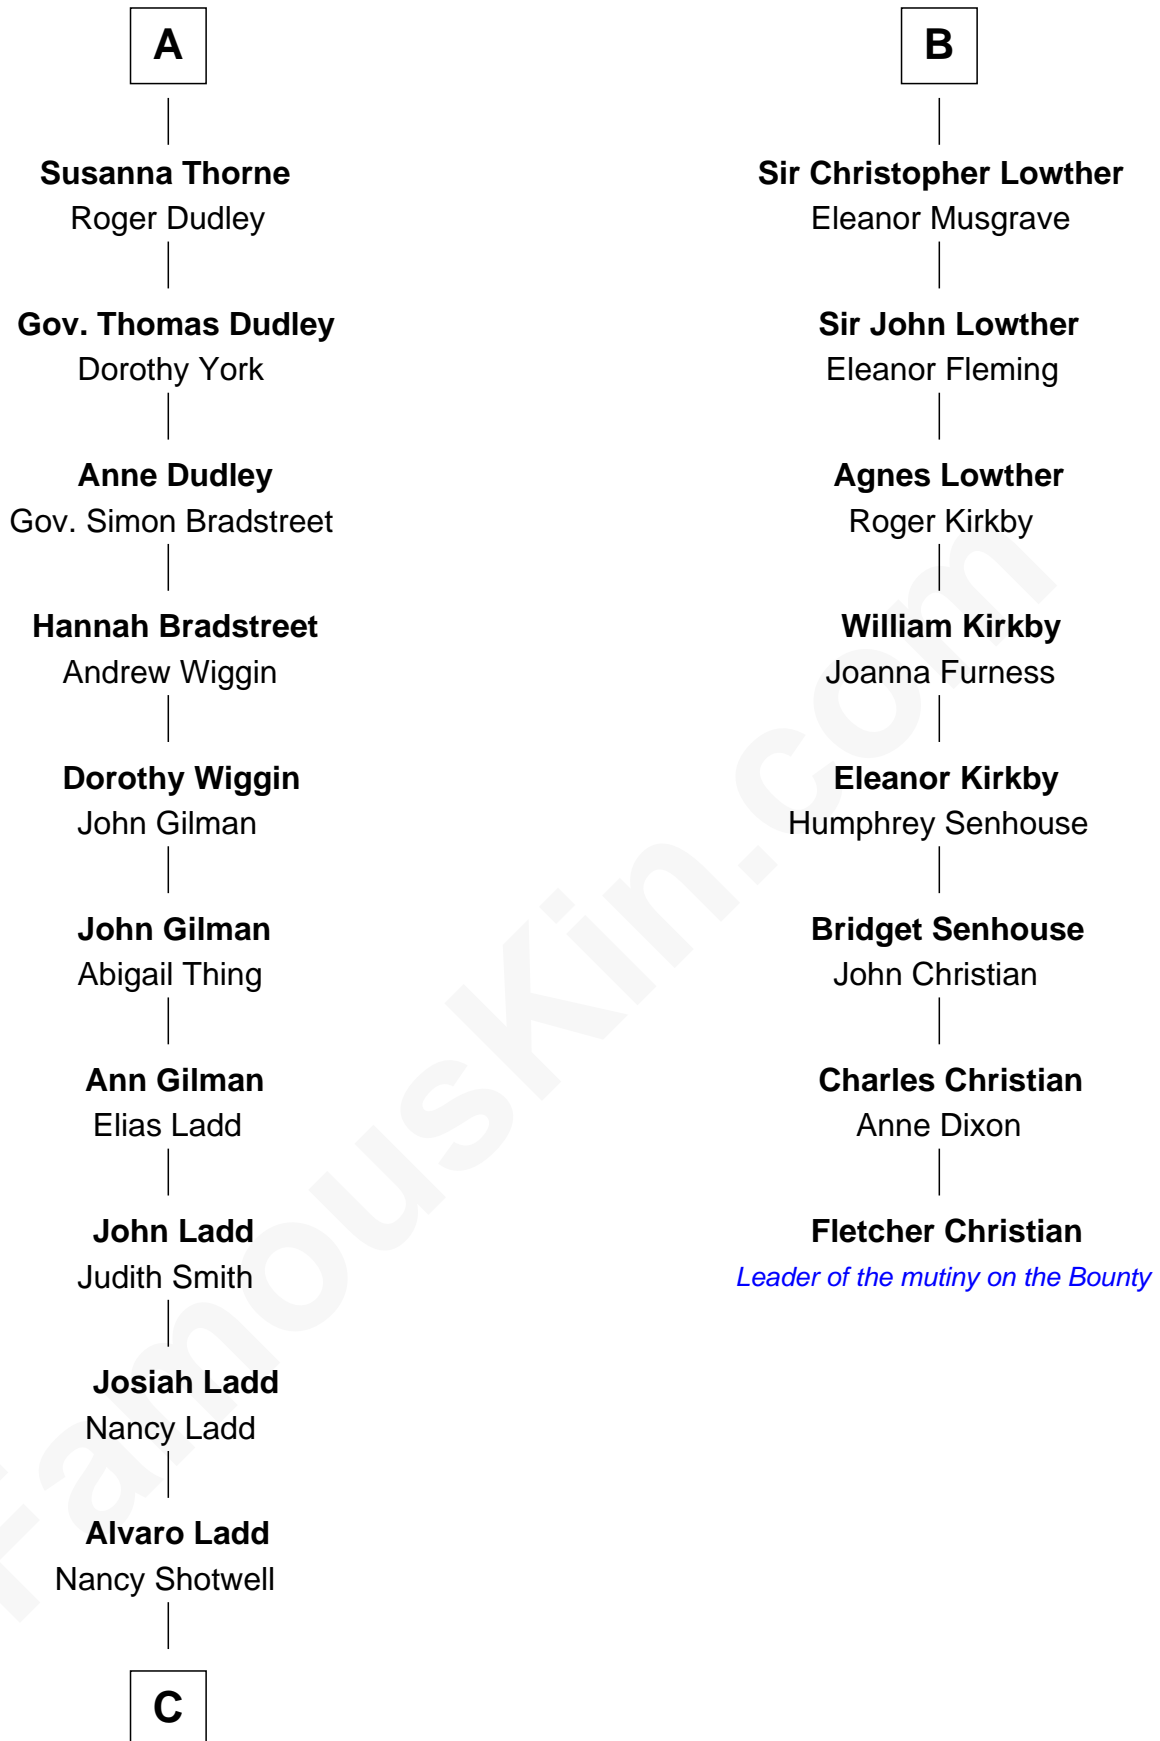

FamousKin.com Relationship Chart of

Alan Ladd
Movie Actor

14th cousin 5 times removed of

Fletcher Christian
Leader of the mutiny on the Bounty

Sir John Grey
Avice Marmion

Maud Grey
Sir Thomas Harcourt

Sir Thomas Harcourt
Jane Fraunceys

Sir Richard Harcourt
Edith St. Clair

Alice Harcourt
William Bessiles

Elizabeth Bessiles
Richard Fettiplace

Anne Fettiplace
Edward Purefoy

Mary Purefoy
Thomas Thorne

A

Sir Robert Grey
Lora de St. Quintin

Elizabeth Grey
Henry FitzHugh

Eleanor Fitzhugh
Sir Henry Bromflete

Margaret Bromflete
John Clifford

Henry Clifford
Florence Pudsey

Dorothy Clifford
Sir Hugh Lowther

Sir Richard Lowther
Frances Middleton

B

C

Oscar F. Ladd
Julia Henrietta Meigs