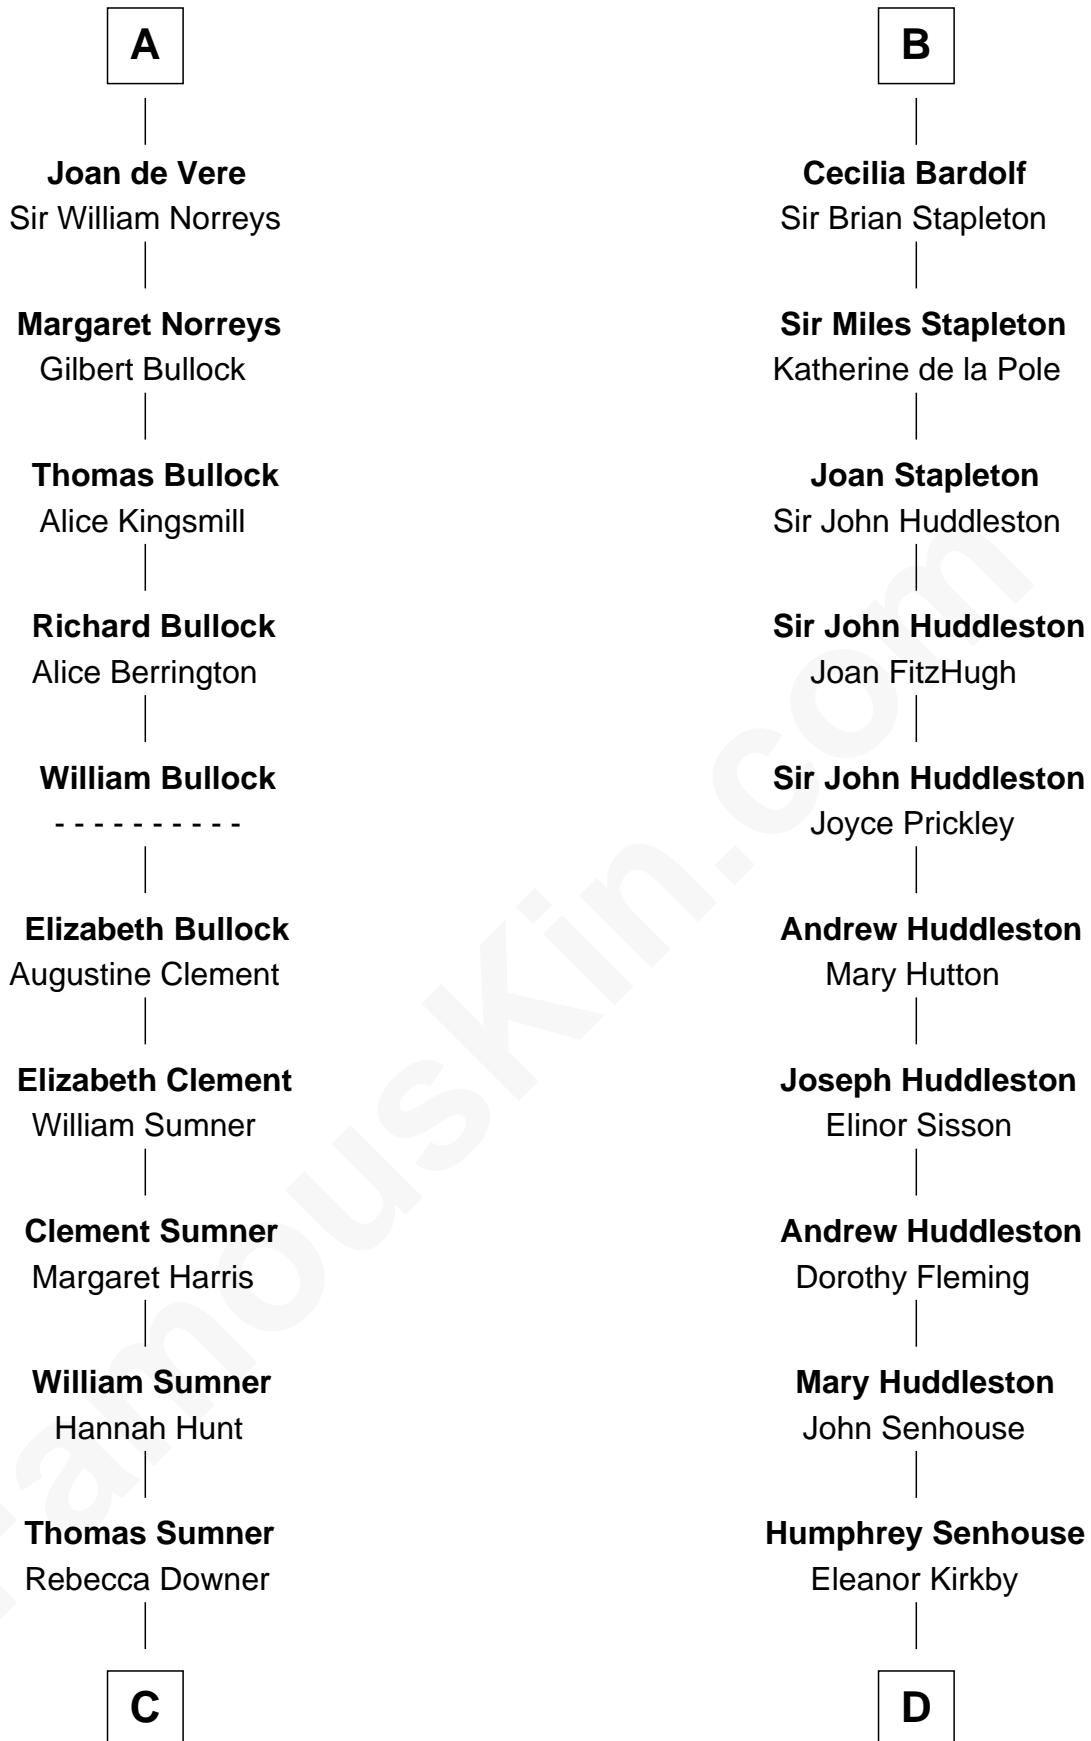

FamousKin.com Relationship Chart of

Alan Ladd
Movie Actor

19th cousin 2 times removed of

Fletcher Christian
Leader of the mutiny on the Bounty

Saher de Quincy
Margaret de Beaumont

C

Sylvia Americana Sumner

Abram Shotwell

Nancy Shotwell

Alvaro Ladd

Oscar F. Ladd

Julia Henrietta Meigs

Alan Harwood Ladd

Selina Raleigh

Alan Ladd

Movie Actor

D

Bridget Senhouse

John Christian

Charles Christian

Anne Dixon

Fletcher Christian

Leader of the mutiny on the Bounty

FamousKin.com