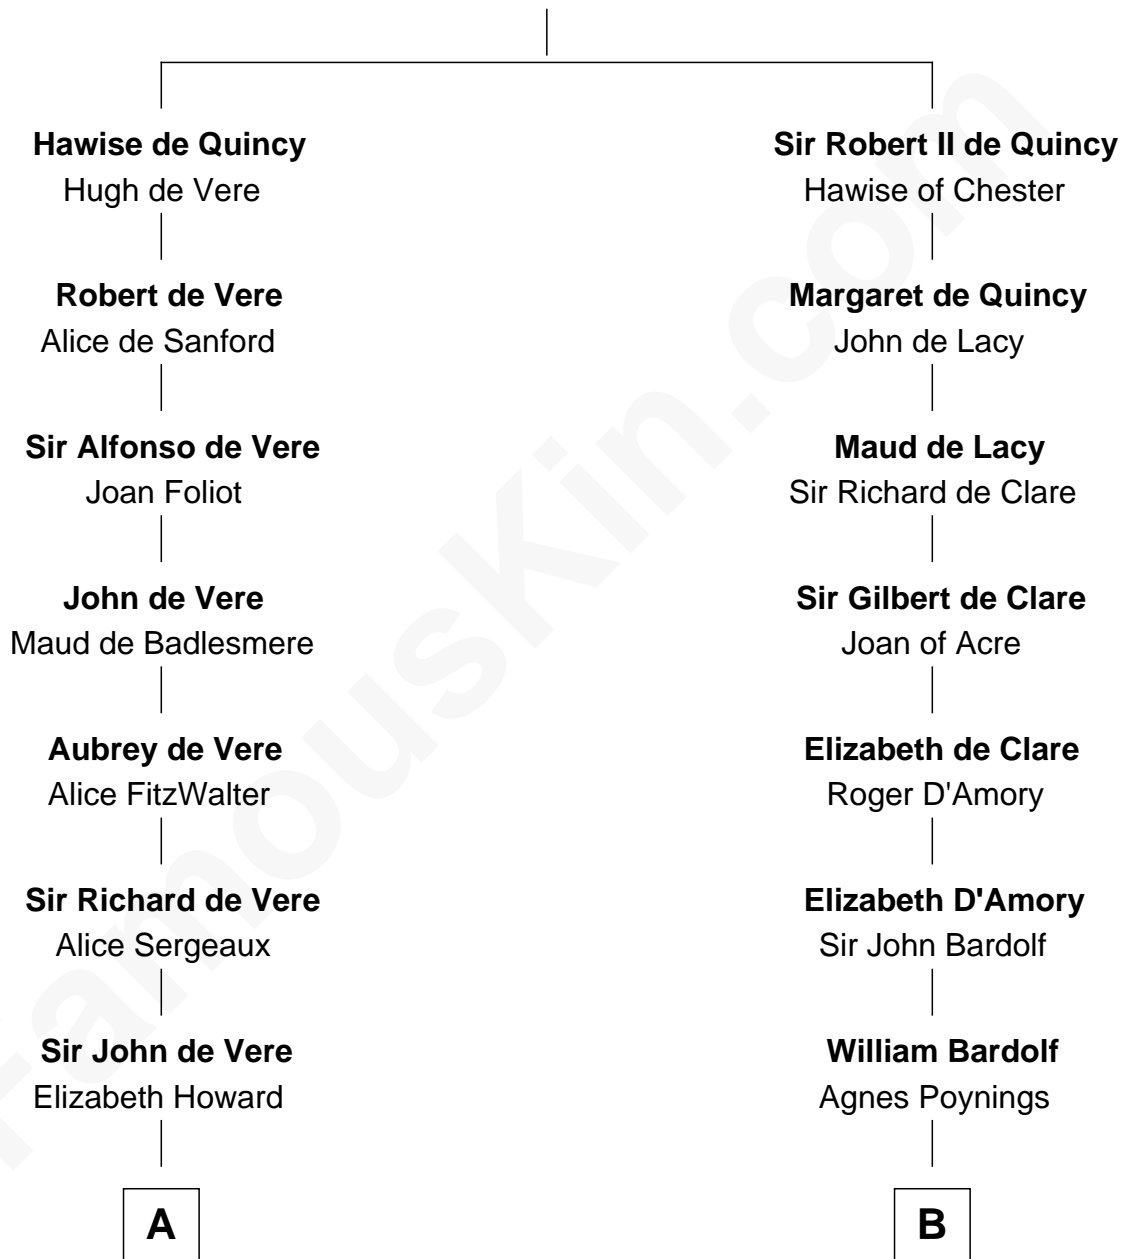

FamousKin.com Relationship Chart of

Alan Ladd
Movie Actor

19th cousin 2 times removed of

Fletcher Christian
Leader of the mutiny on the Bounty

Saher de Quincy
Margaret de Beaumont

C

Sylvia Americana Sumner

Abram Shotwell

Nancy Shotwell

Alvaro Ladd

Oscar F. Ladd

Julia Henrietta Meigs

Alan Harwood Ladd

Selina Raleigh

Alan Ladd

Movie Actor

D

Bridget Senhouse

John Christian

Charles Christian

Anne Dixon

Fletcher Christian

Leader of the mutiny on the Bounty

FamousKin.com