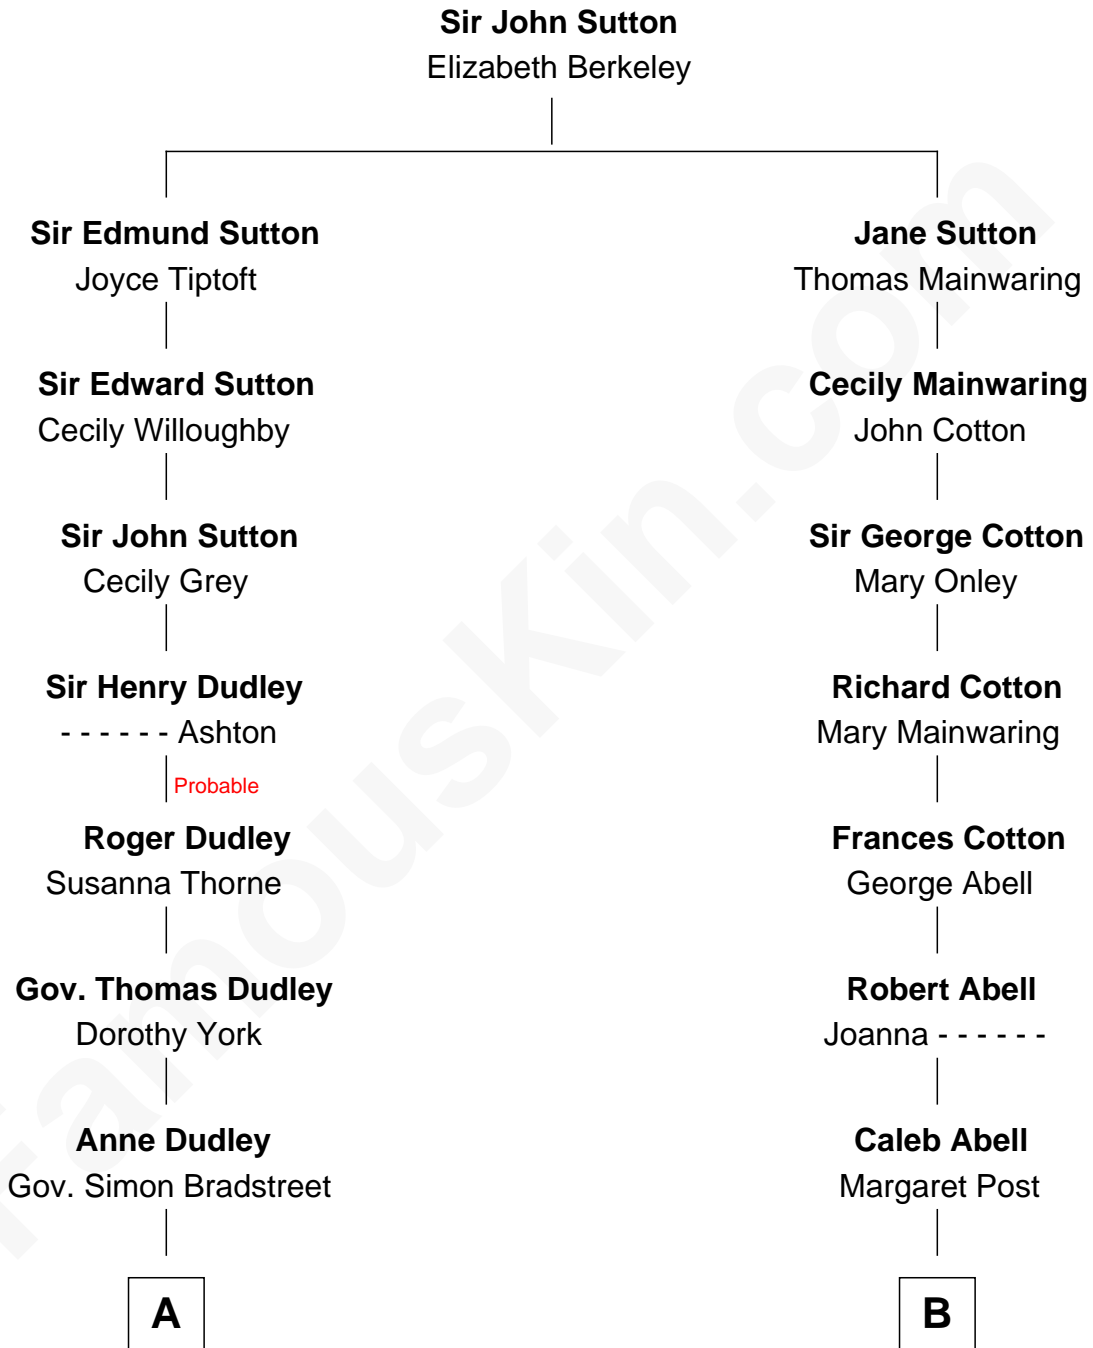

# FamousKin.com Relationship Chart of

**Alan Ladd**

*Movie Actor*

16th cousin of

**Amber Stevens West**

*TV and Movie Actress*

**A**

**Hannah Bradstreet**

Andrew Wiggin

**Dorothy Wiggin**

John Gilman

**John Gilman**

Abigail Thing

**Ann Gilman**

Elias Ladd

**John Ladd**