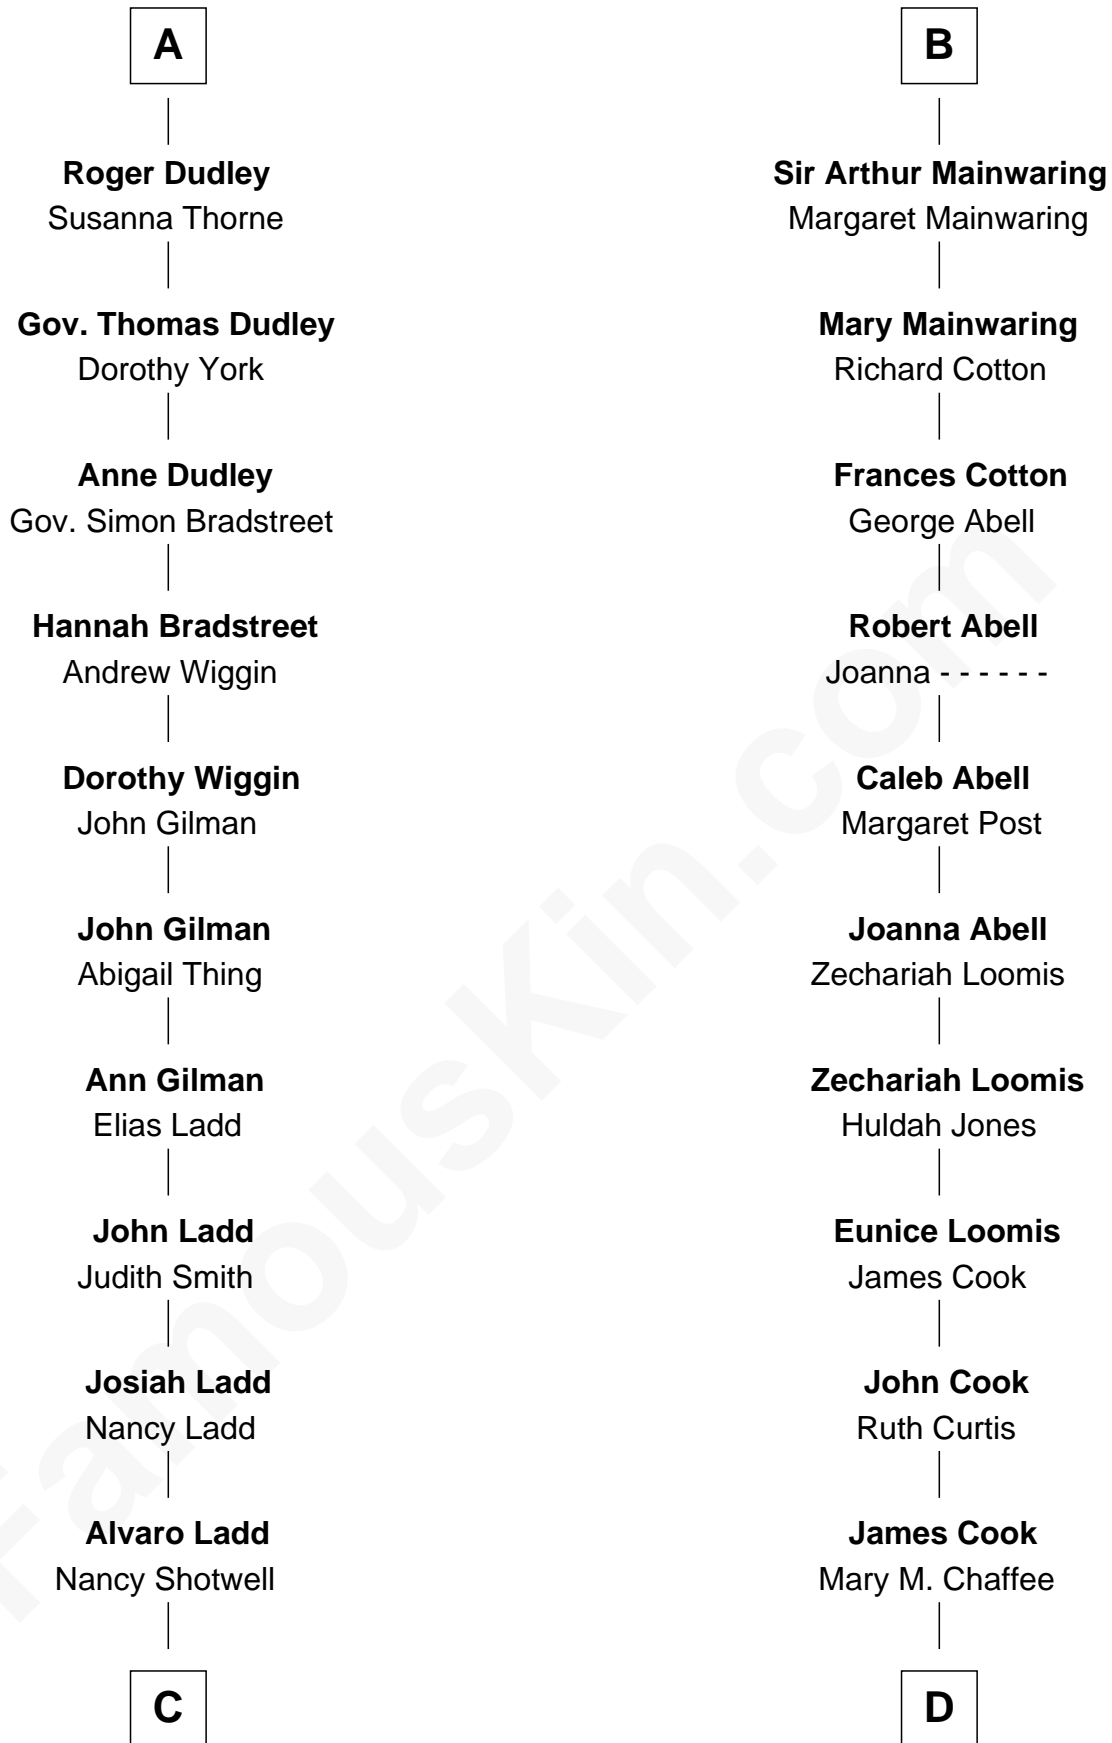

FamousKin.com Relationship Chart of

Alan Ladd

Movie Actor

19th cousin 2 times removed of

Amber Stevens West

TV and Movie Actress

C

Oscar F. Ladd
Julia Henrietta Meigs