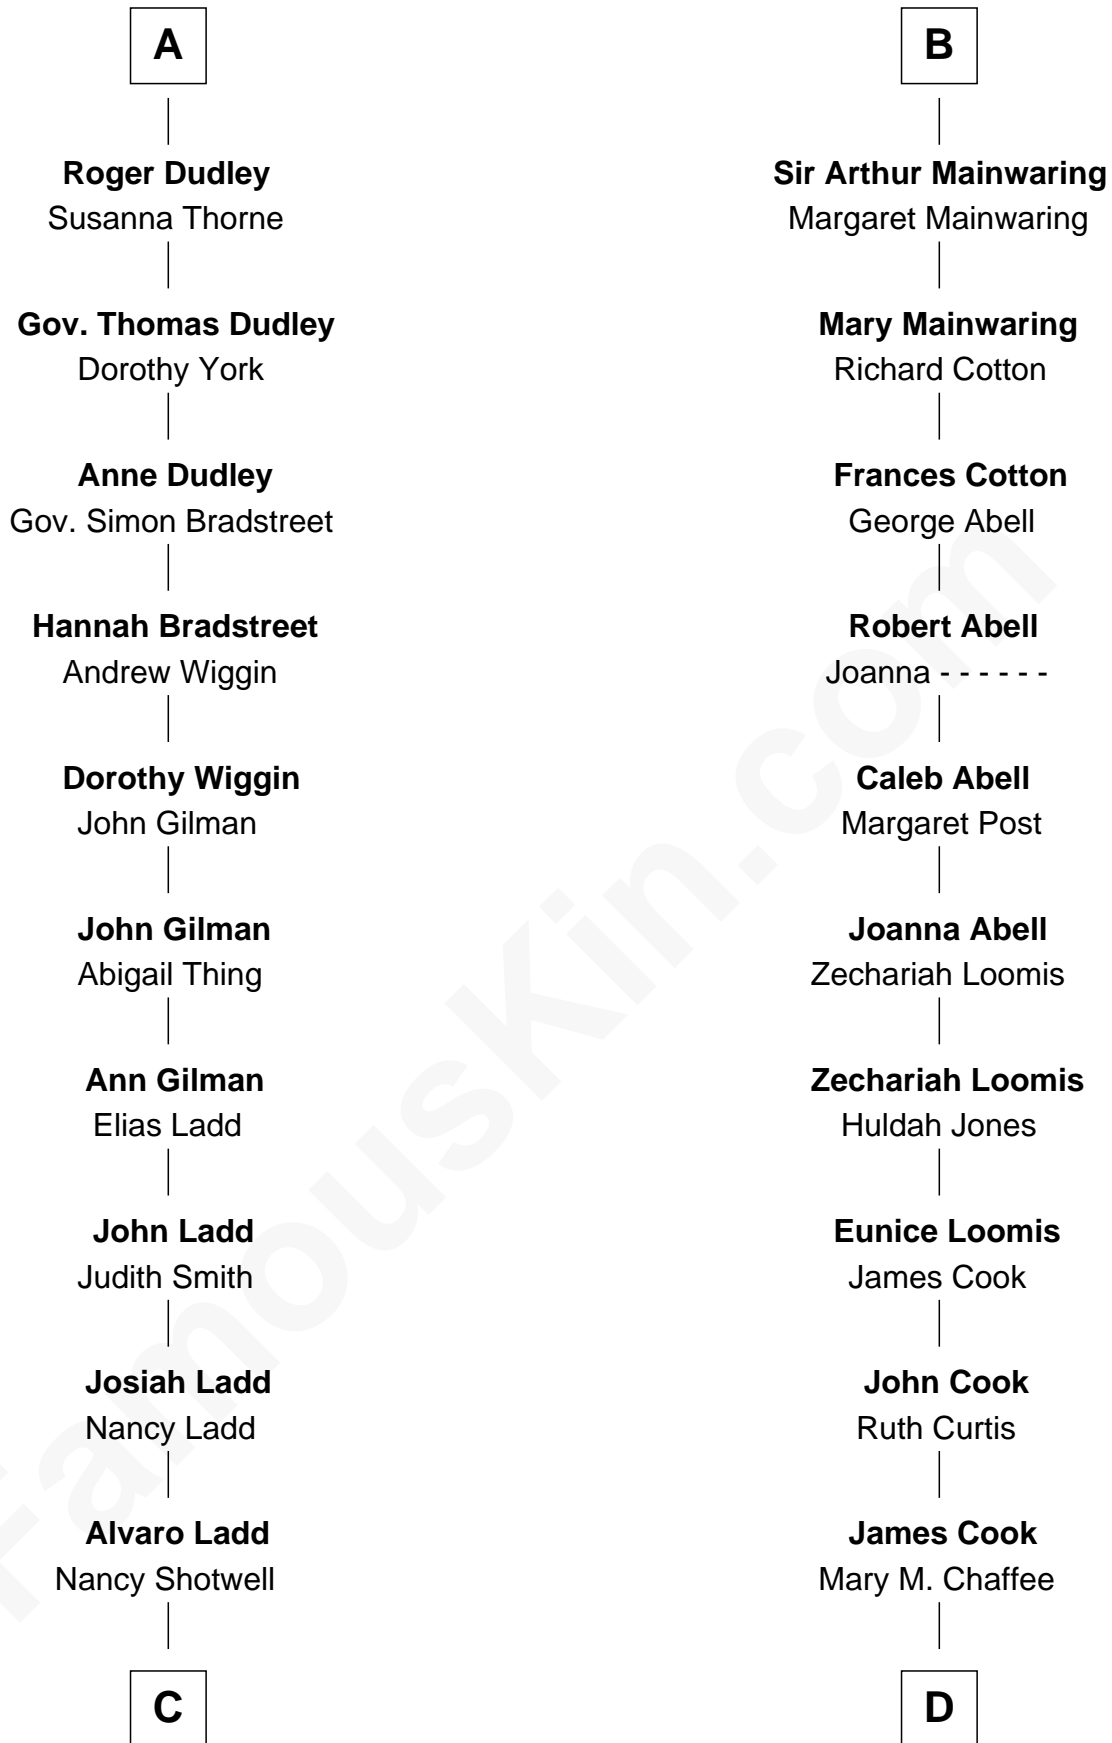

FamousKin.com Relationship Chart of

Alan Ladd
Movie Actor

19th cousin 1 time removed of

Shadoe Stevens
Radio Disc Jockey

Eleanor Plantagenet
Richard Fitzalan

Alice Fitzalan
Sir Thomas de Holand

Eleanor Holand
Edward Cherleton

Joyce Cherleton
Sir John Tiptoft

Joyce Tiptoft
Sir Edmund Sutton

Sir Edward Sutton
Cecily Willoughby

Sir John Sutton
Cecily Grey

Sir Henry Dudley
----- Ashton

Probable

A

Sir Richard Fitzalan
Elizabeth de Bohun

Joan Fitzalan
Sir William Beauchamp

Joan Beauchamp
James Butler

Elizabeth Butler
John Talbot

Ann Talbot
Sir Henry Vernon

Elizabeth Vernon
Sir Robert Corbet

Dorothy Corbet
Sir Richard Mainwaring

B

C