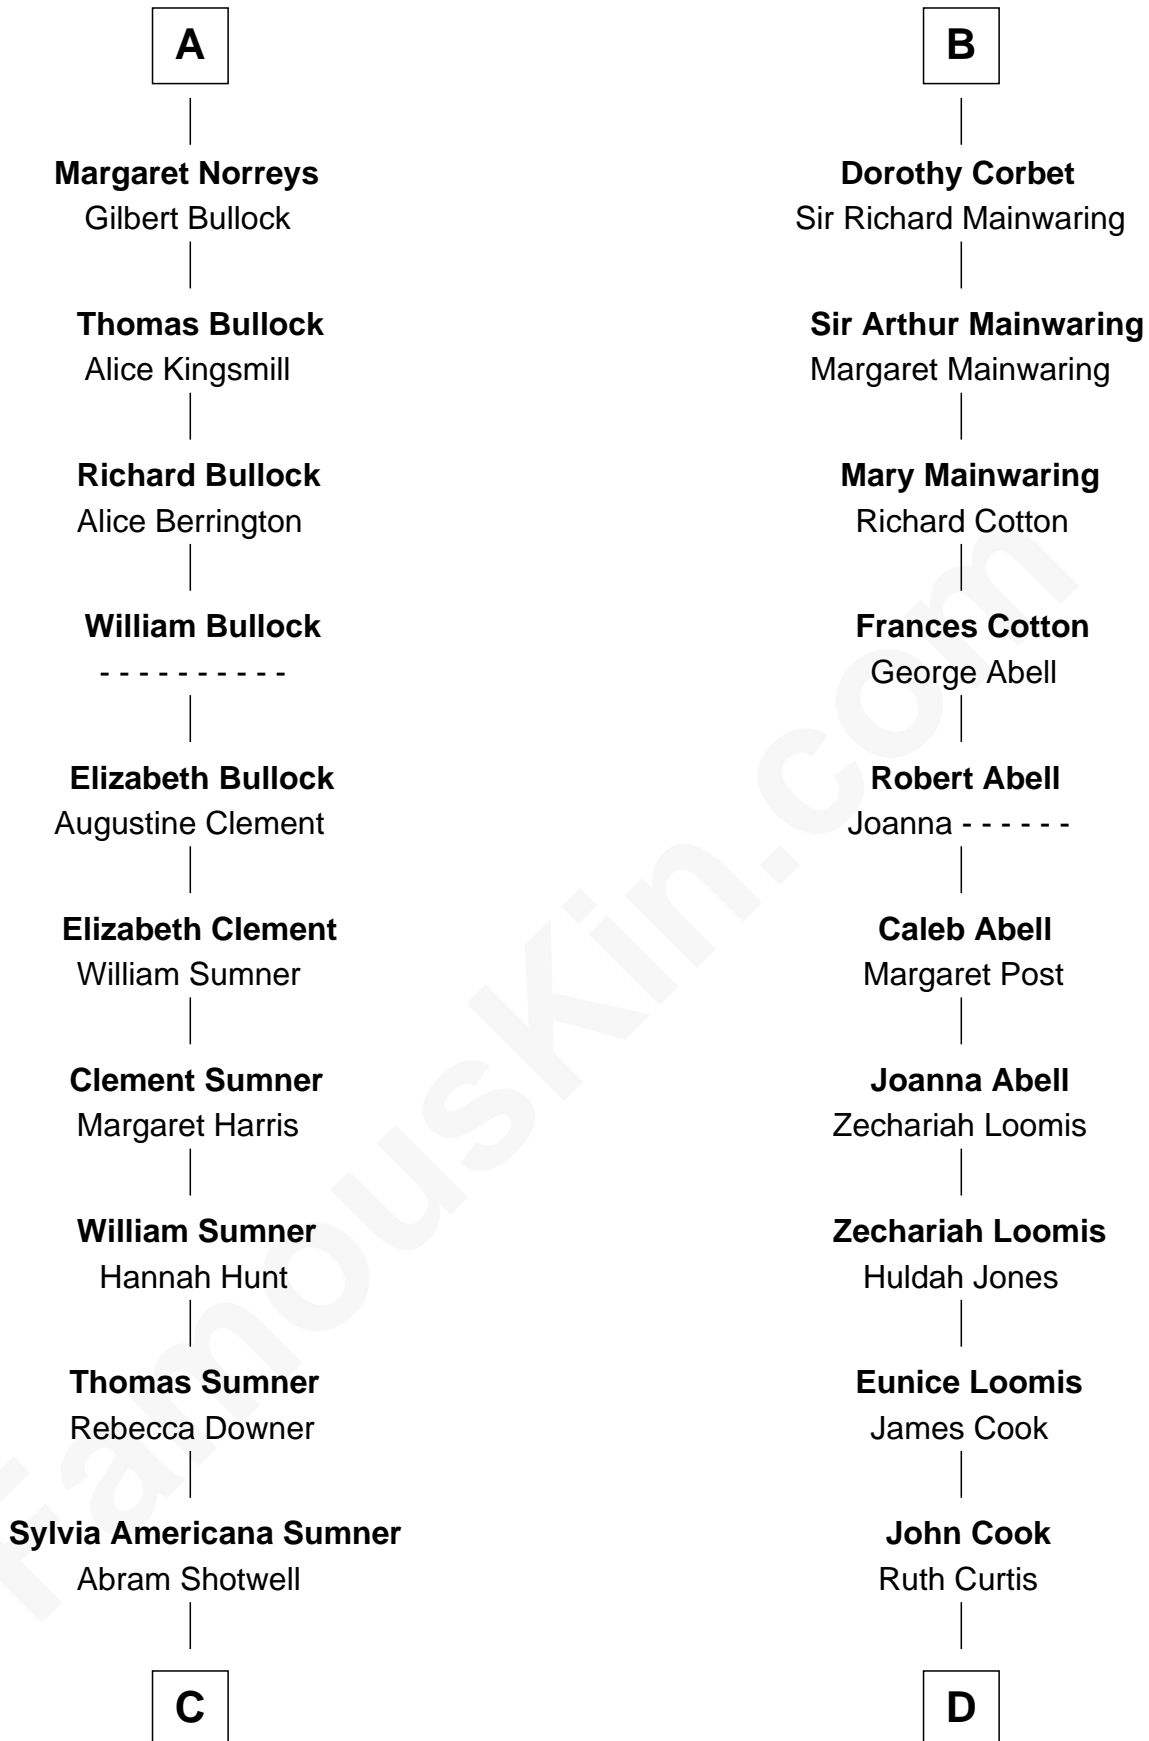

FamousKin.com Relationship Chart of

Alan Ladd

Movie Actor

20th cousin 1 time removed of

Shadoe Stevens

Radio Disc Jockey

Sir Richard de Burgh

Margaret - - - - -

Eleanor de Burgh
Sir Thomas de Multon

Joan de Multon
Sir Robert FitzWalter

Sir John FitzWalter
Eleanor de Percy

Alice FitzWalter
Aubrey de Vere

Sir Richard de Vere
Alice Sergeaux

Sir John de Vere
Elizabeth Howard

Joan de Vere
Sir William Norreys

A

Joan de Burgh
Sir John Darcy

Elizabeth Darcy
James le Boteler

James Butler
Anne de Welles

James Butler
Joan Beauchamp

Elizabeth Butler
John Talbot

Ann Talbot
Sir Henry Vernon

Elizabeth Vernon
Sir Robert Corbet

B

C

Nancy Shotwell

Alvaro Ladd

Oscar F. Ladd

Julia Henrietta Meigs

Alan Harwood Ladd