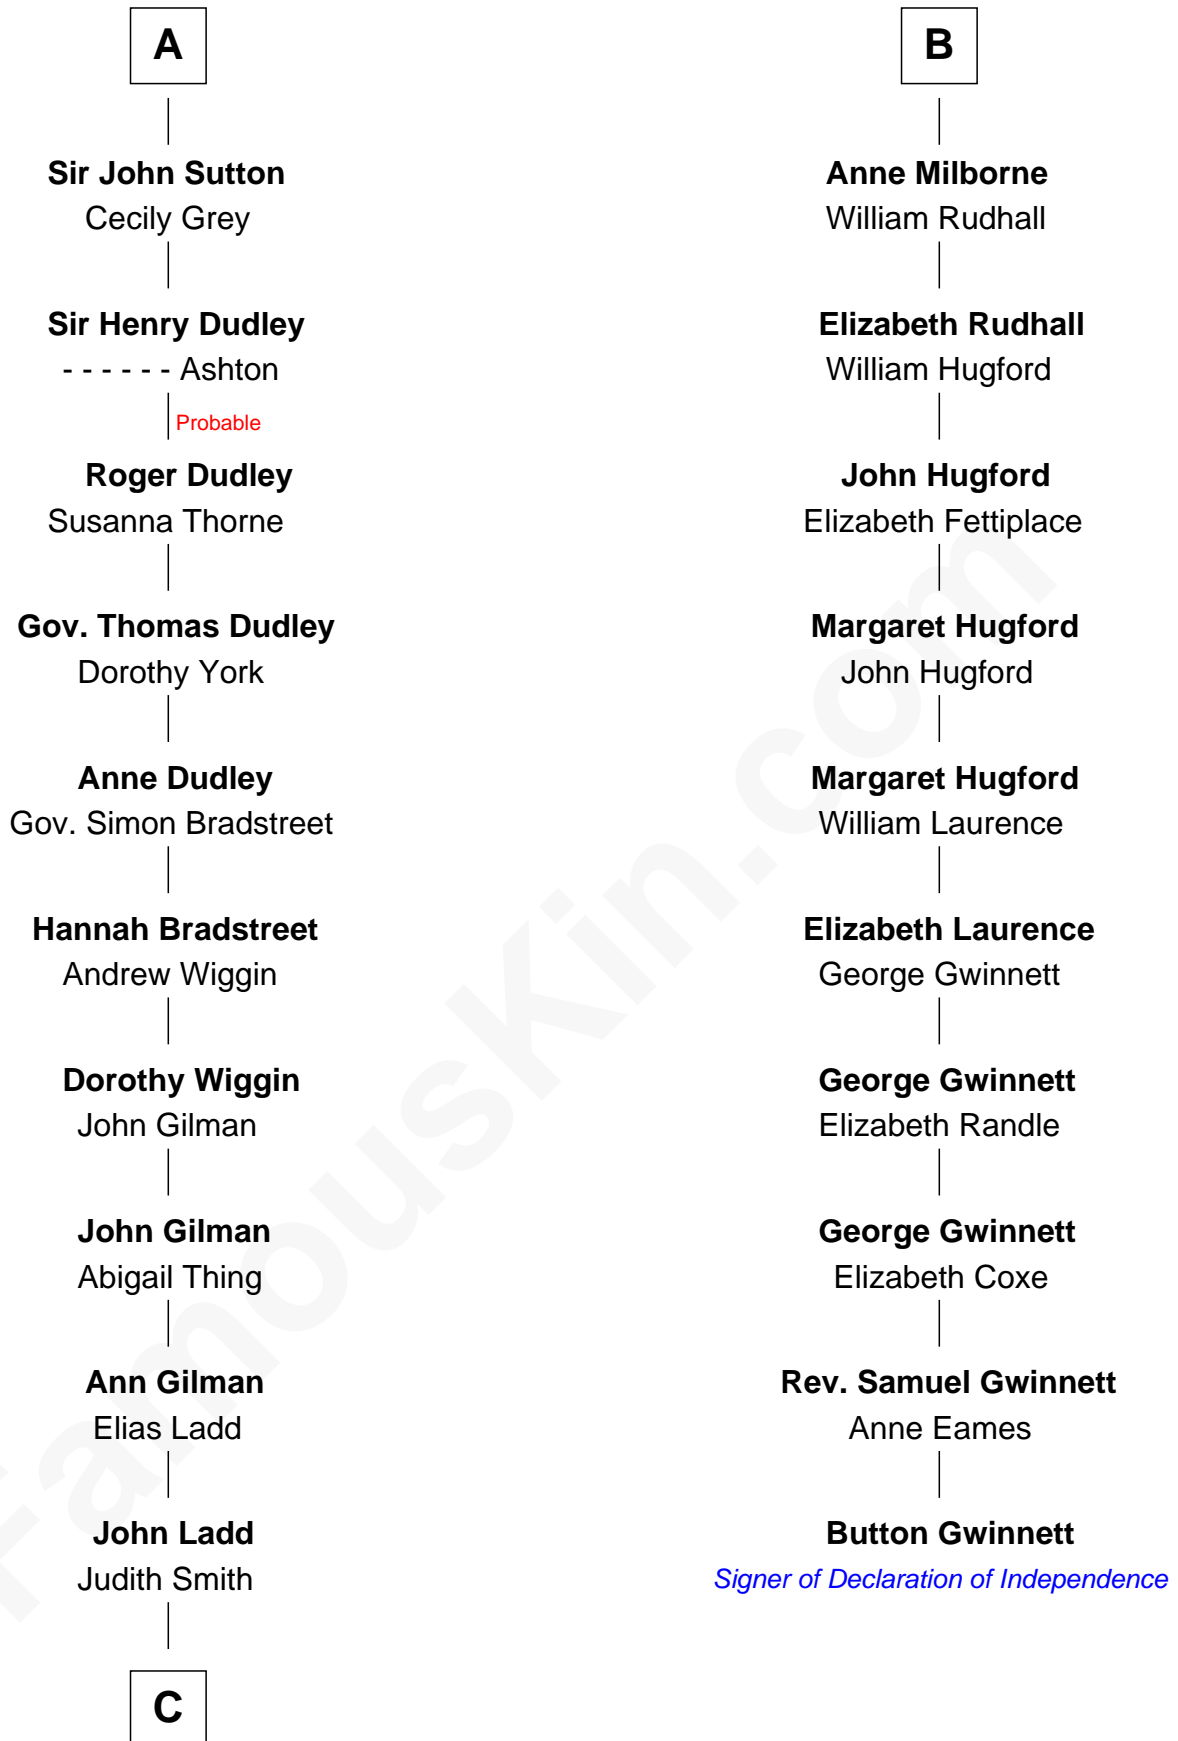

# FamousKin.com Relationship Chart of

**Alan Ladd**  
*Movie Actor*

16th cousin 5 times removed of

**Button Gwinnett**

*Signer of the Declaration of Independence*

**Sir Edmund Mortimer**  
Margaret de Fiennes