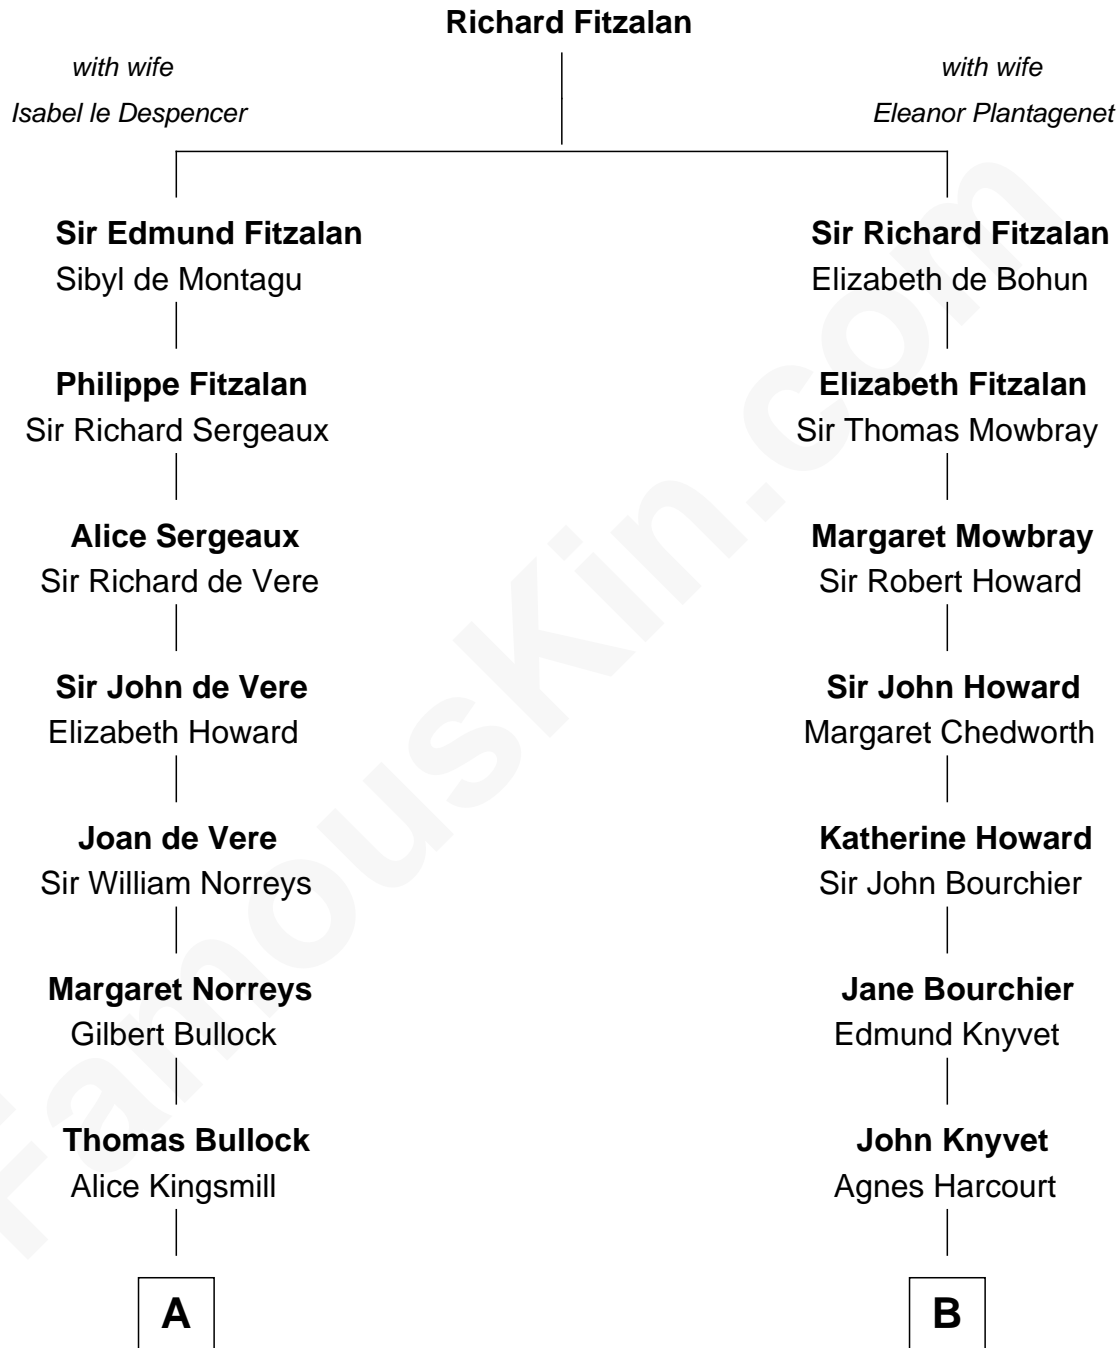

FamousKin.com Relationship Chart of

Alan Ladd
Movie Actor

18th cousin 2 times removed of

Angela Y. Davis

Civil Rights Activist and former Black Panther

C

Alan Harwood Ladd

Selina Raleigh