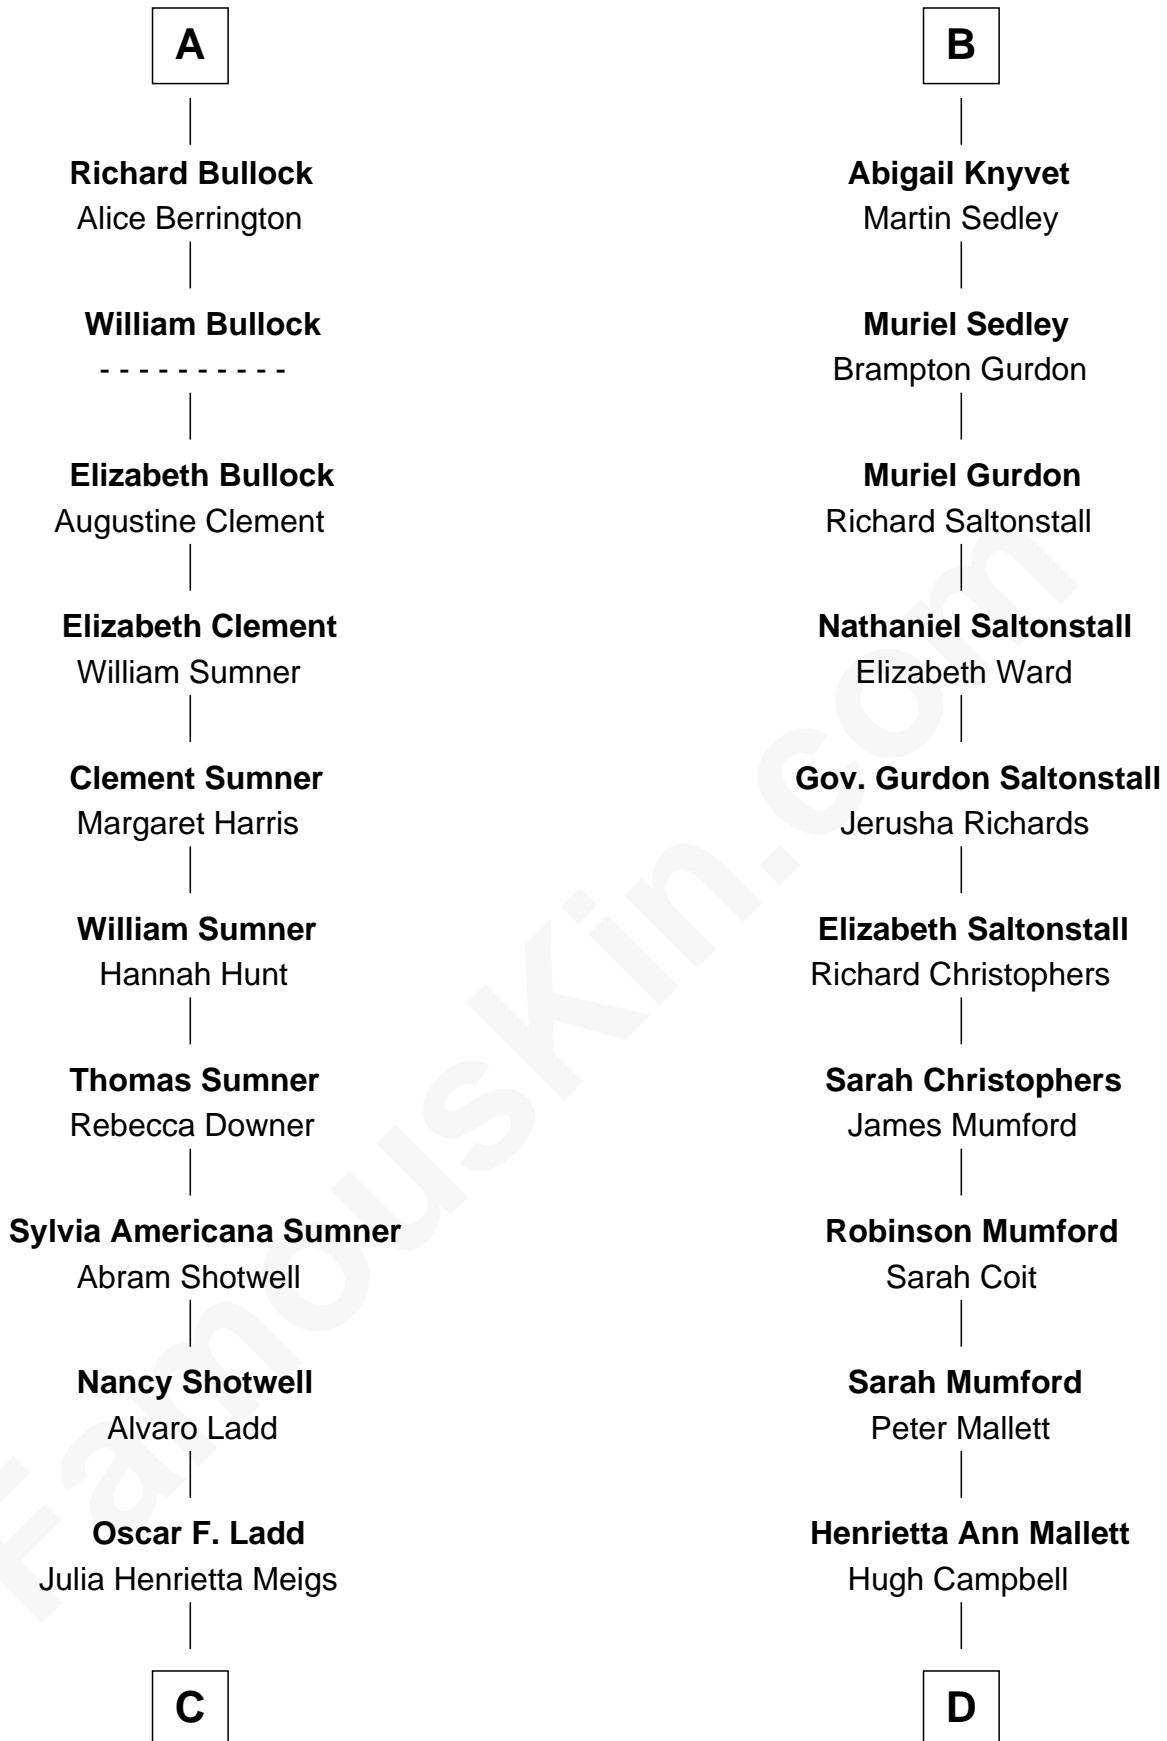

FamousKin.com Relationship Chart of

Alan Ladd
Movie Actor

18th cousin 2 times removed of

Angela Y. Davis

Civil Rights Activist and former Black Panther

C

Alan Harwood Ladd

Selina Raleigh

Alan Ladd

Movie Actor

D

Henrietta C. Campbell

Murphy Valentine Jones

Murphy Renchor Jones

Mollie Spencer

Benjamin Frank Davis