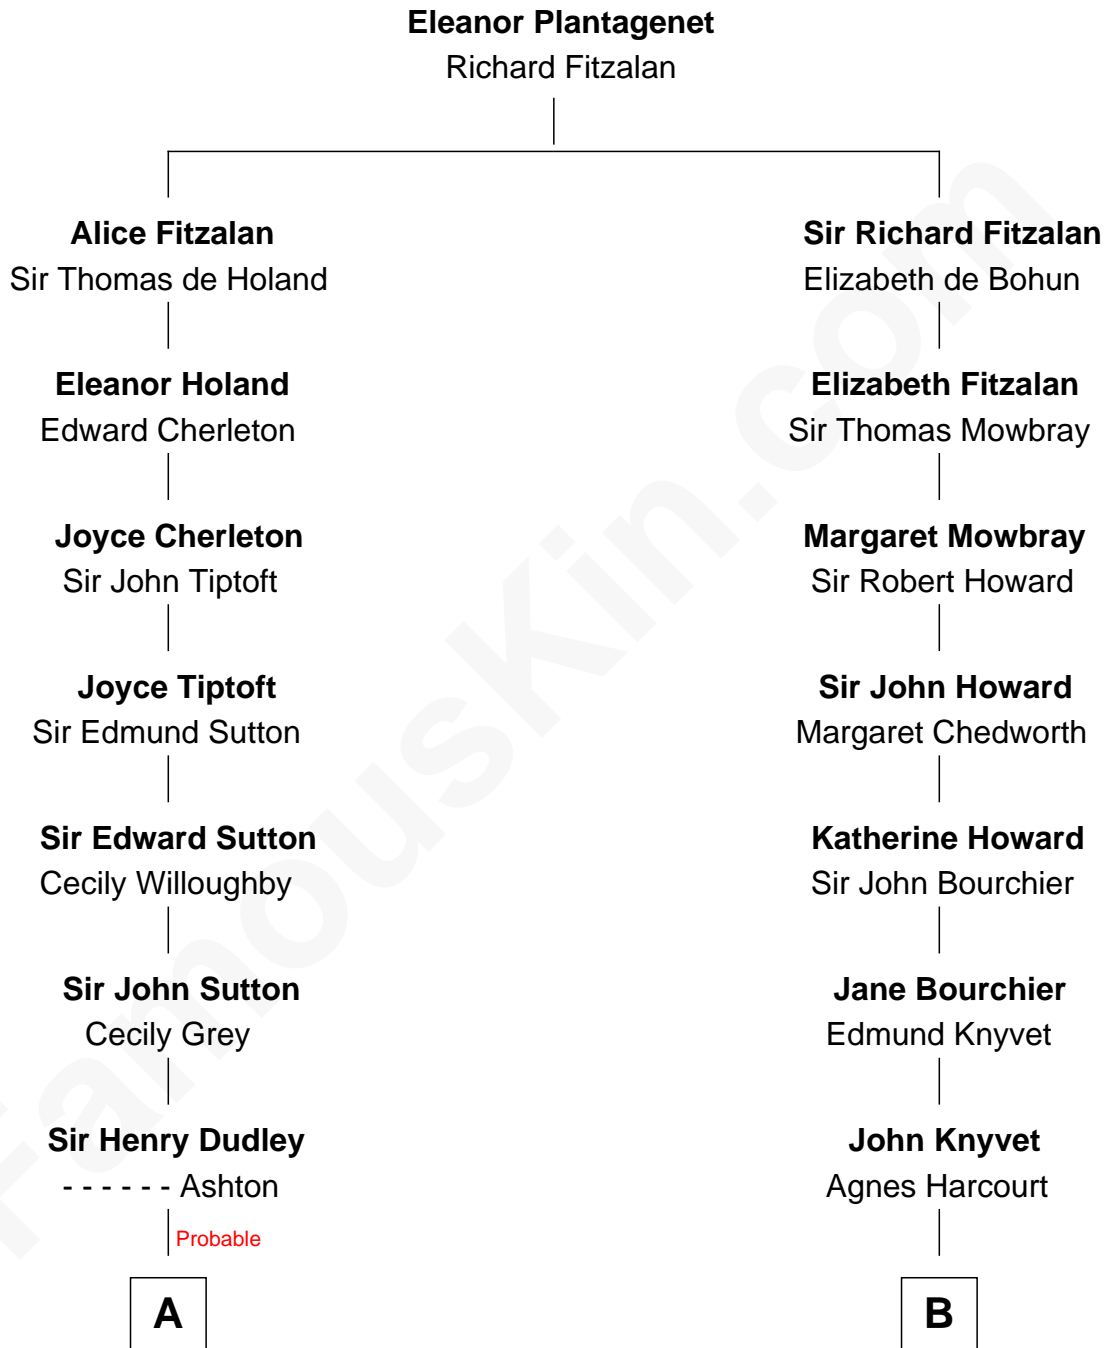

FamousKin.com Relationship Chart of

Alan Ladd

Movie Actor

19th cousin 1 time removed of

Angela Y. Davis

Civil Rights Activist and former Black Panther

C

Oscar F. Ladd
Julia Henrietta Meigs

Alan Harwood Ladd
Selina Raleigh

Alan Ladd
Movie Actor

D

Henrietta C. Campbell
Murphy Valentine Jones

Murphy Renchor Jones
Mollie Spencer

Benjamin Frank Davis
Sallye Margarite Bell

Angela Y. Davis
Civil Rights Activist and former Black Panther