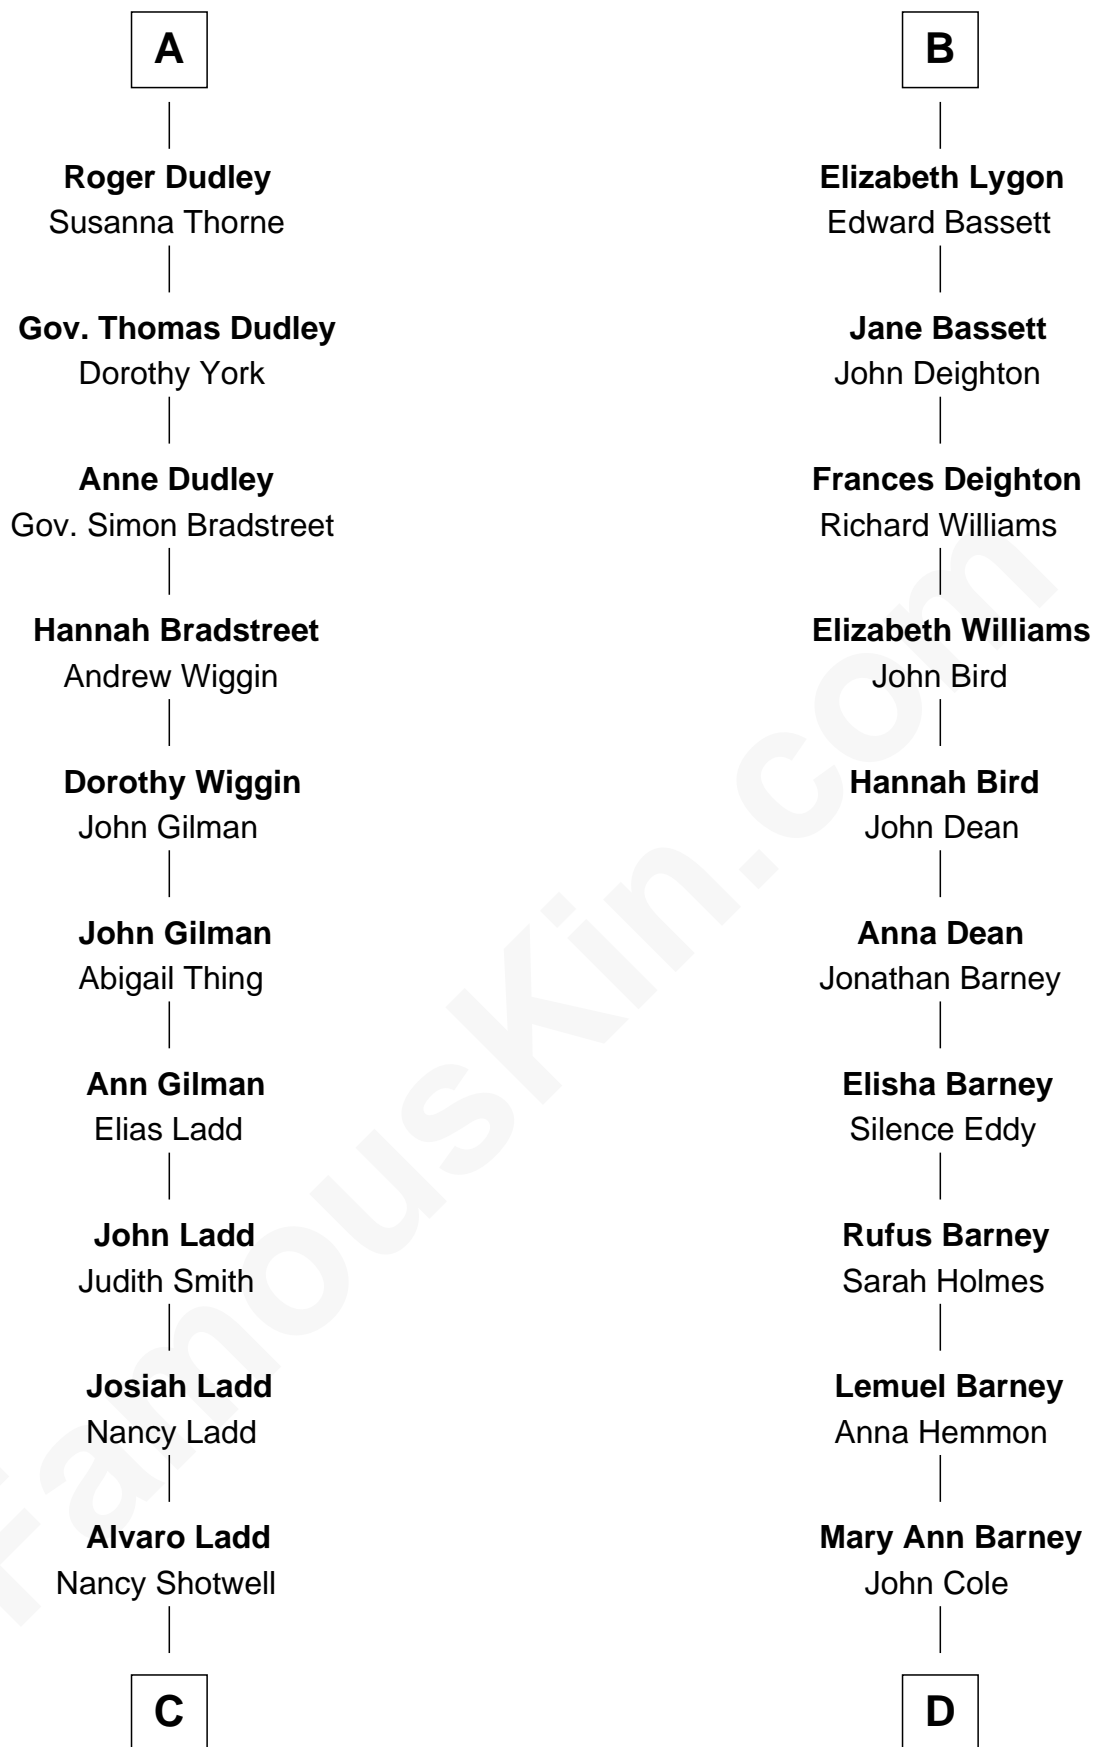

FamousKin.com Relationship Chart of

Alan Ladd
Movie Actor

19th cousin 2 times removed of

Michael Lookinland
TV Actor

C

Oscar F. Ladd
Julia Henrietta Meigs

Alan Harwood Ladd
Selina Raleigh

Alan Ladd
Movie Actor

D

Rufus Lemuel Cole
Matilda M. Hall

Nellie M. Cole
John Andrew Lookinland

Orrin Paul Lookinland
Madeline Tait

Paul Russell Lookinland
Karen Ruth McKinney

Michael Lookinland
TV Actor

FamousKin.com