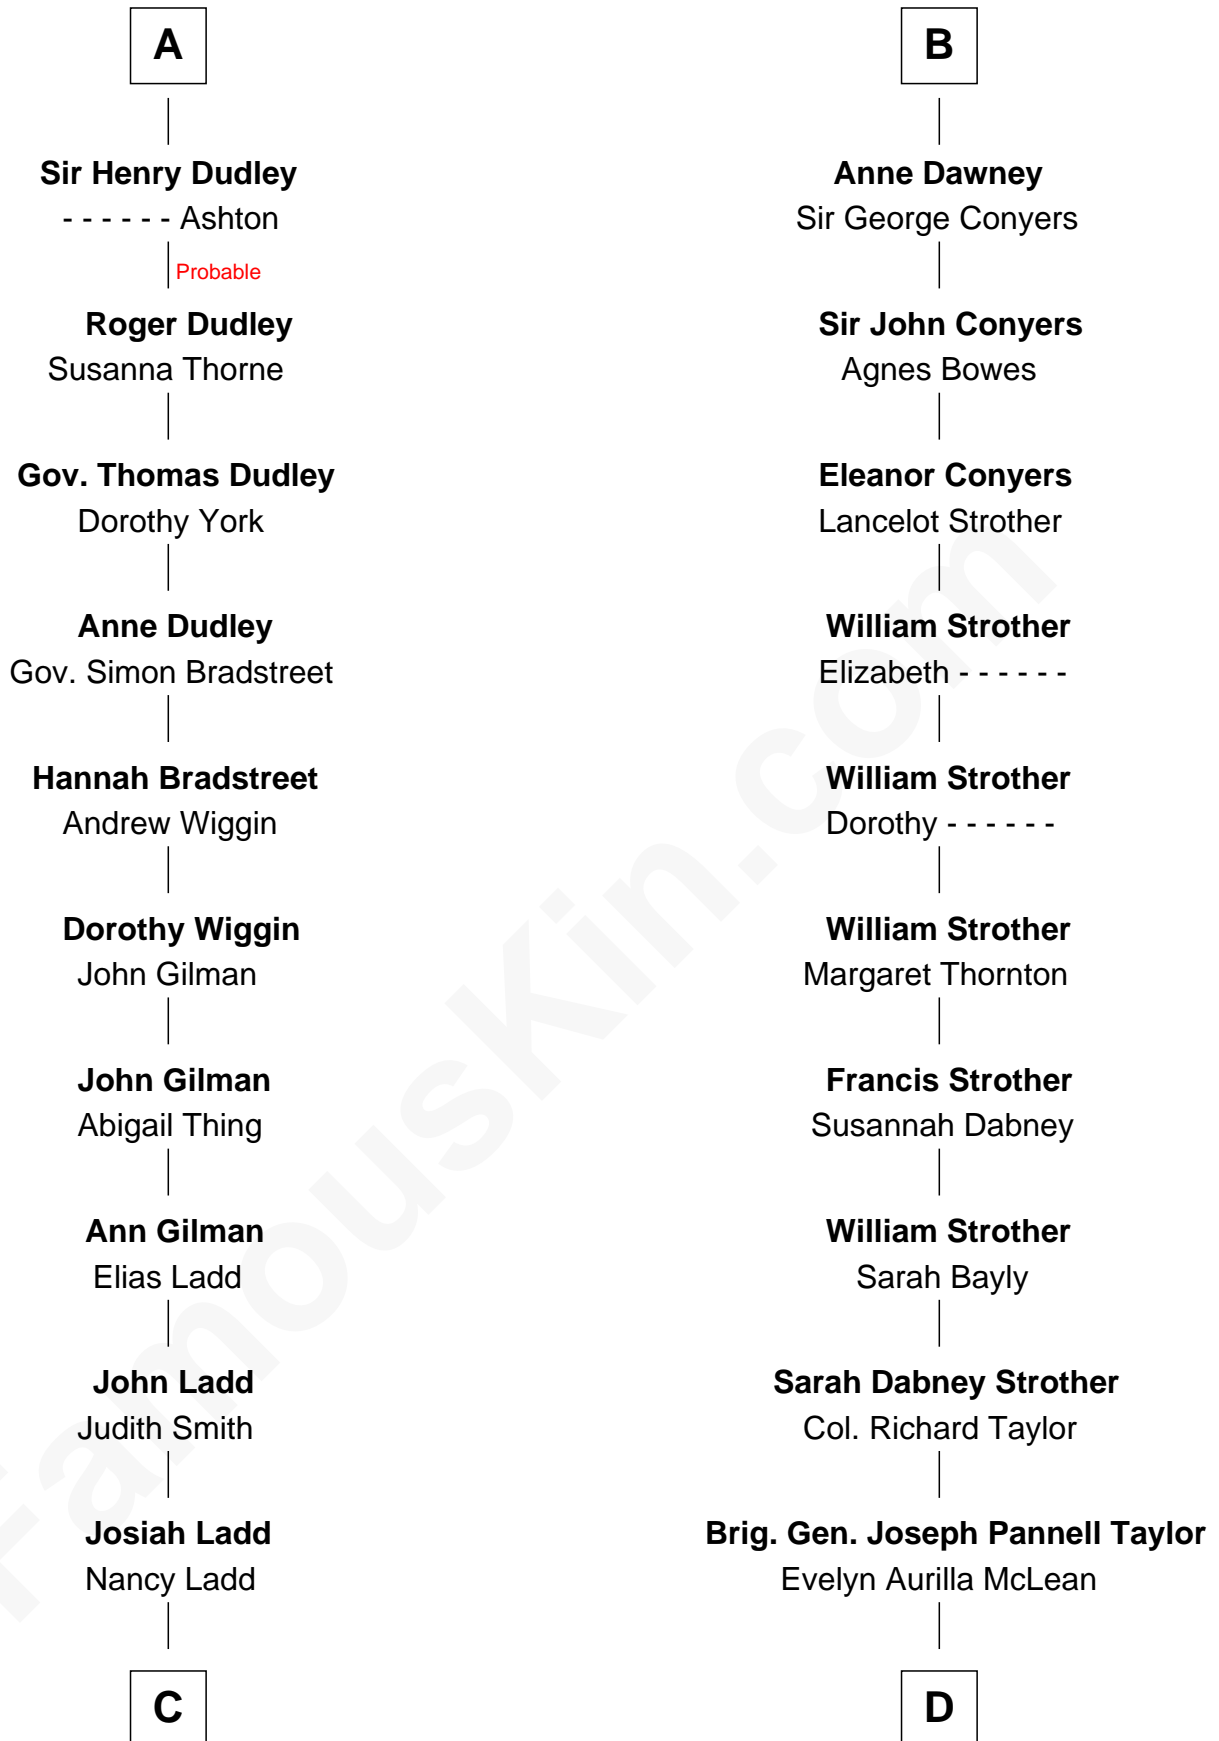

# FamousKin.com Relationship Chart of

**Alan Ladd**  
*Movie Actor*

20th cousin 1 time removed of

**Parker Stevenson**  
*TV and Movie Actor*

**Ralph de Stafford**

*with wife*  
*Margaret de Audley*

*with wife*  
*Katherine de Hastang*

**Margaret Grey**

Sir William Bonville

**Sir Humphrey Stafford**

Elizabeth Burdet

**William Bonville**

Elizabeth Harington

**Sir Humphrey Stafford**

Eleanor Aylesbury

**Cecily Grey**

Sir John Sutton

**Dorothy Neville**

Sir John Dawney

**A**

**B**

**C**

**Alvaro Ladd**  
Nancy Shotwell

**Oscar F. Ladd**  
Julia Henrietta Meigs

**Alan Harwood Ladd**  
Selina Raleigh

**Alan Ladd**  
*Movie Actor*

**D**

**Col. Joseph Hancock Taylor**  
Mary Montgomery Meigs

**Evelyn Taylor**  
Eli Kirk Price