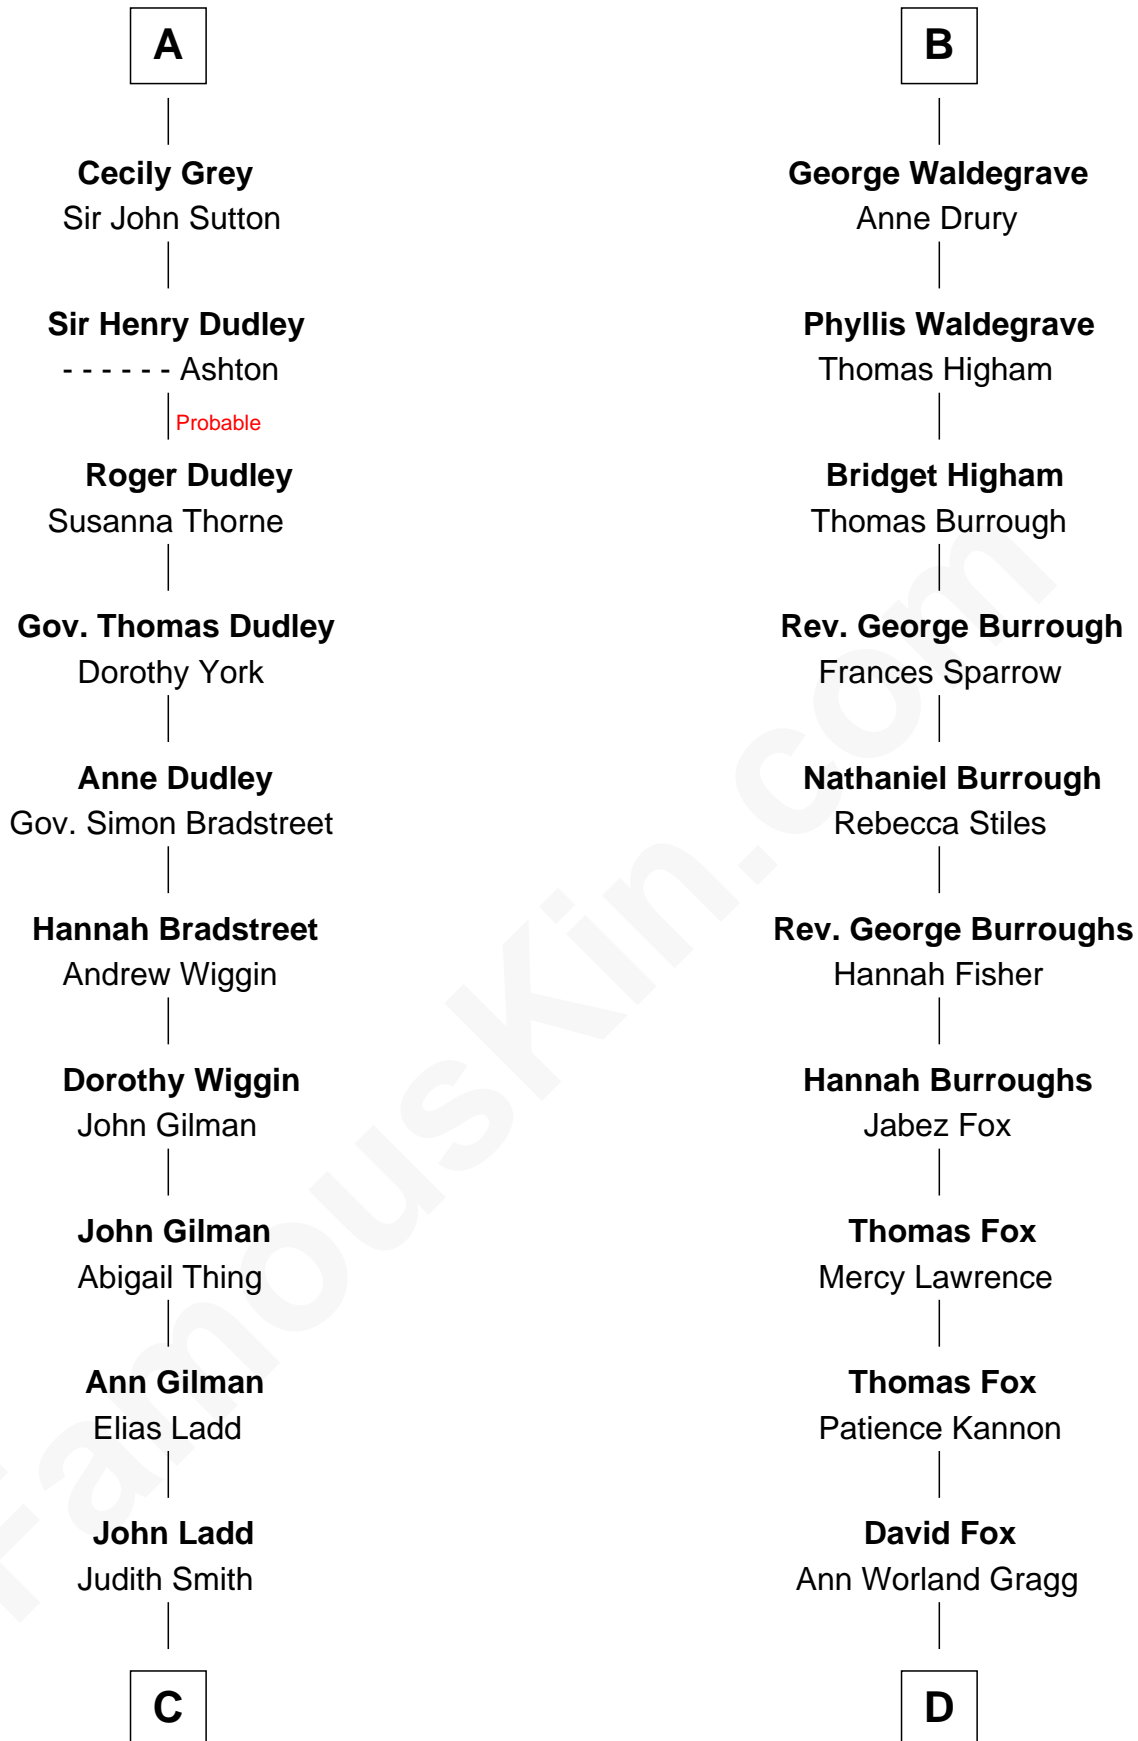

FamousKin.com Relationship Chart of

Alan Ladd

Movie Actor

21st cousin of

Bob Moore

Co-Founder, Bob's Red Mill

William de Ros

Maude de Vaux

Sir William de Ros
Margery de Badlesmere

Thomas de Ros
Beatrice de Stafford

Margaret de Ros
Sir Reynold Grey

Margaret Grey
Sir William Bonville

William Bonville
Elizabeth Harington

William Bonville
Katherine Neville

Cecily Bonville
Thomas Grey

A

Agnes de Ros

Pain de Tibetot

Sir John de Tibetot
Margaret de Badlesmere

Sir Robert de Tibetot
Margaret Deincourt

Elizabeth de Tibetot
Sir Philip le Despencer

Margery Despencer
Sir Roger Wentworth

Henry Wentworth
Elizabeth Howard

Margery Wentworth
Sir William Waldegrave

B

C

Josiah Ladd

Nancy Ladd

Alvaro Ladd

Nancy Shotwell