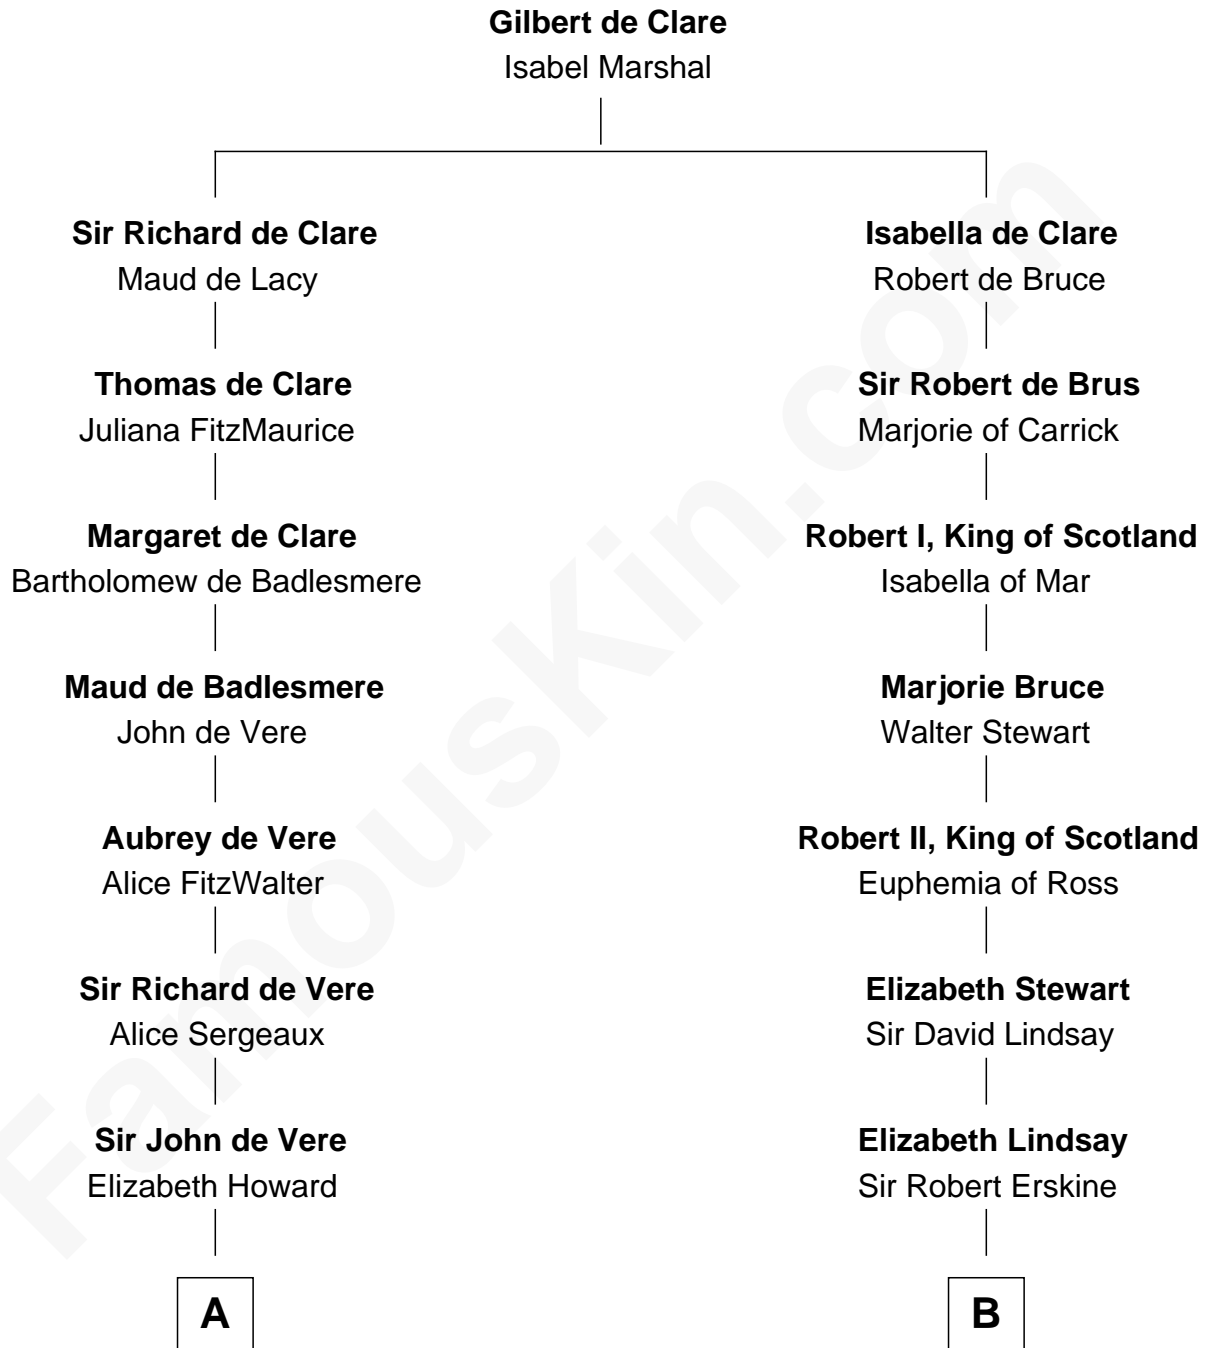

FamousKin.com Relationship Chart of

Alan Ladd
Movie Actor

18th cousin 3 times removed of

General Hugh Mercer
American Revolution

FamousKin.com