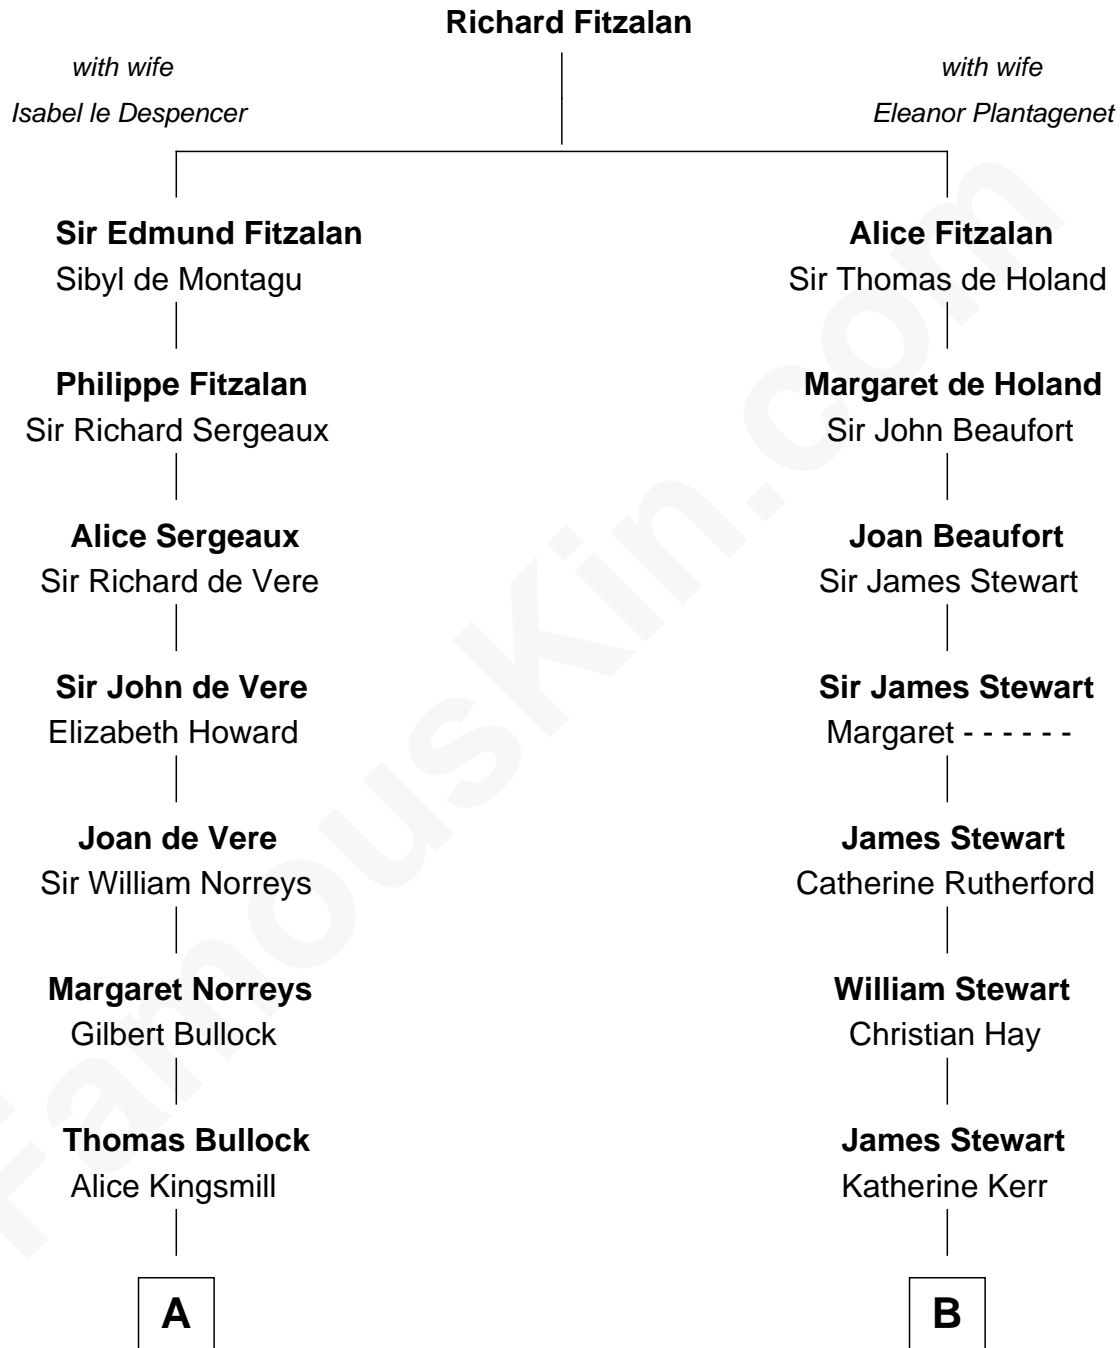

# FamousKin.com Relationship Chart of

**Alan Ladd**  
*Movie Actor*

17th cousin 1 time removed of

**Johnny Mercer**

*Songwriter and Co-Founder of Capitol Records*

**C**

—  
**Alan Harwood Ladd**

Selina Raleigh

—  
**Alan Ladd**

*Movie Actor*

FamousKin.com