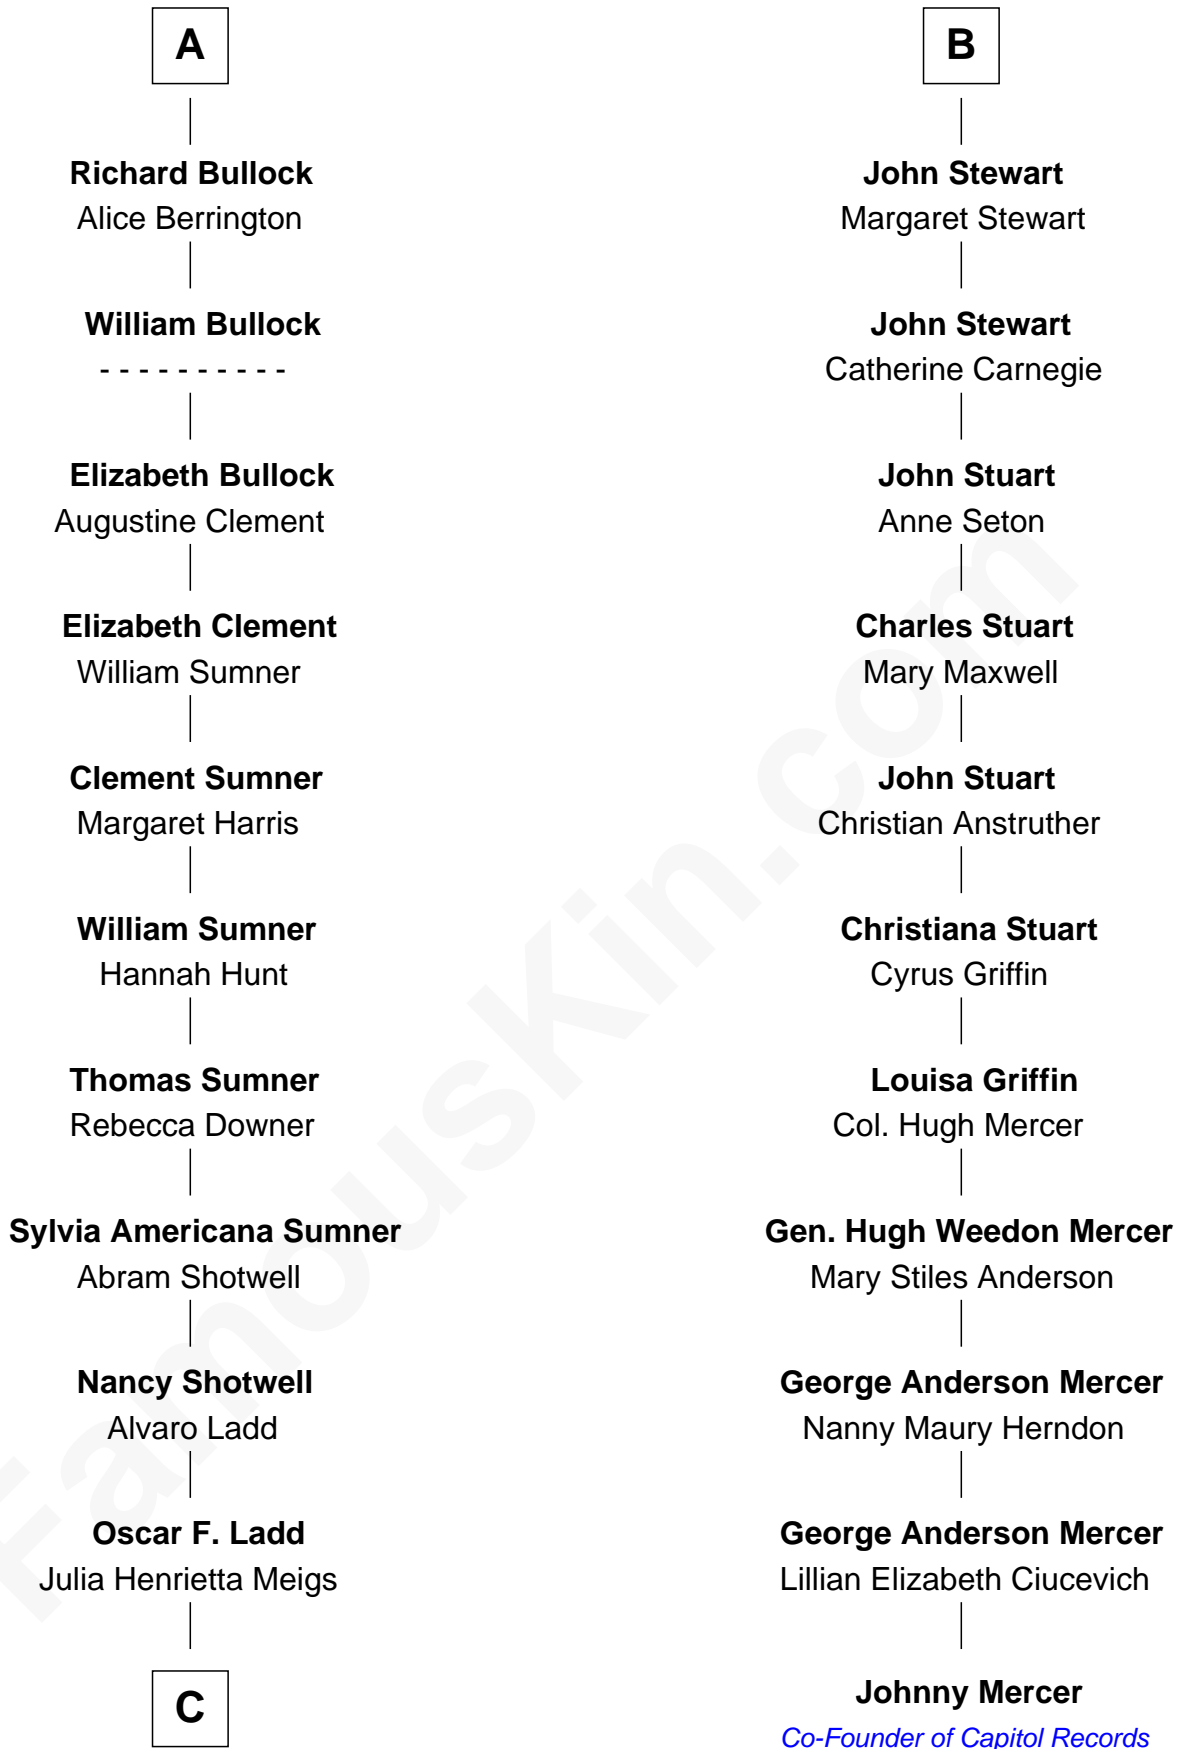

# FamousKin.com Relationship Chart of

**Alan Ladd**  
*Movie Actor*

17th cousin 1 time removed of

**Johnny Mercer**

*Songwriter and Co-Founder of Capitol Records*

**C**

—  
**Alan Harwood Ladd**

Selina Raleigh

—  
**Alan Ladd**

*Movie Actor*

FamousKin.com