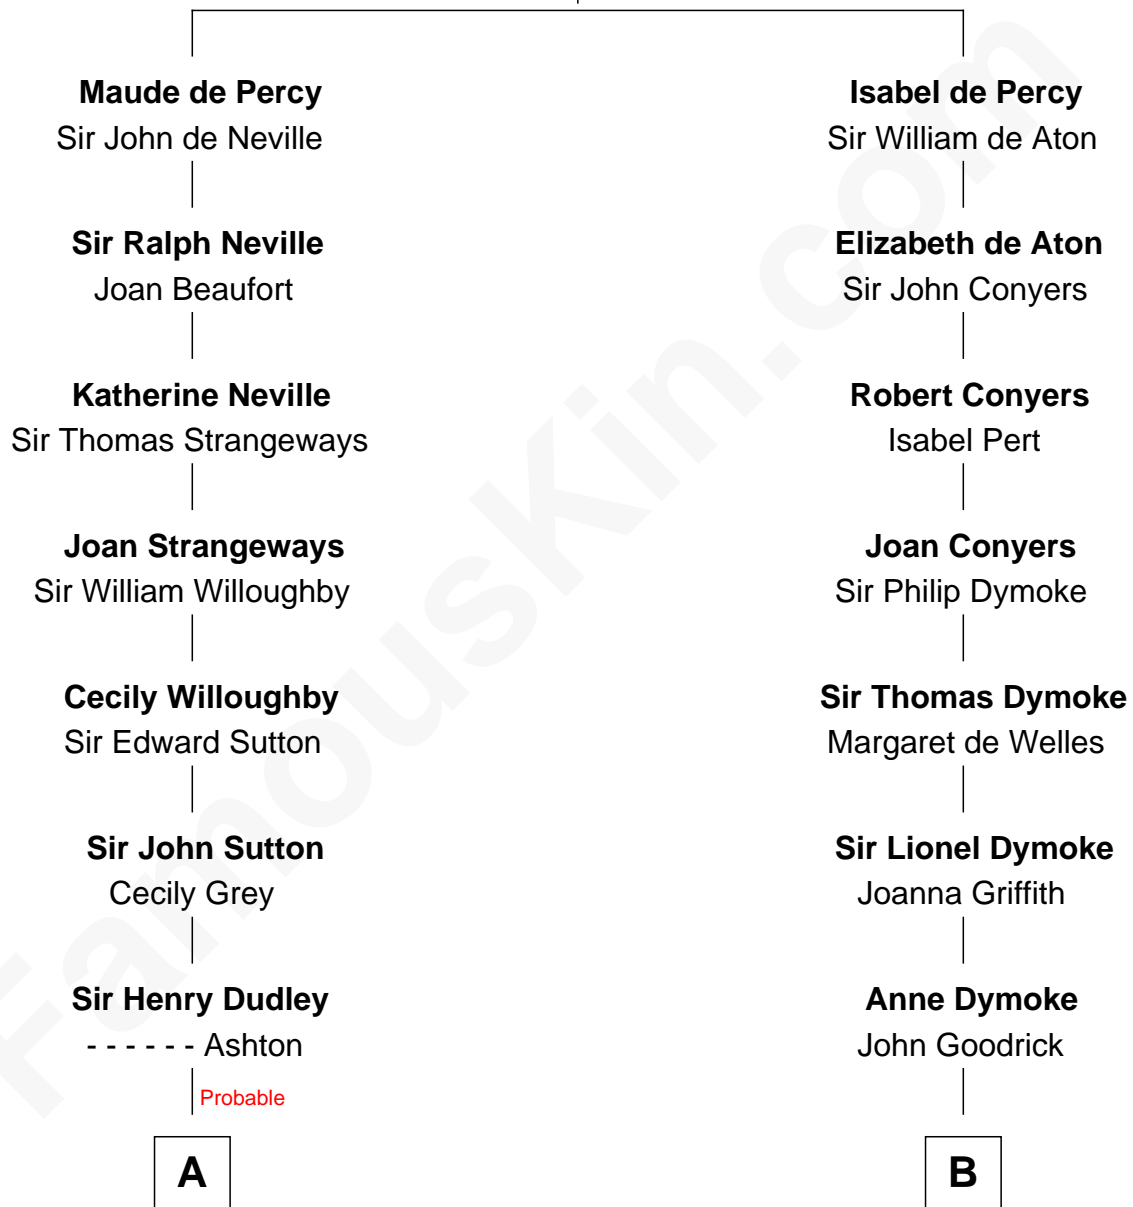

FamousKin.com Relationship Chart of

Alan Ladd

Movie Actor

18th cousin 1 time removed of

Robert Frost

Poet and Playwright

Sir Henry de Percy

Idoine de Clifford

FamousKin.com