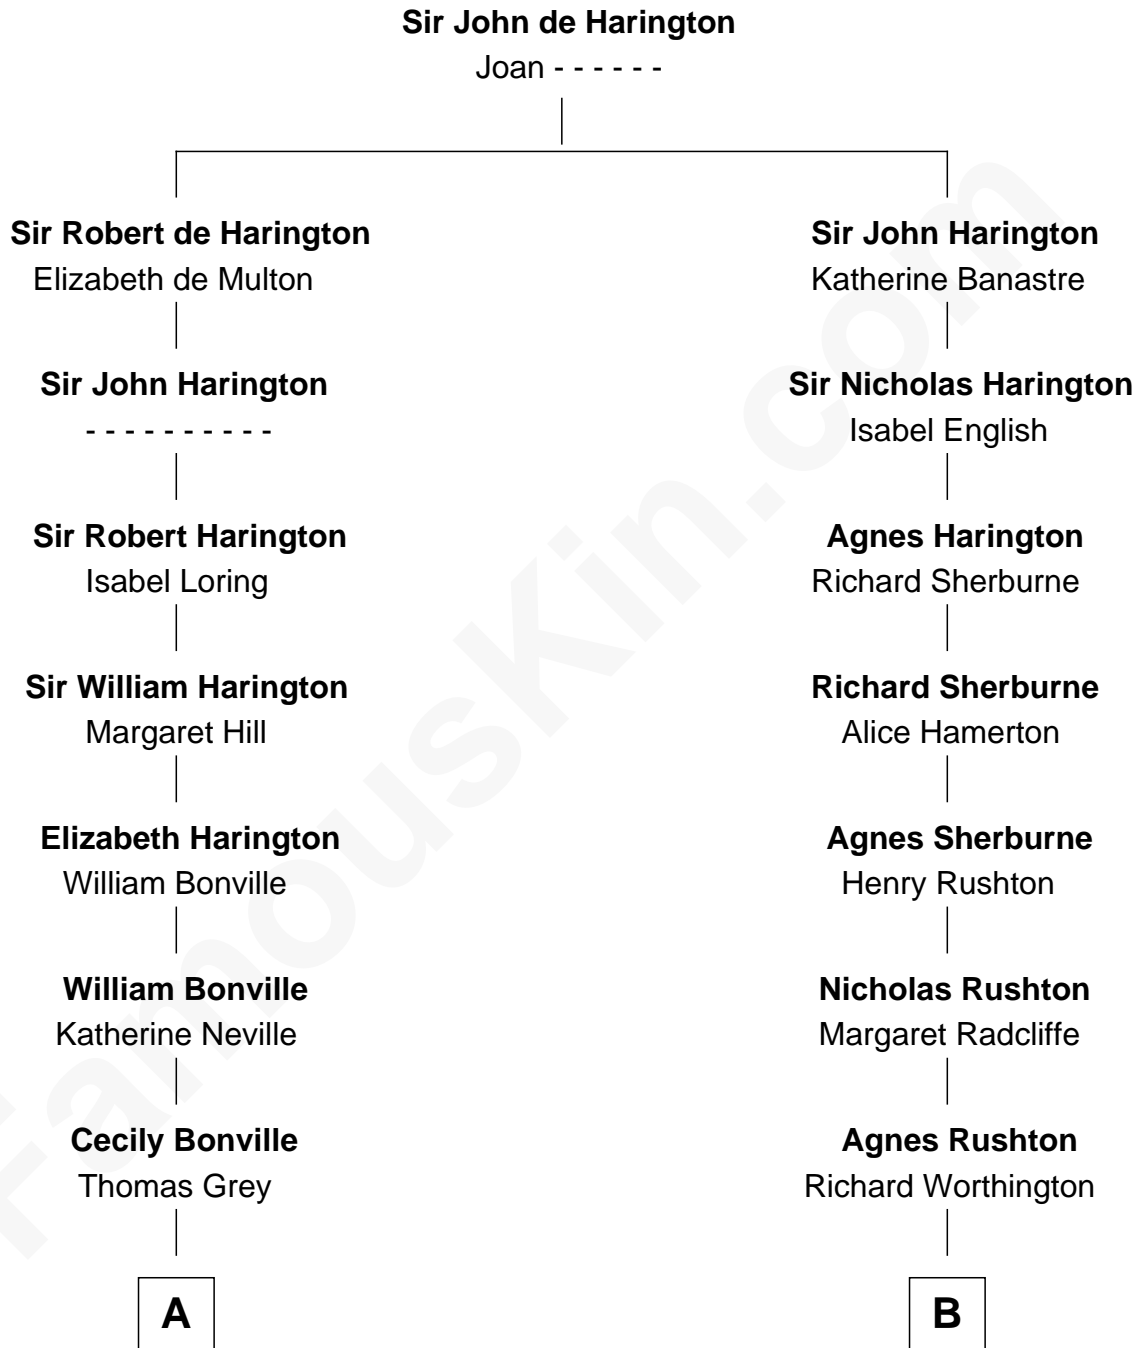

FamousKin.com Relationship Chart of

Alan Ladd
Movie Actor

19th cousin 2 times removed of

Bing Crosby
Singer and Movie Actor

C

Josiah Ladd

Nancy Ladd

Alvaro Ladd