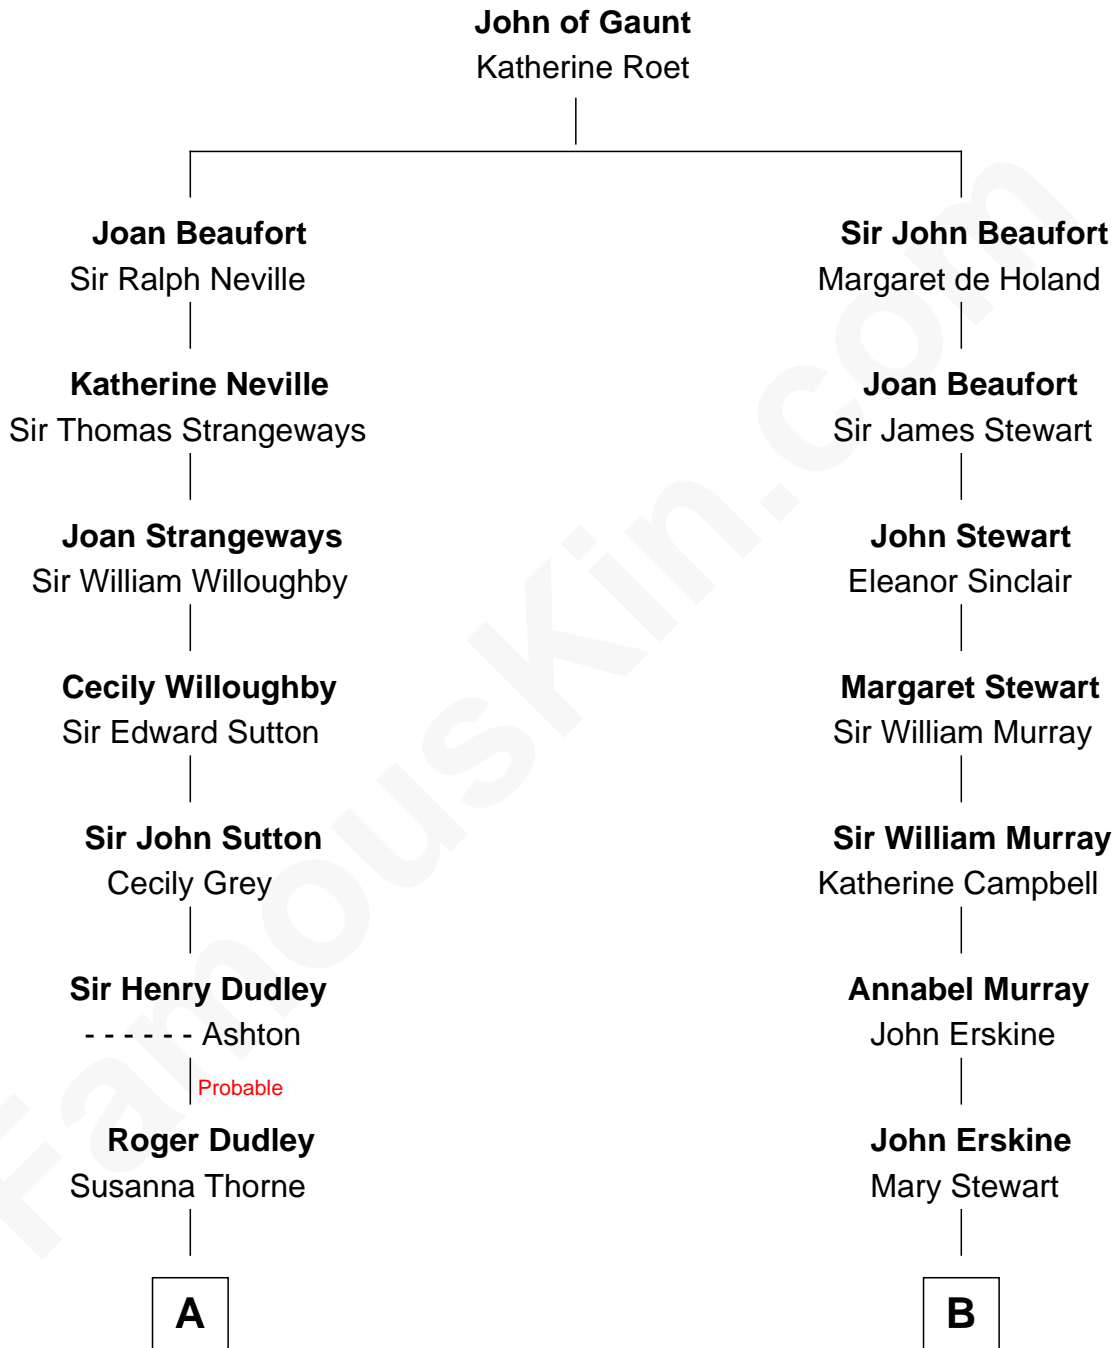

# FamousKin.com Relationship Chart of

**Alan Ladd**  
Movie Actor

10th cousin 8 times removed of

**Major John Pitcairn**  
British Commander at Battle of Lexington

**C**

Alan Harwood Ladd

Selina Raleigh

Alan Ladd

*Movie Actor*

FamousKin.com