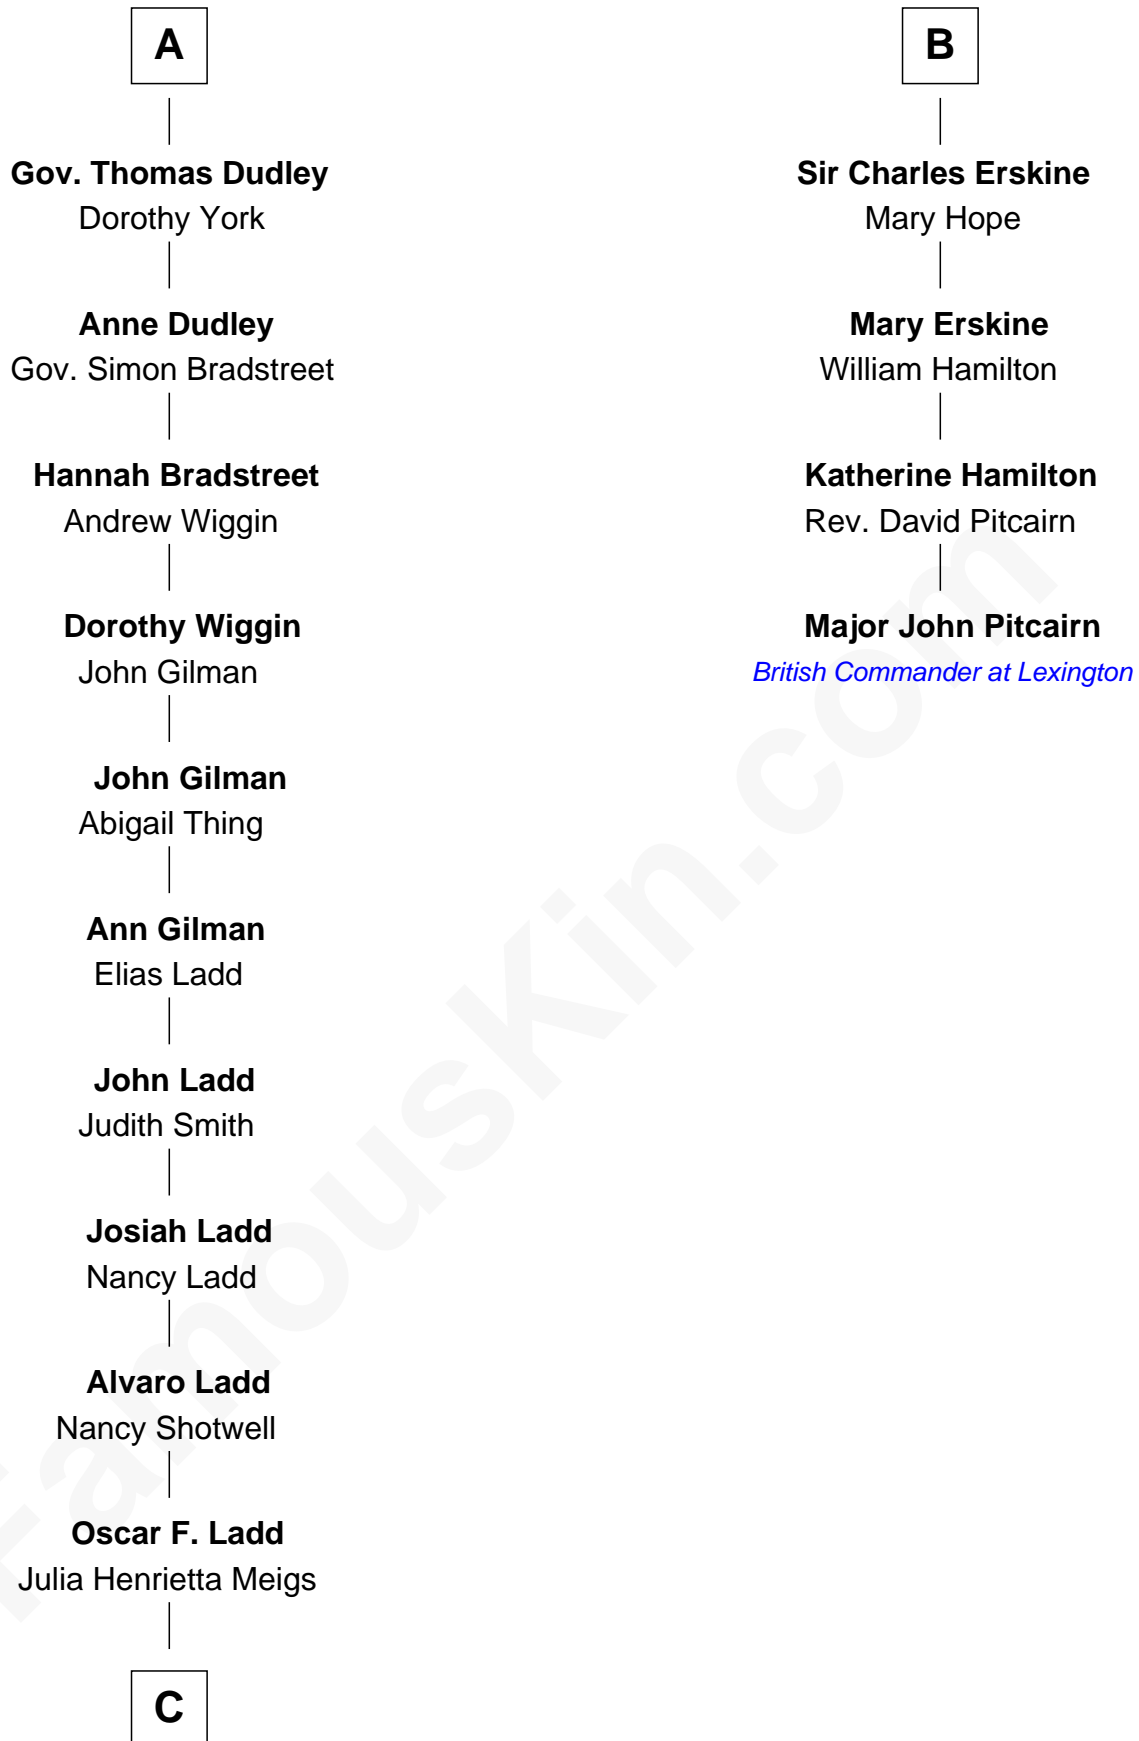

# FamousKin.com Relationship Chart of

**Alan Ladd**  
Movie Actor

10th cousin 8 times removed of

**Major John Pitcairn**  
British Commander at Battle of Lexington

**C**

Alan Harwood Ladd

Selina Raleigh

Alan Ladd

*Movie Actor*

FamousKin.com