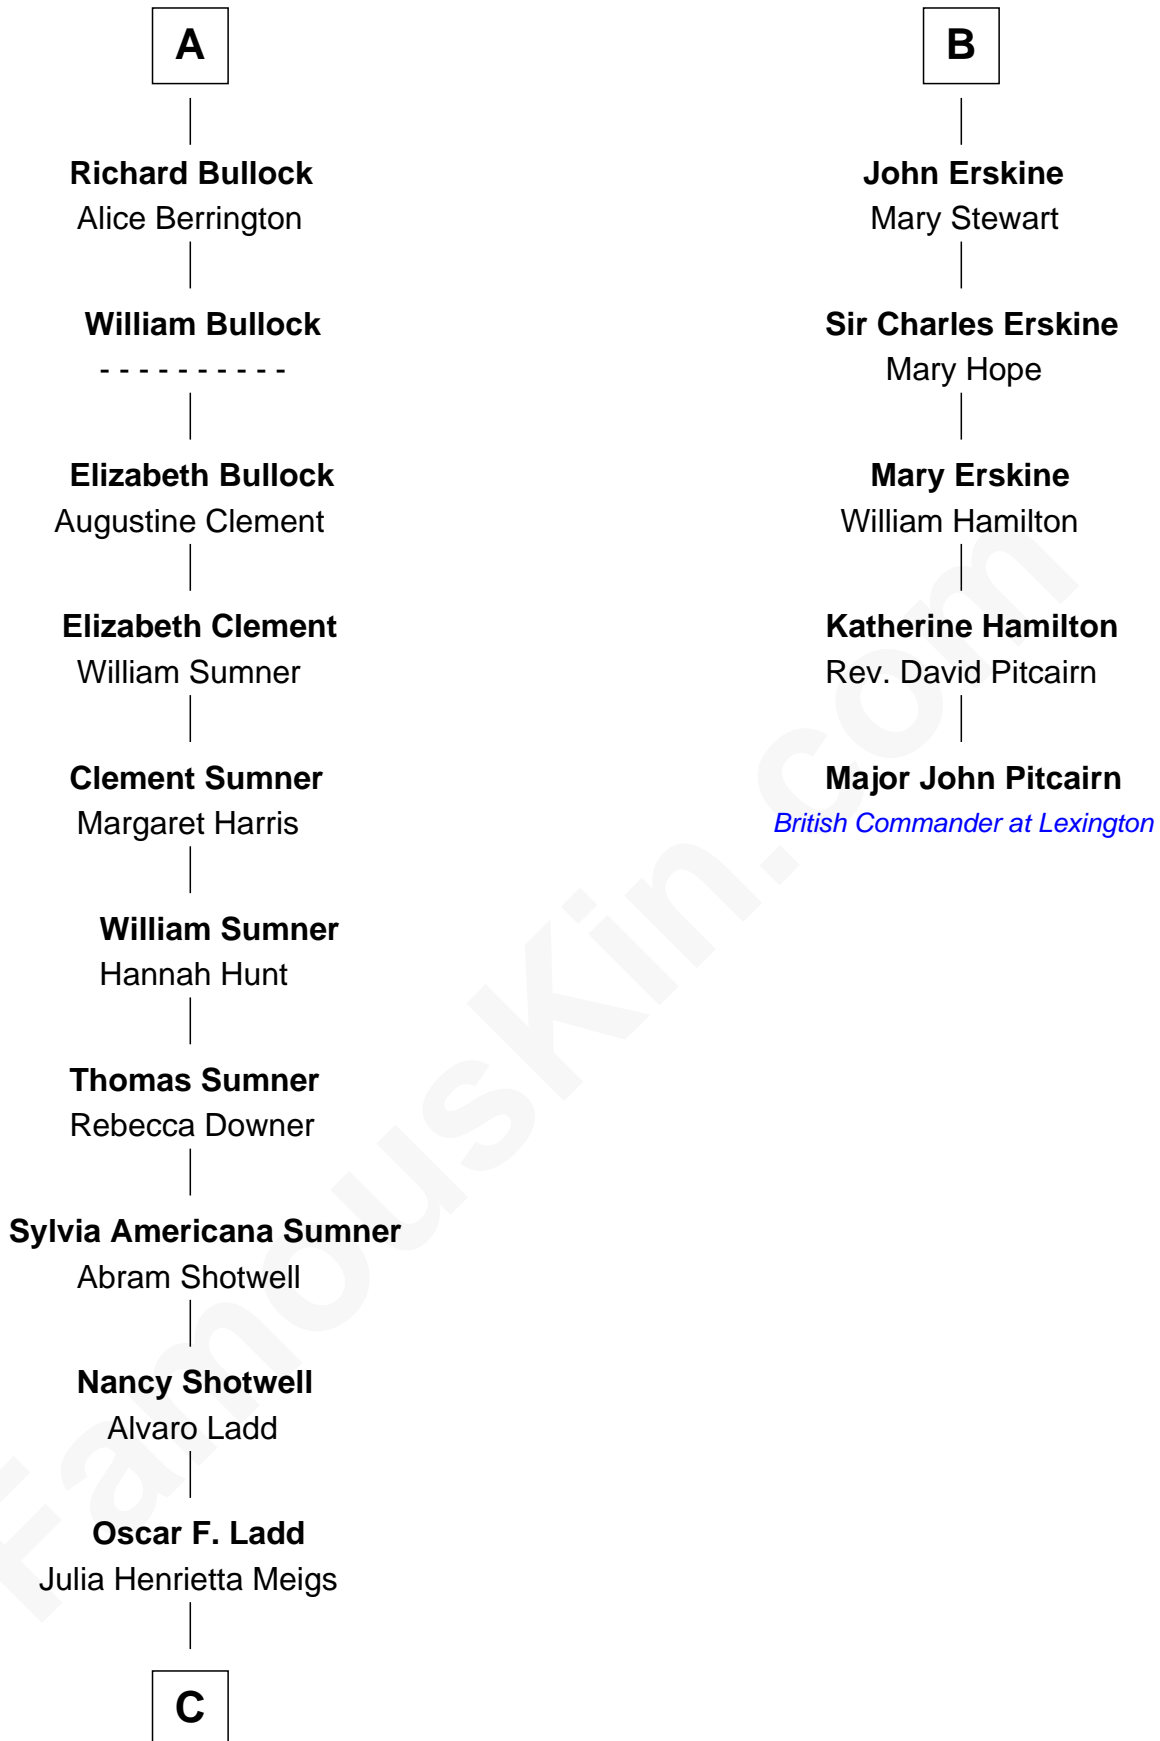

FamousKin.com Relationship Chart of

Alan Ladd
Movie Actor

11th cousin 7 times removed of

Major John Pitcairn
British Commander at Battle of Lexington

C

Alan Harwood Ladd

Selina Raleigh

Alan Ladd

Movie Actor

FamousKin.com