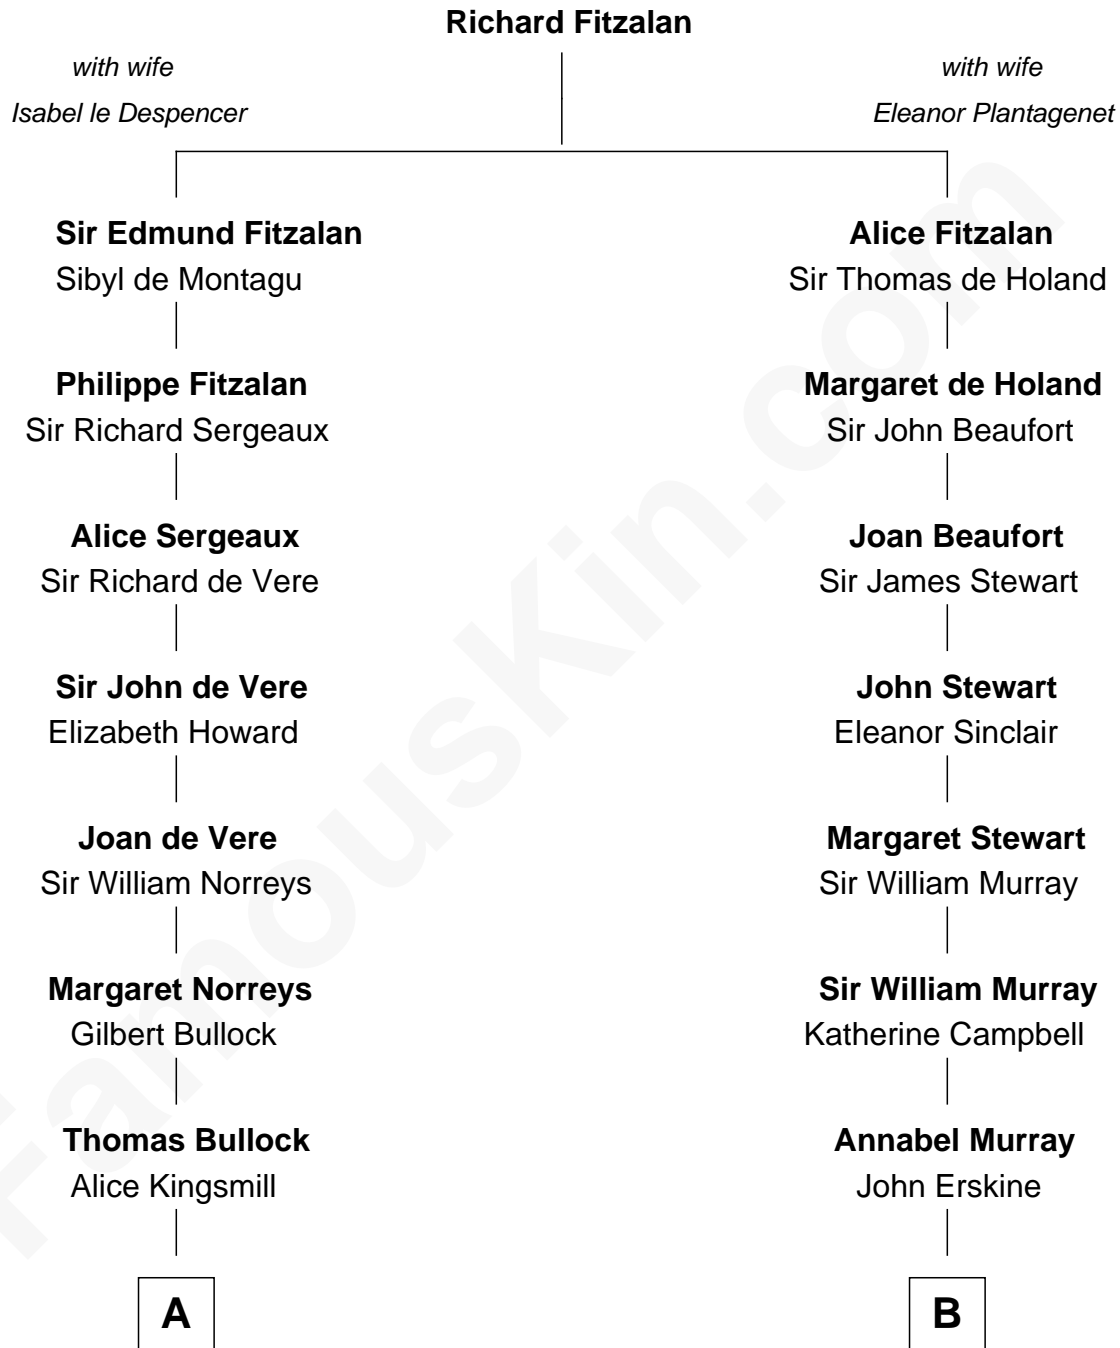

FamousKin.com Relationship Chart of

Alan Ladd
Movie Actor

11th cousin 7 times removed of

Major John Pitcairn
British Commander at Battle of Lexington

C

Alan Harwood Ladd

Selina Raleigh

Alan Ladd