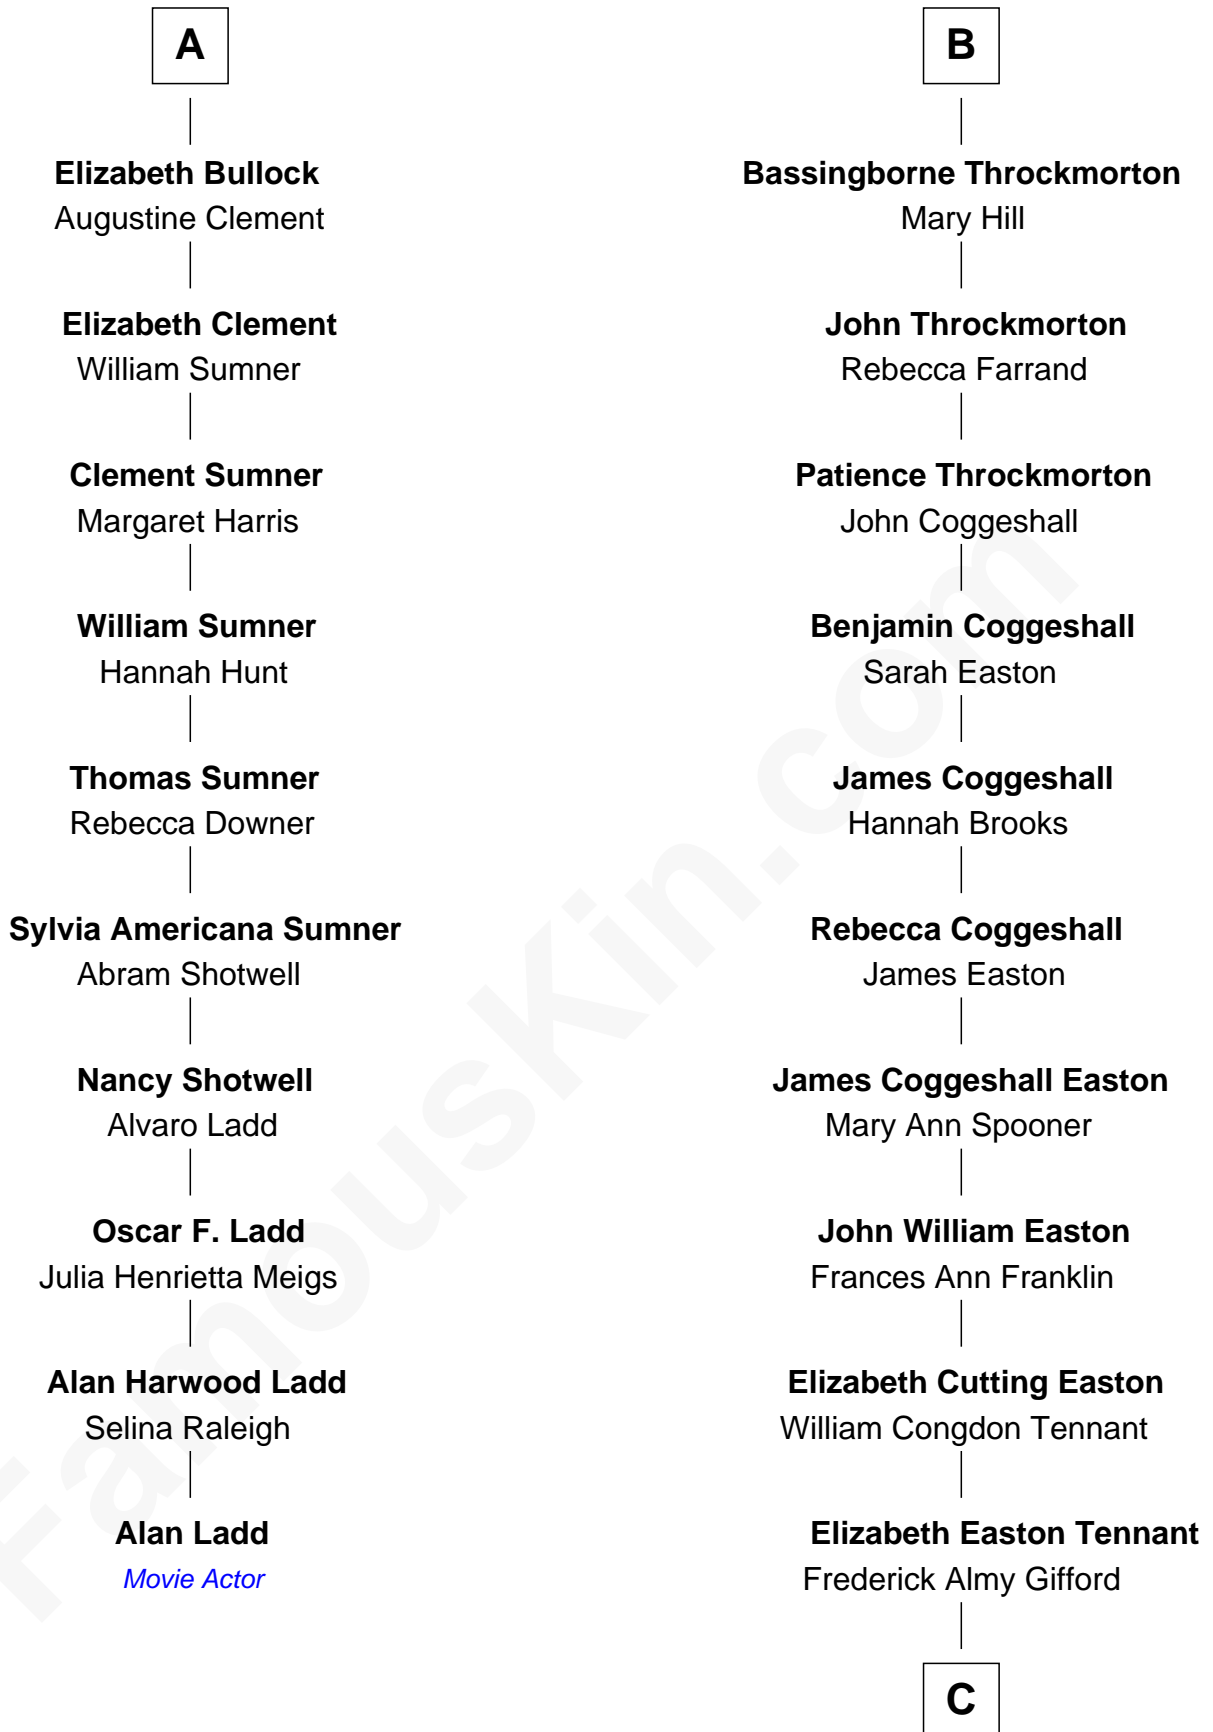

# FamousKin.com Relationship Chart of

**Alan Ladd**  
*Movie Actor*

16th cousin 2 times removed of

**Marilyn Monroe**  
*Actress, Model, and Singer*

**Sir Richard Sergeaux**  
Philippe Fitzalan

**Alice Sergeaux**  
Sir Richard de Vere

**Sir John de Vere**  
Elizabeth Howard

**Joan de Vere**  
Sir William Norreys

**Margaret Norreys**  
Gilbert Bullock

**Thomas Bullock**  
Alice Kingsmill

**Richard Bullock**  
Alice Berrington

**William Bullock**  
-----

**A**

**Philippa Sergeaux**  
Sir Robert Pashley

**Anne Pashley**  
Edward Tyrrell

**Philippa Tyrrell**  
Thomas Cornwallis

**Sir William Cornwallis**  
Elizabeth Stanford

**Sir John Cornwallis**  
Mary Sulyard

**Elizabeth Cornwallis**  
John Blennerhasset

**Elizabeth Blennerhasset**  
Lionel Throckmorton

**B**

**C**

**Charles Stanley Gifford**

Gladys Pearl Monroe

**Marilyn Monroe**

*Actress, Model, and Singer*