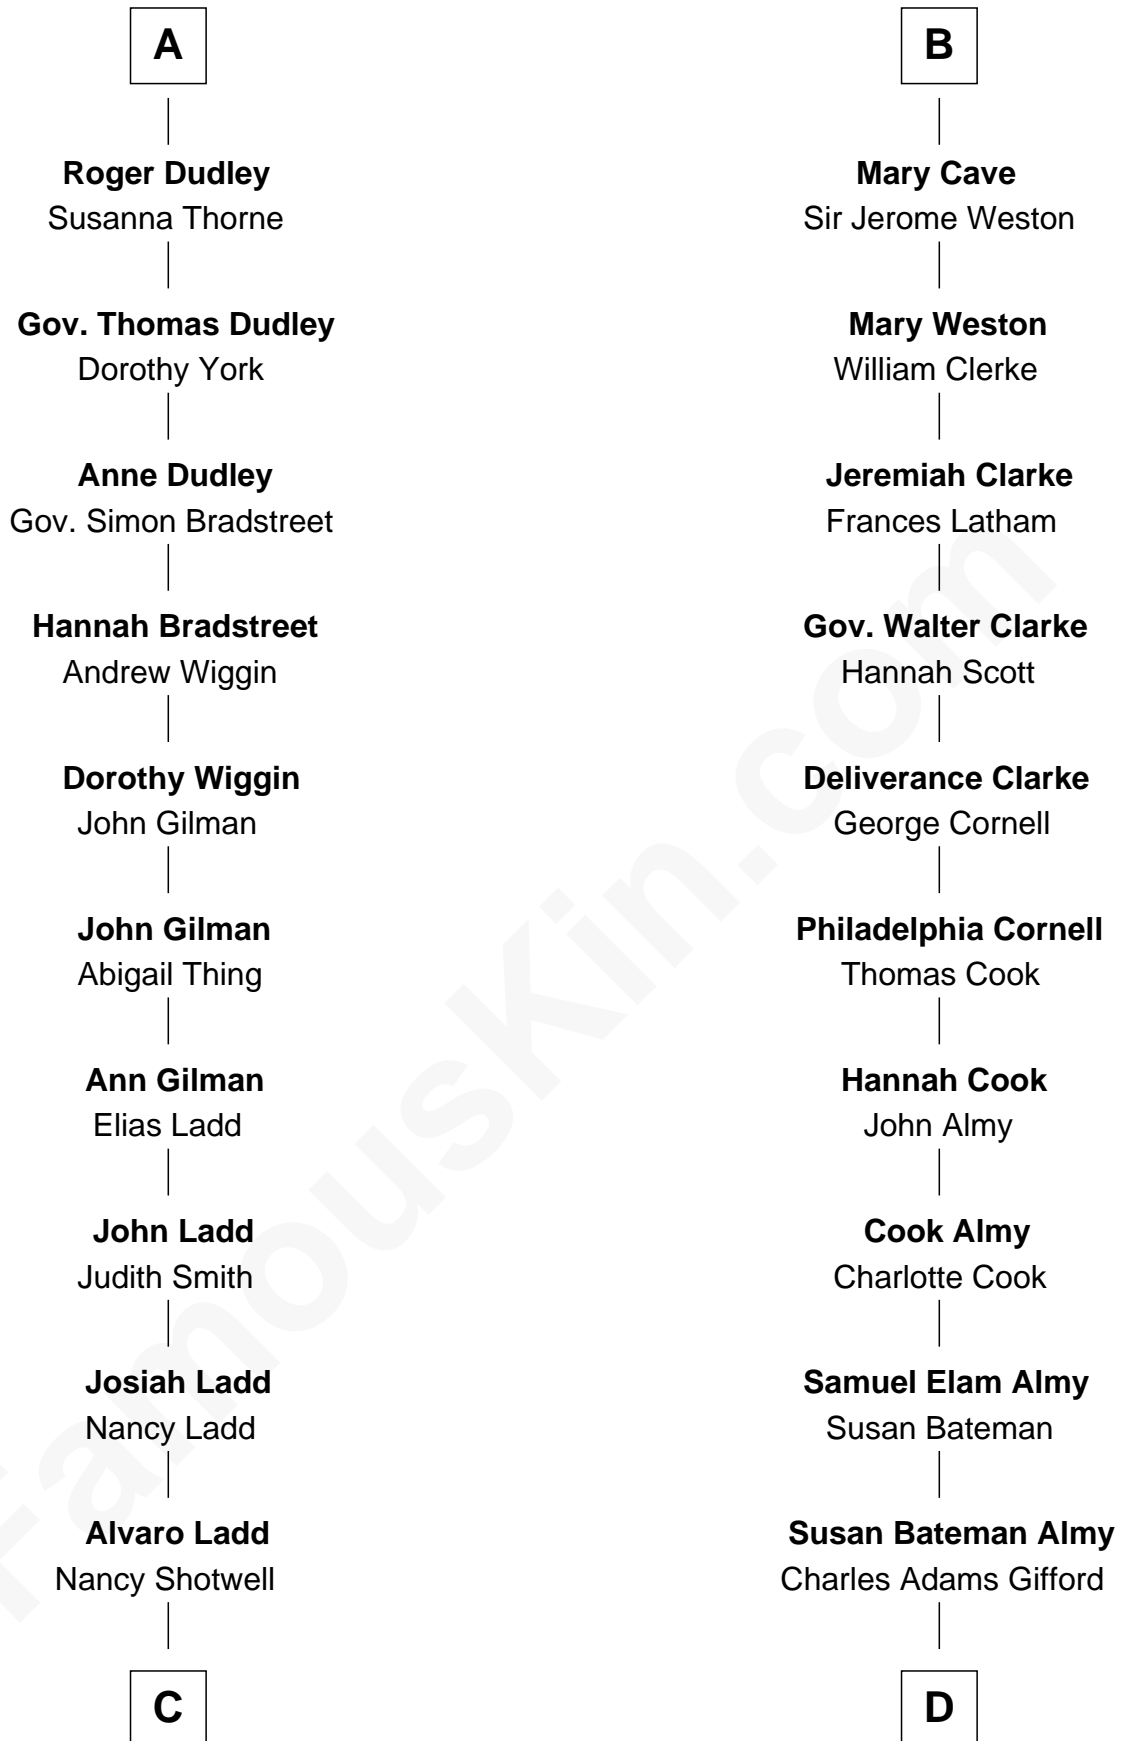

# FamousKin.com Relationship Chart of

**Alan Ladd**

*Movie Actor*

19th cousin of

**Marilyn Monroe**

*Actress, Model, and Singer*

**Sir Reynold de Grey**

Eleanor le Strange

**Sir Reynold Grey**

Margaret de Ros

**Margaret Grey**

Sir William Bonville

**William Bonville**

Elizabeth Harington

**William Bonville**

Katherine Neville

**Elizabeth Boteler**

Thomas Lovett

**Thomas Lovett**

Anne Danvers

**Elizabeth Lovett**

Anthony Cave

**B**

**C**

**Oscar F. Ladd**  
Julia Henrietta Meigs

**Alan Harwood Ladd**  
Selina Raleigh

**Alan Ladd**  
*Movie Actor*

**D**

**Frederick Almy Gifford**  
Elizabeth Easton Tennant

**Charles Stanley Gifford**  
Gladys Pearl Monroe