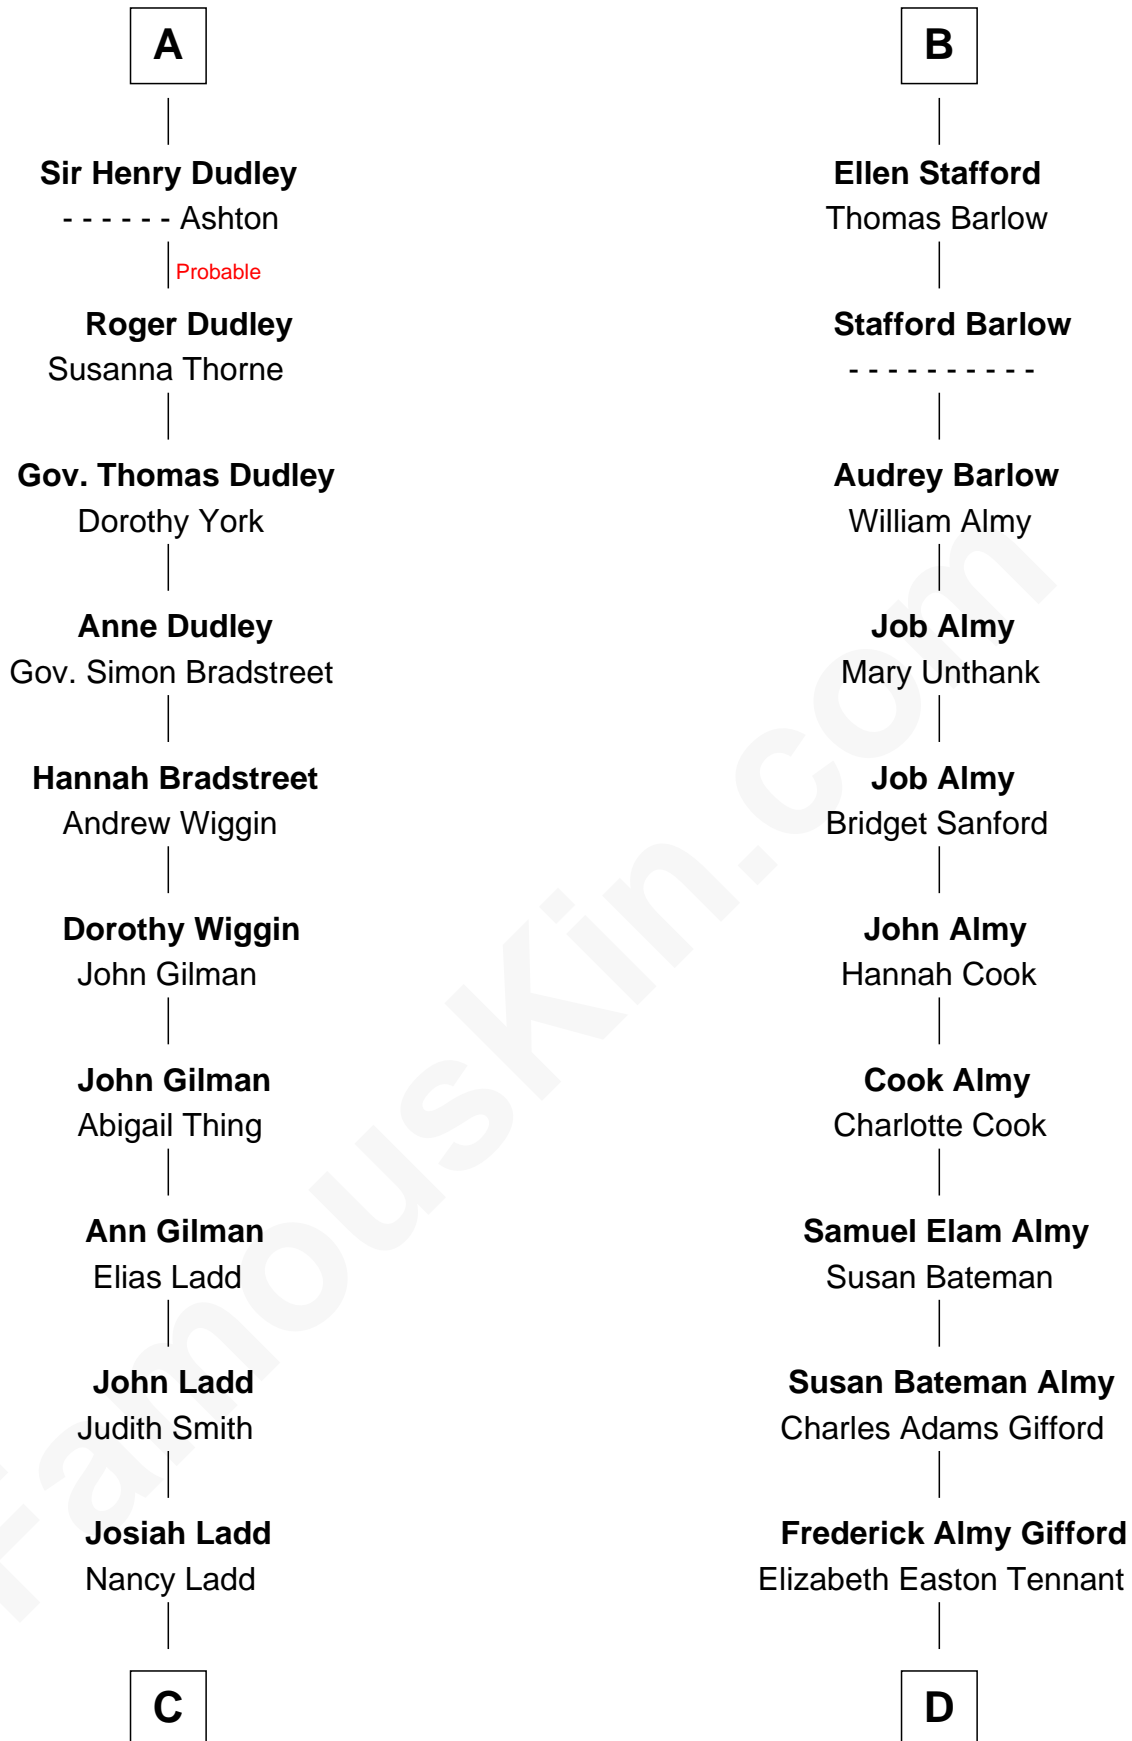

FamousKin.com Relationship Chart of

Alan Ladd
Movie Actor

18th cousin 2 times removed of

Marilyn Monroe
Actress, Model, and Singer

Ralph de Stafford

with wife
Margaret de Audley

with wife
Katherine de Hastang

Margaret Grey

Sir William Bonville

Sir Humphrey Stafford

Elizabeth Burdet

William Bonville

Elizabeth Harington

Sir Humphrey Stafford

Eleanor Aylesbury

Cecily Grey

Sir John Sutton

Sir Humphrey Stafford

Margaret Tame

A

B

C

Alvaro Ladd
Nancy Shotwell

Oscar F. Ladd
Julia Henrietta Meigs

Alan Harwood Ladd
Selina Raleigh

Alan Ladd
Movie Actor

D

Charles Stanley Gifford
Gladys Pearl Monroe

Marilyn Monroe
Actress, Model, and Singer

FamousKin.com