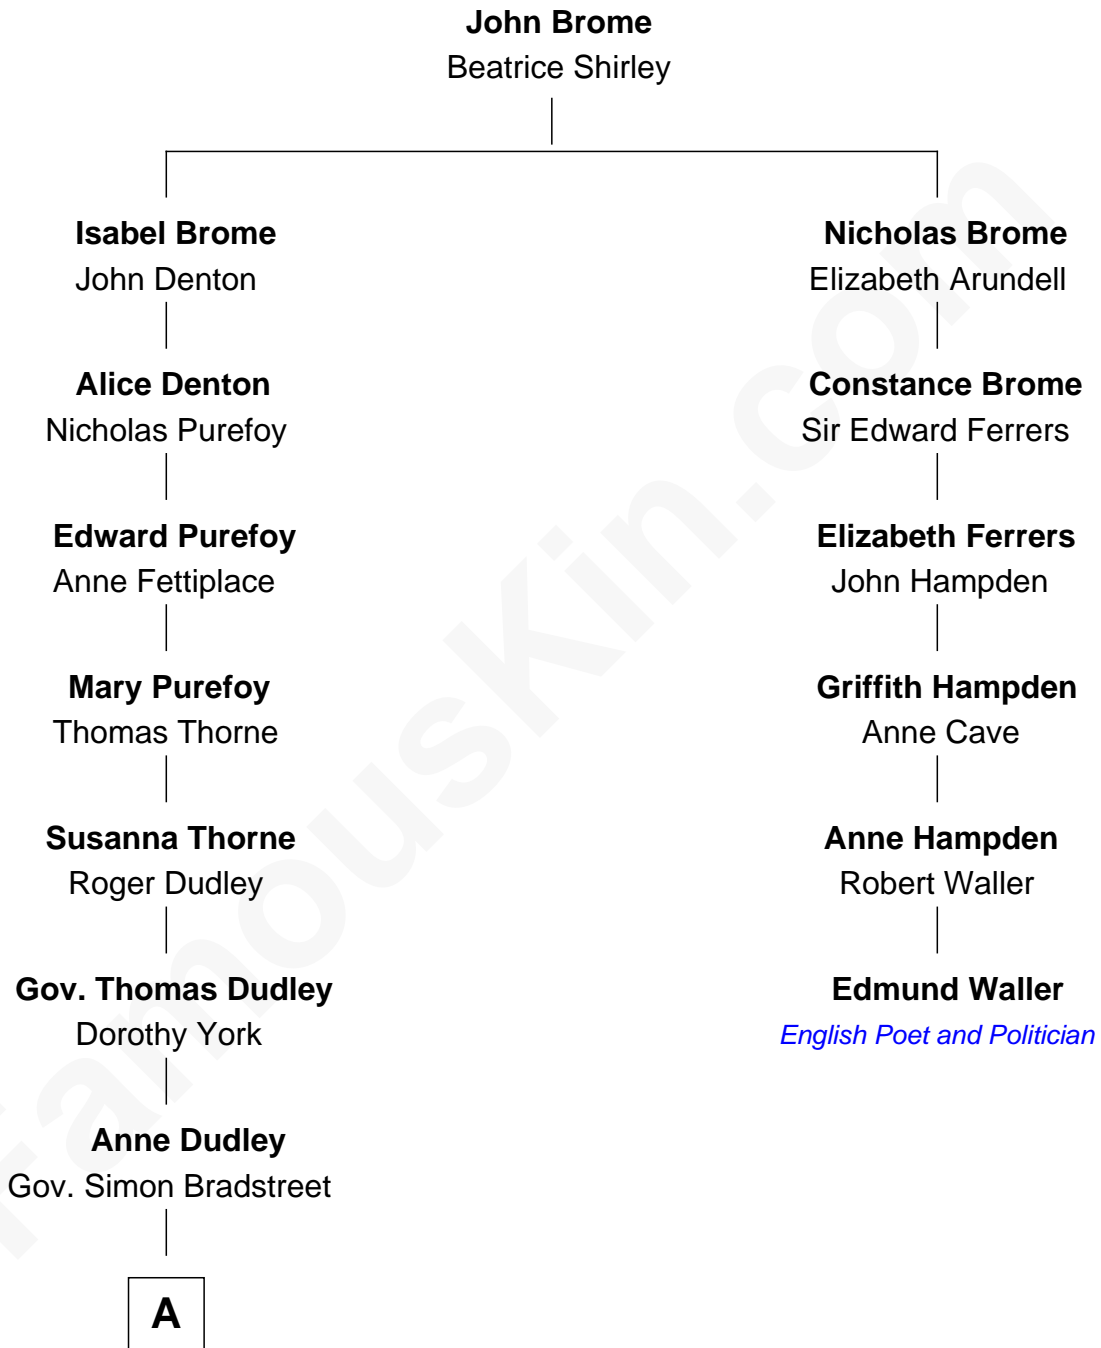

# FamousKin.com Relationship Chart of

**Alan Ladd**

*Movie Actor*

5th cousin 11 times removed of

**Edmund Waller**

*English Poet and Politician*

**A**

**Hannah Bradstreet**

Andrew Wiggin

**Dorothy Wiggin**

John Gilman

**John Gilman**

Abigail Thing

**Ann Gilman**

Elias Ladd

**John Ladd**