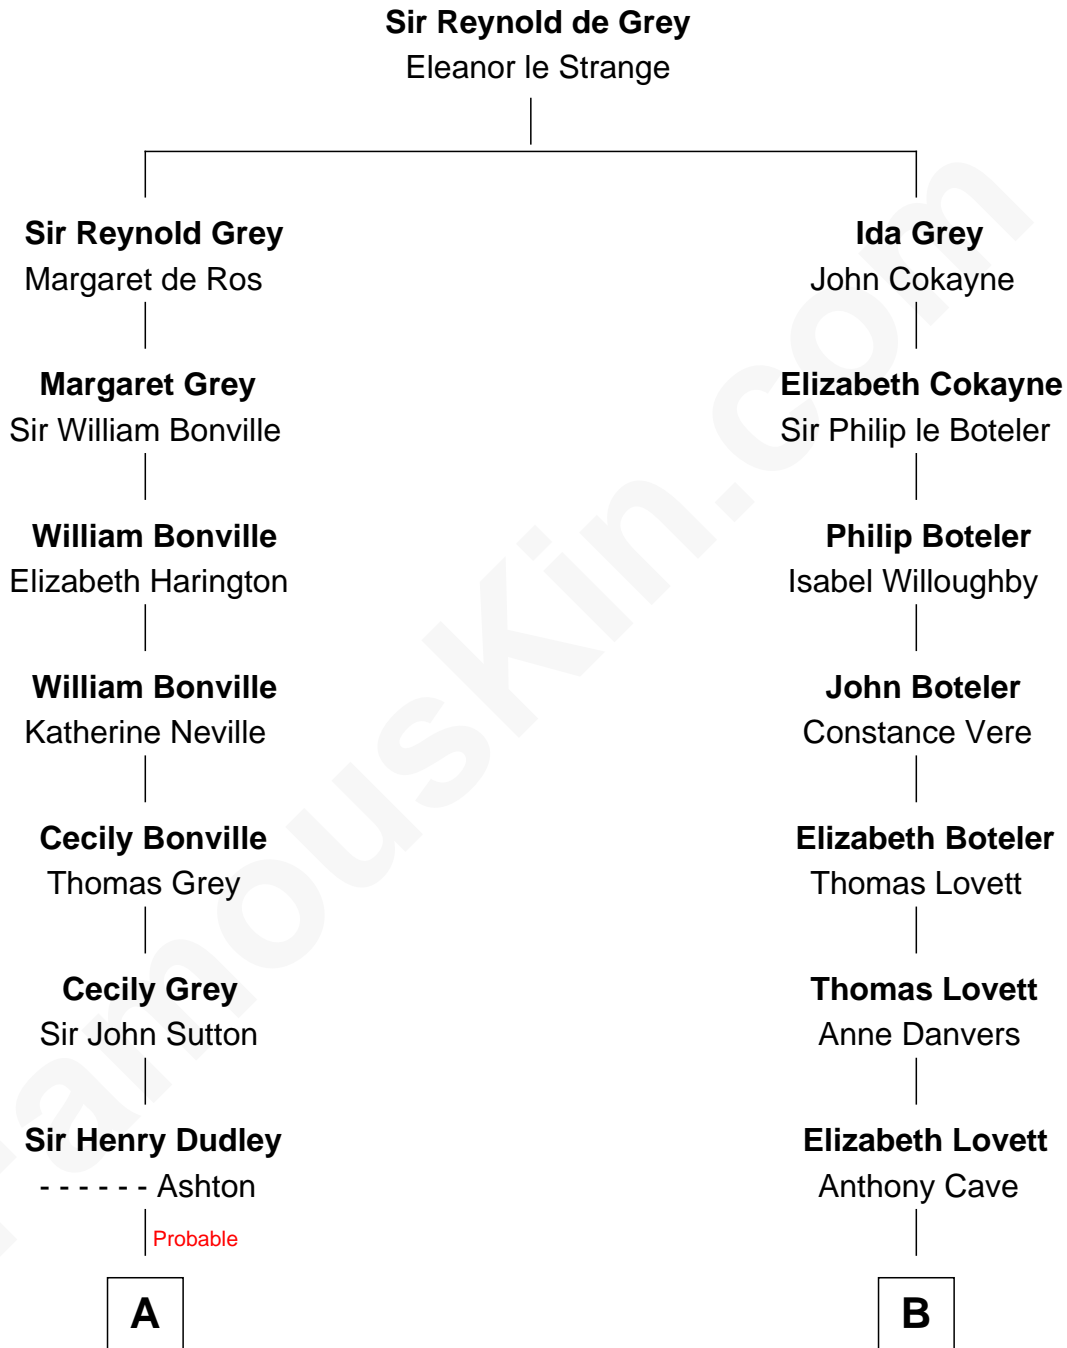

# FamousKin.com Relationship Chart of

**Alan Ladd**

*Movie Actor*

9th cousin 10 times removed of

**Edmund Waller**

*English Poet and Politician*

**C**

—  
**Oscar F. Ladd**  
Julia Henrietta Meigs

—  
**Alan Harwood Ladd**  
Selina Raleigh

—  
**Alan Ladd**  
*Movie Actor*

FamousKin.com