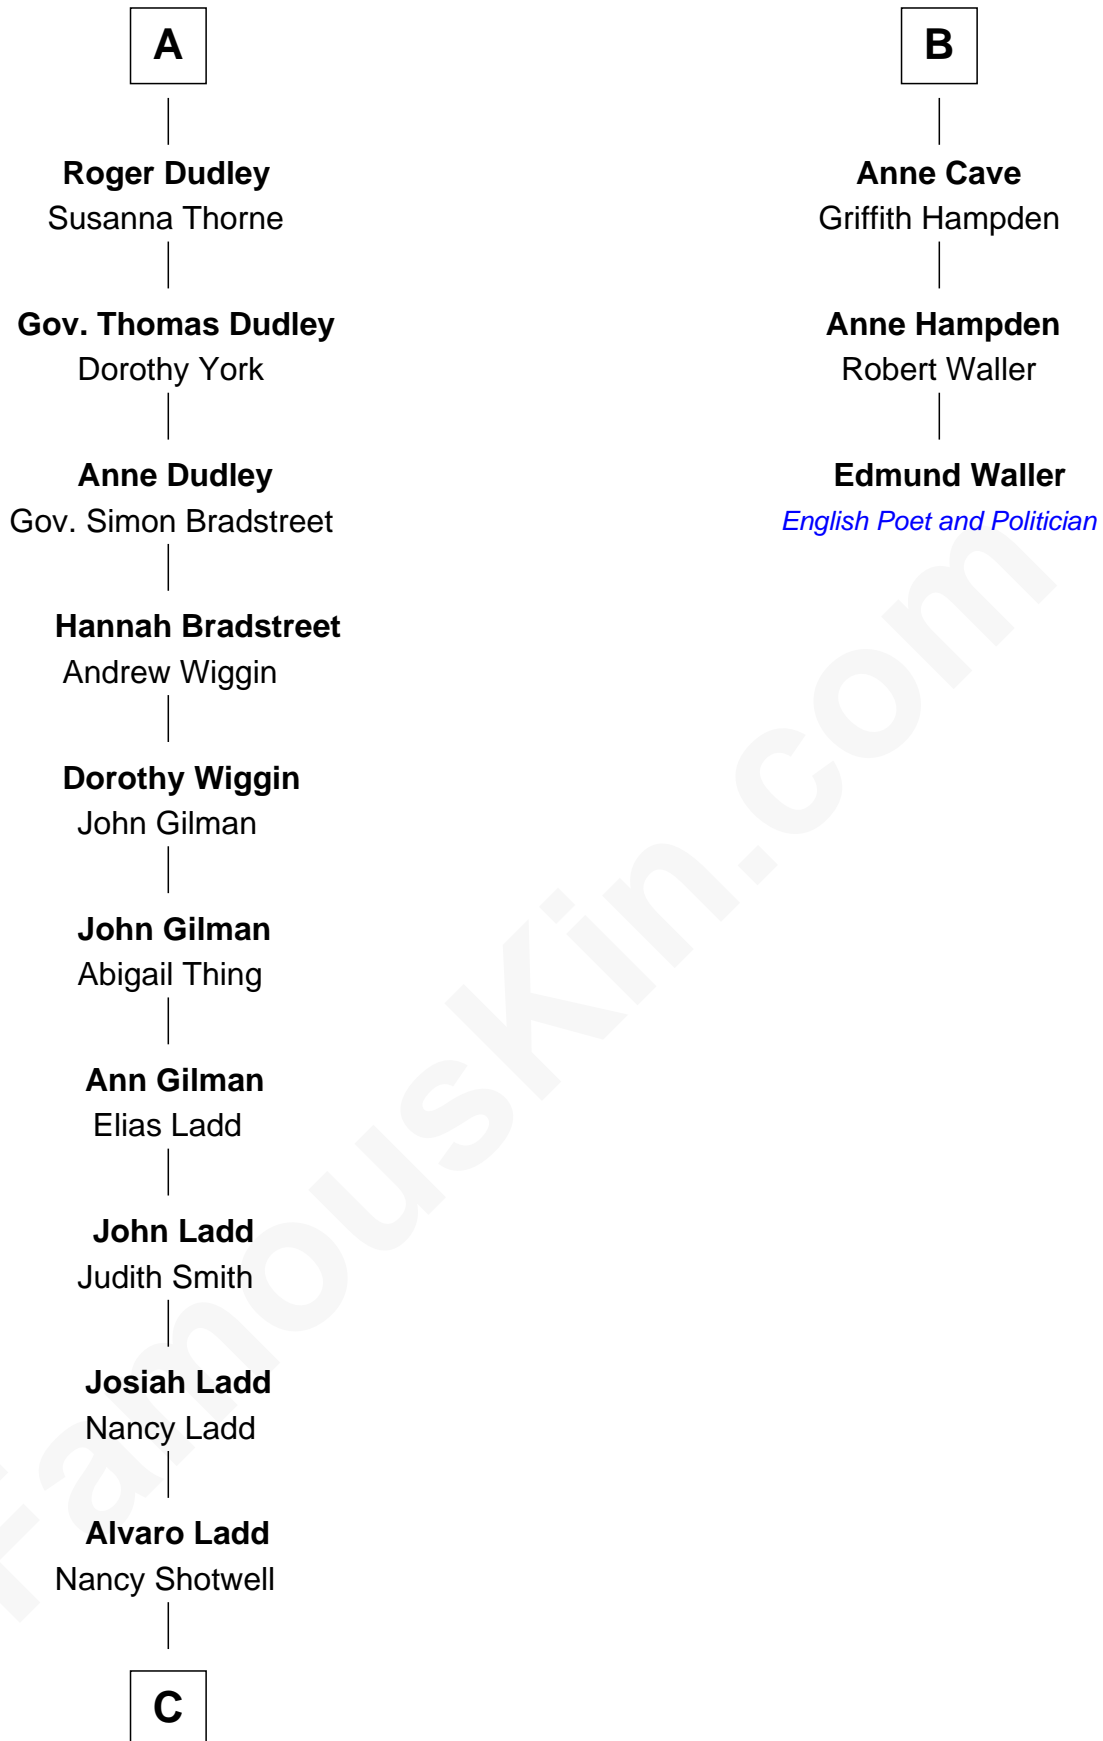

# FamousKin.com Relationship Chart of

**Alan Ladd**

*Movie Actor*

9th cousin 10 times removed of

**Edmund Waller**

*English Poet and Politician*

**C**

—  
**Oscar F. Ladd**  
Julia Henrietta Meigs

—  
**Alan Harwood Ladd**  
Selina Raleigh

—  
**Alan Ladd**  
*Movie Actor*

FamousKin.com