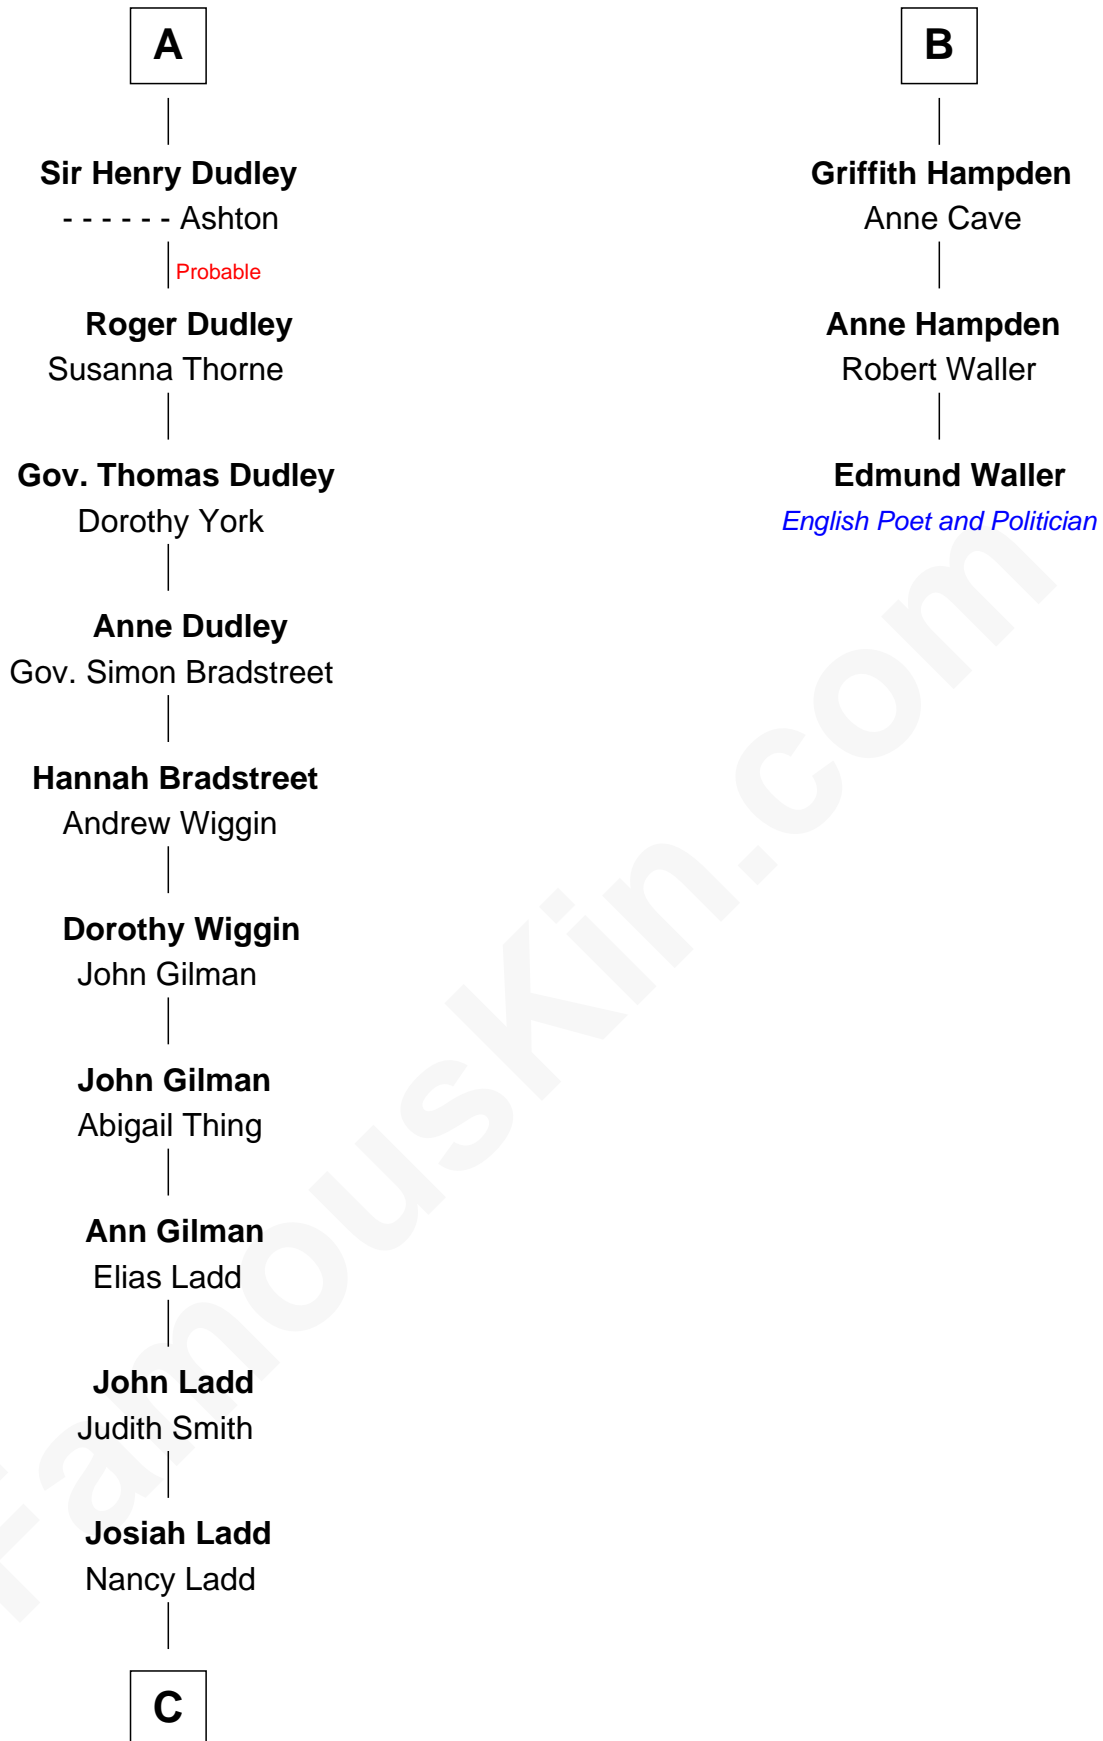

# FamousKin.com Relationship Chart of

**Alan Ladd**

*Movie Actor*

9th cousin 11 times removed of

**Edmund Waller**

*English Poet and Politician*

**C**

—  
**Alvaro Ladd**  
Nancy Shotwell