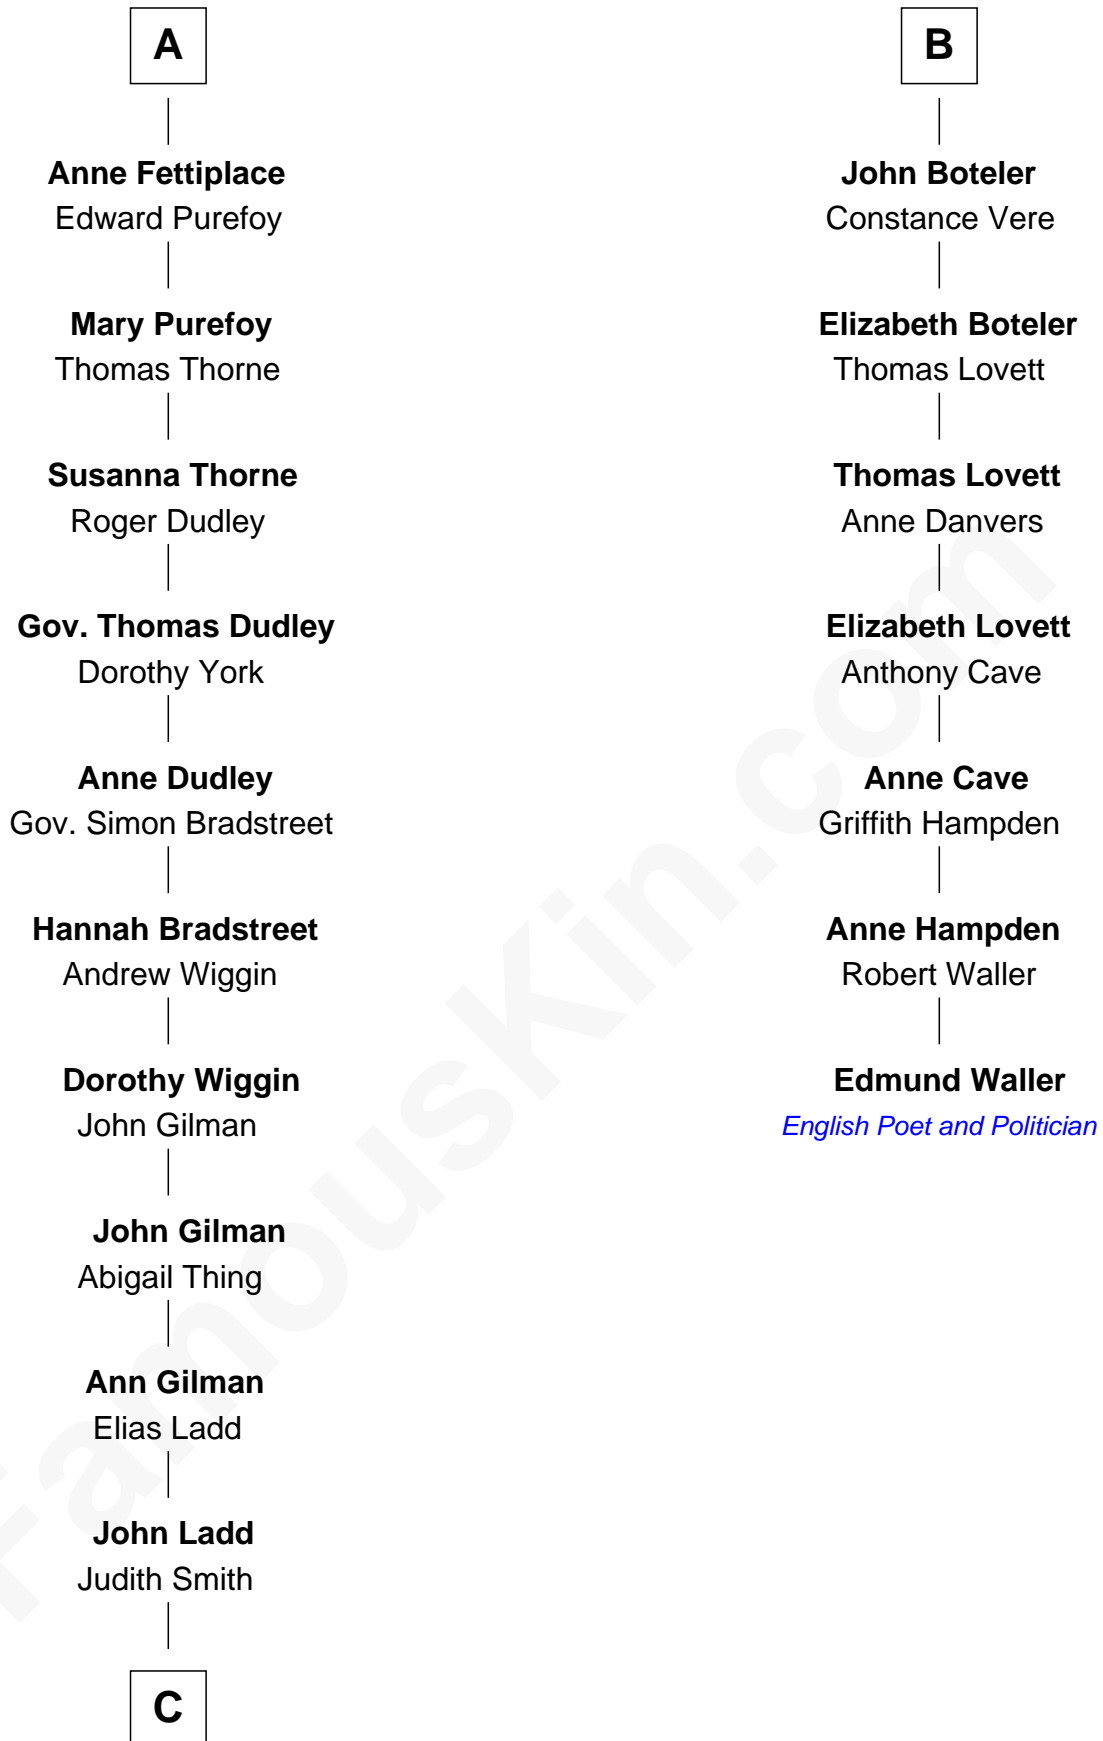

# FamousKin.com Relationship Chart of

**Alan Ladd**

*Movie Actor*

13th cousin 8 times removed of

**Edmund Waller**

*English Poet and Politician*

**William de Odingsells**

Ela FitzWalter

Sir Roger de Herdeburgh

**Ela Herdeburgh**

Sir William de Boteler

**Ankaret le Boteler**

John le Strange

**Eleanor le Strange**

Sir Reynold de Grey

**Ida Grey**

John Cokayne

**Elizabeth Cokayne**

Sir Philip le Boteler

**Philip Boteler**

Isabel Willoughby

**B**

**C**

—  
**Josiah Ladd**

Nancy Ladd

—  
**Alvaro Ladd**

Nancy Shotwell

—  
**Oscar F. Ladd**

Julia Henrietta Meigs

—  
**Alan Harwood Ladd**

Selina Raleigh

—  
**Alan Ladd**