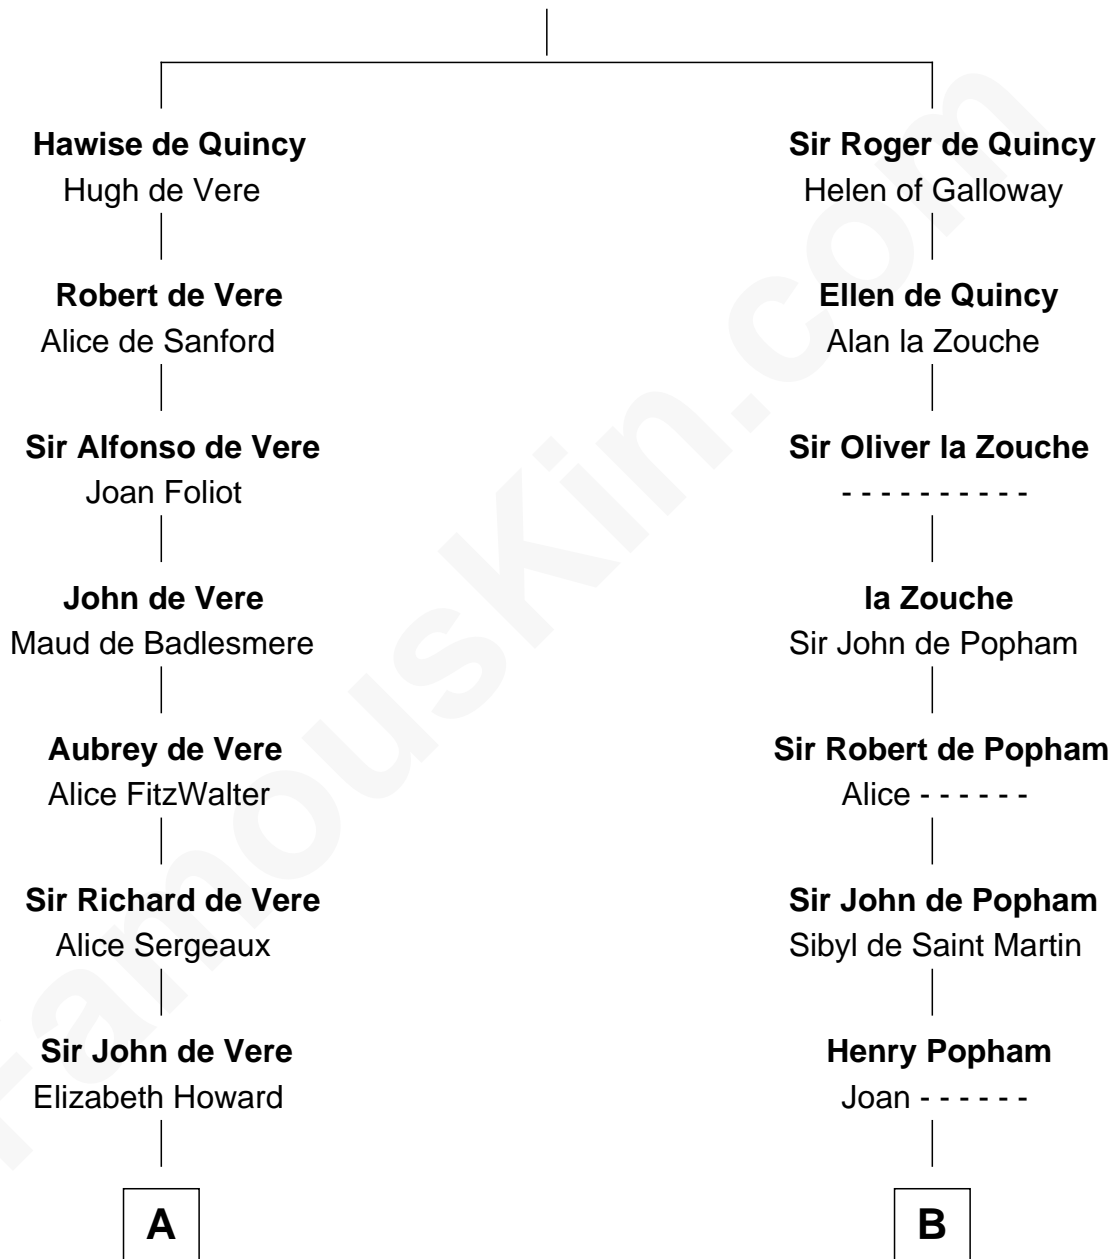

FamousKin.com Relationship Chart of

Alan Ladd

Movie Actor

14th cousin 7 times removed of

Edmund Waller

English Poet and Politician

Saher de Quincy
Margaret de Beaumont

C

—
Sylvia Americana Sumner

Abram Shotwell

—
Nancy Shotwell

Alvaro Ladd

—
Oscar F. Ladd

Julia Henrietta Meigs

—
Alan Harwood Ladd

Selina Raleigh