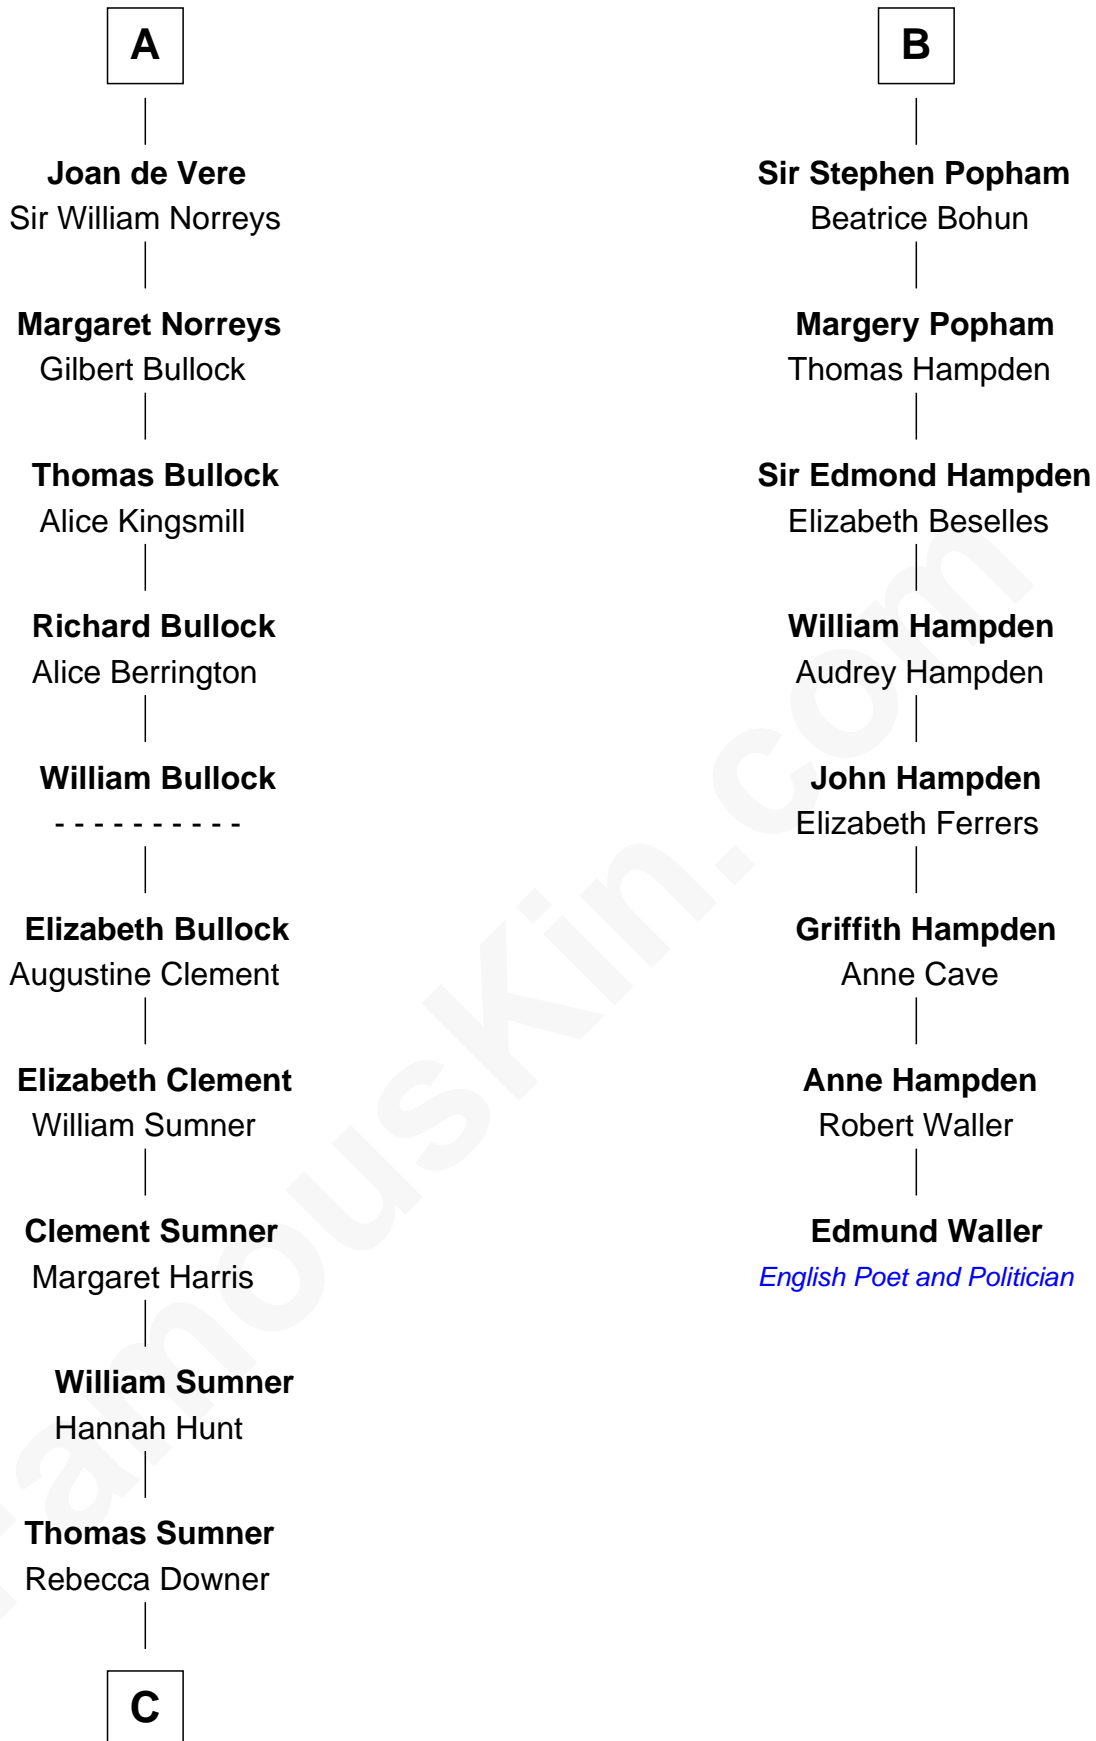

FamousKin.com Relationship Chart of

Alan Ladd

Movie Actor

14th cousin 7 times removed of

Edmund Waller

English Poet and Politician

Saher de Quincy
Margaret de Beaumont

C

—
Sylvia Americana Sumner

Abram Shotwell

—
Nancy Shotwell

Alvaro Ladd

—
Oscar F. Ladd

Julia Henrietta Meigs

—
Alan Harwood Ladd

Selina Raleigh