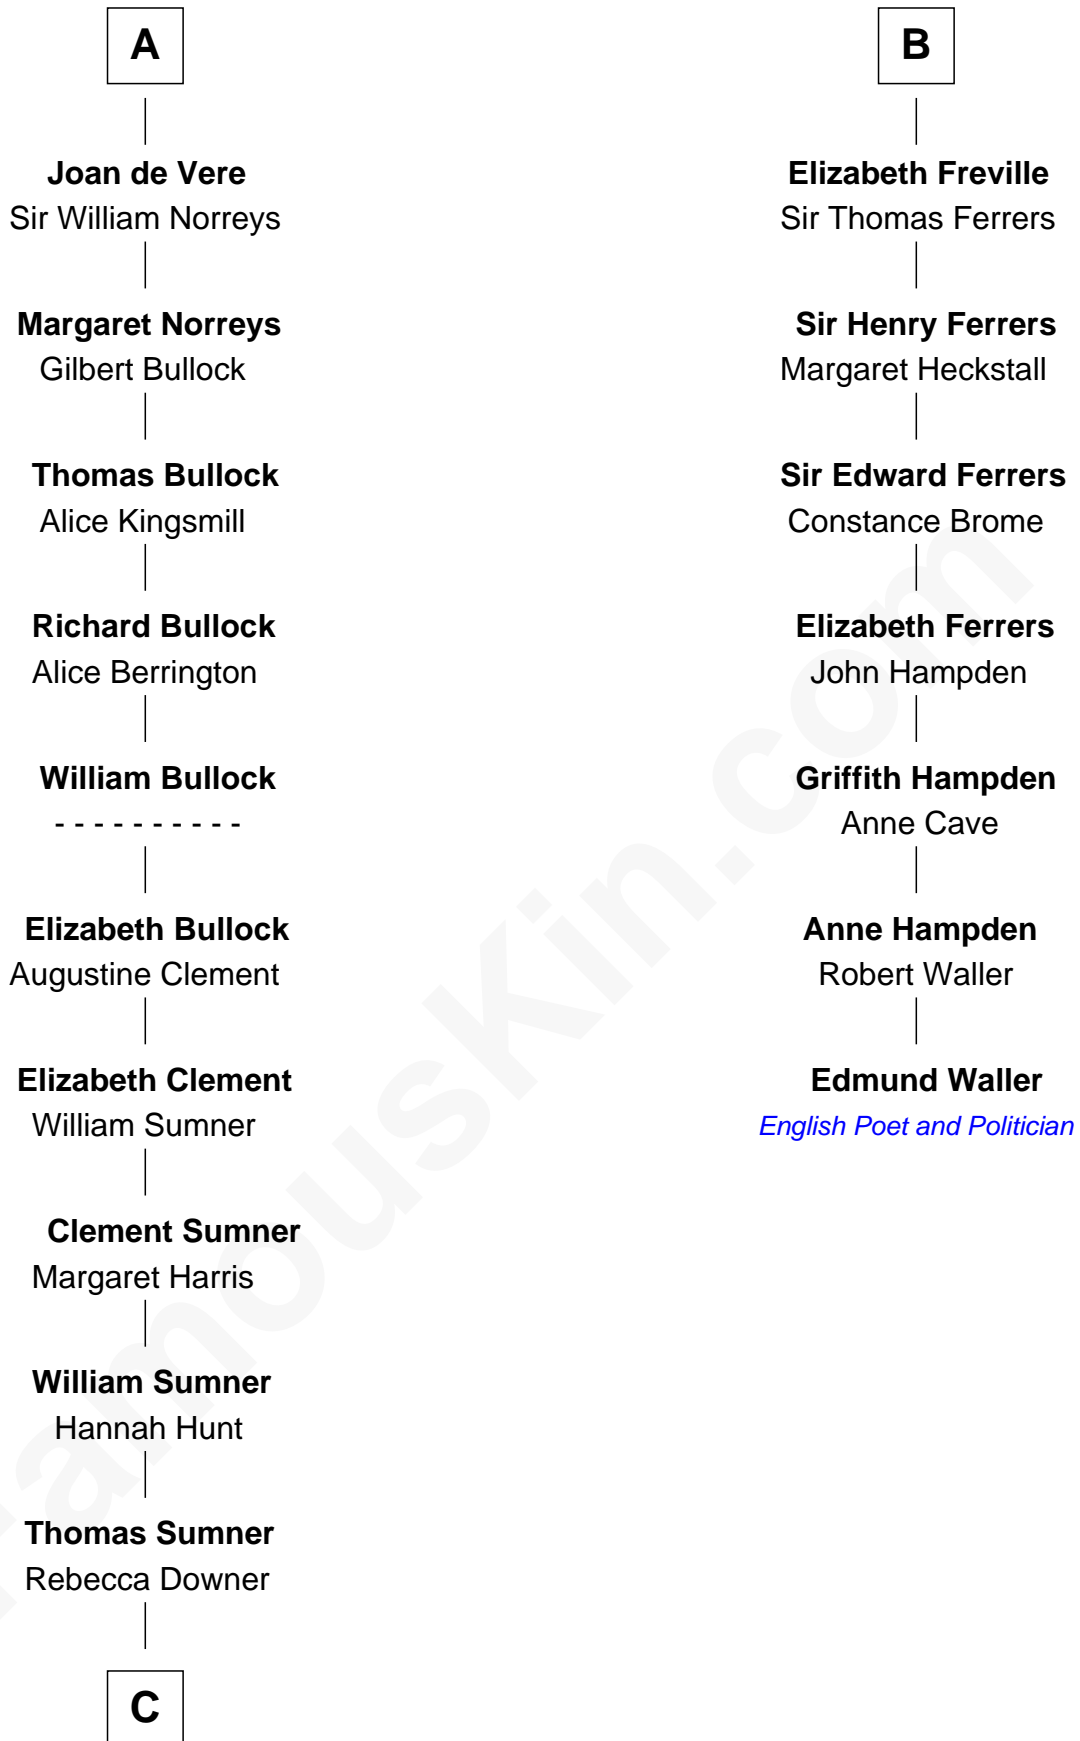

# FamousKin.com Relationship Chart of

**Alan Ladd**  
*Movie Actor*

13th cousin 8 times removed of

**Edmund Waller**  
*English Poet and Politician*

**Sir William Longespee**  
Ela of Salisbury

**C**

—  
**Sylvia Americana Sumner**

Abram Shotwell

—  
**Nancy Shotwell**

Alvaro Ladd

—  
**Oscar F. Ladd**

Julia Henrietta Meigs

—  
**Alan Harwood Ladd**

Selina Raleigh

—  
**Alan Ladd**