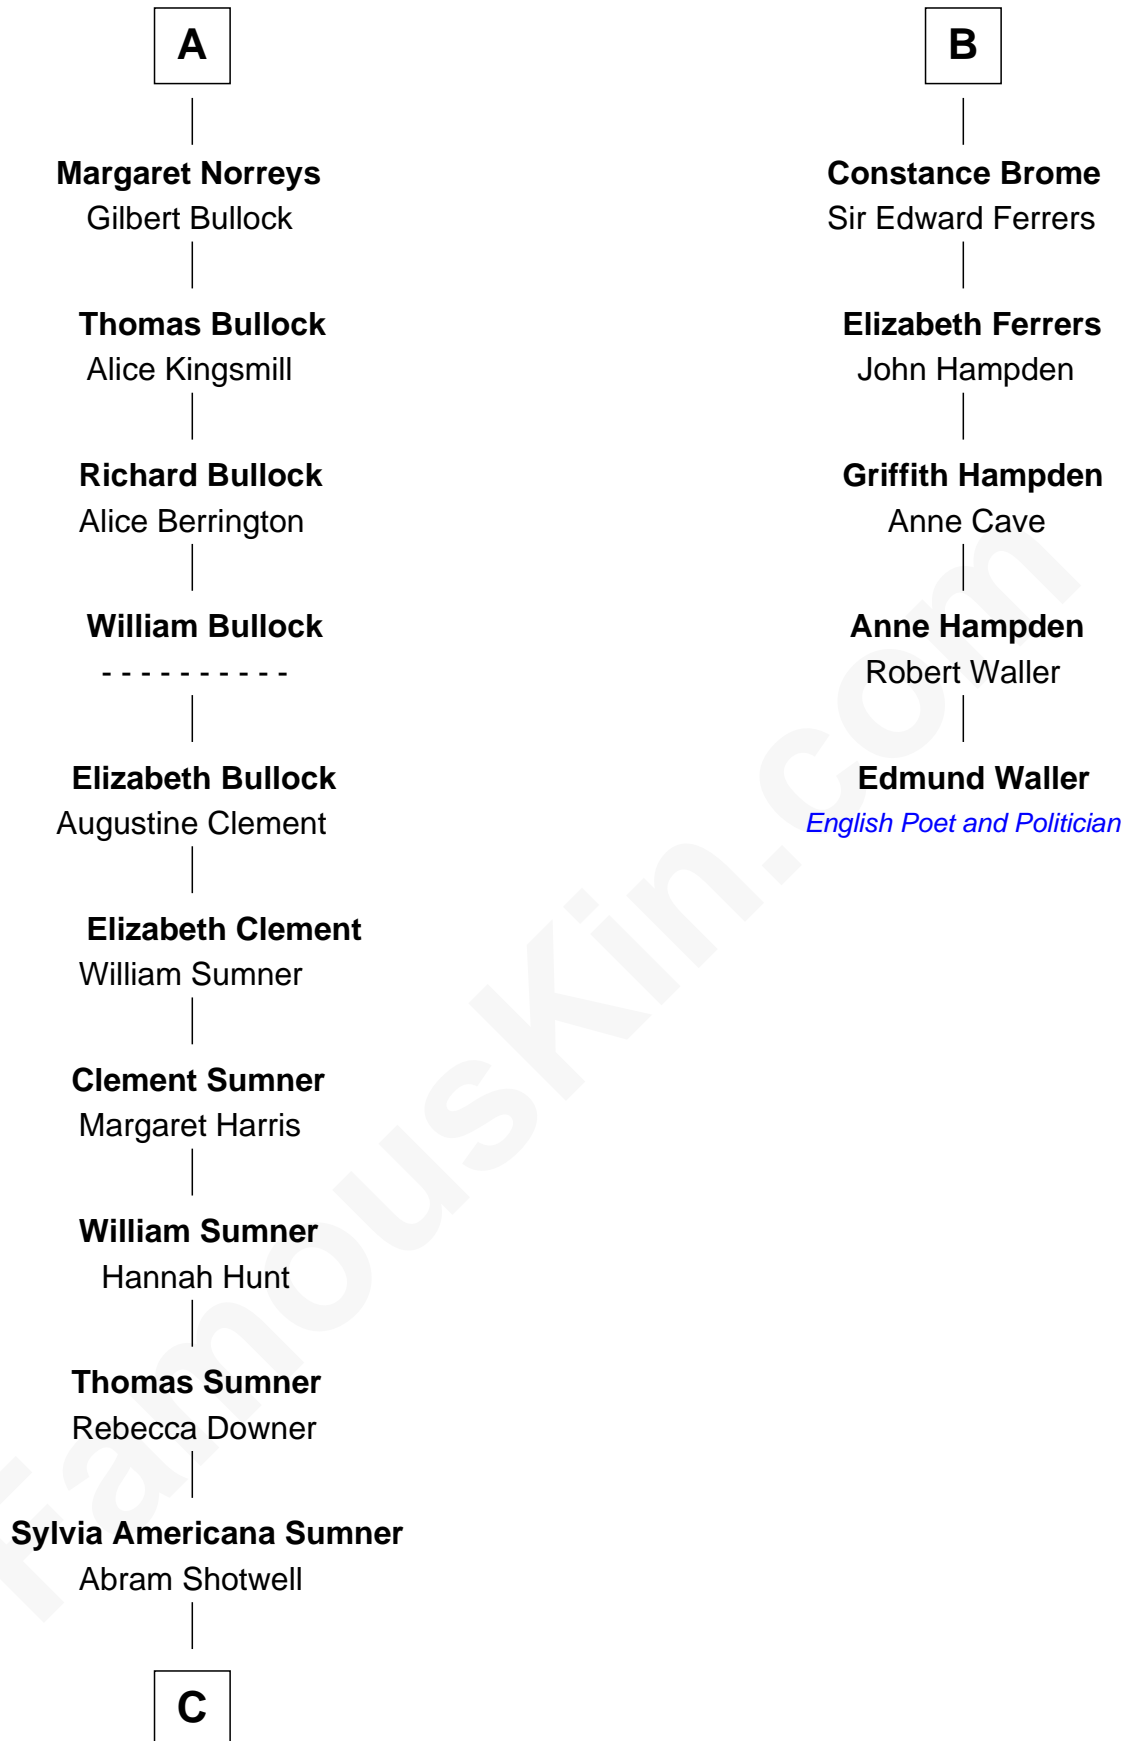

# FamousKin.com Relationship Chart of

**Alan Ladd**  
*Movie Actor*

11th cousin 9 times removed of

**Edmund Waller**  
*English Poet and Politician*

Sir William le Latimer

**C**

—  
**Nancy Shotwell**

Alvaro Ladd

—  
**Oscar F. Ladd**

Julia Henrietta Meigs

—  
**Alan Harwood Ladd**

Selina Raleigh

—  
**Alan Ladd**

*Movie Actor*

FamousKin.com