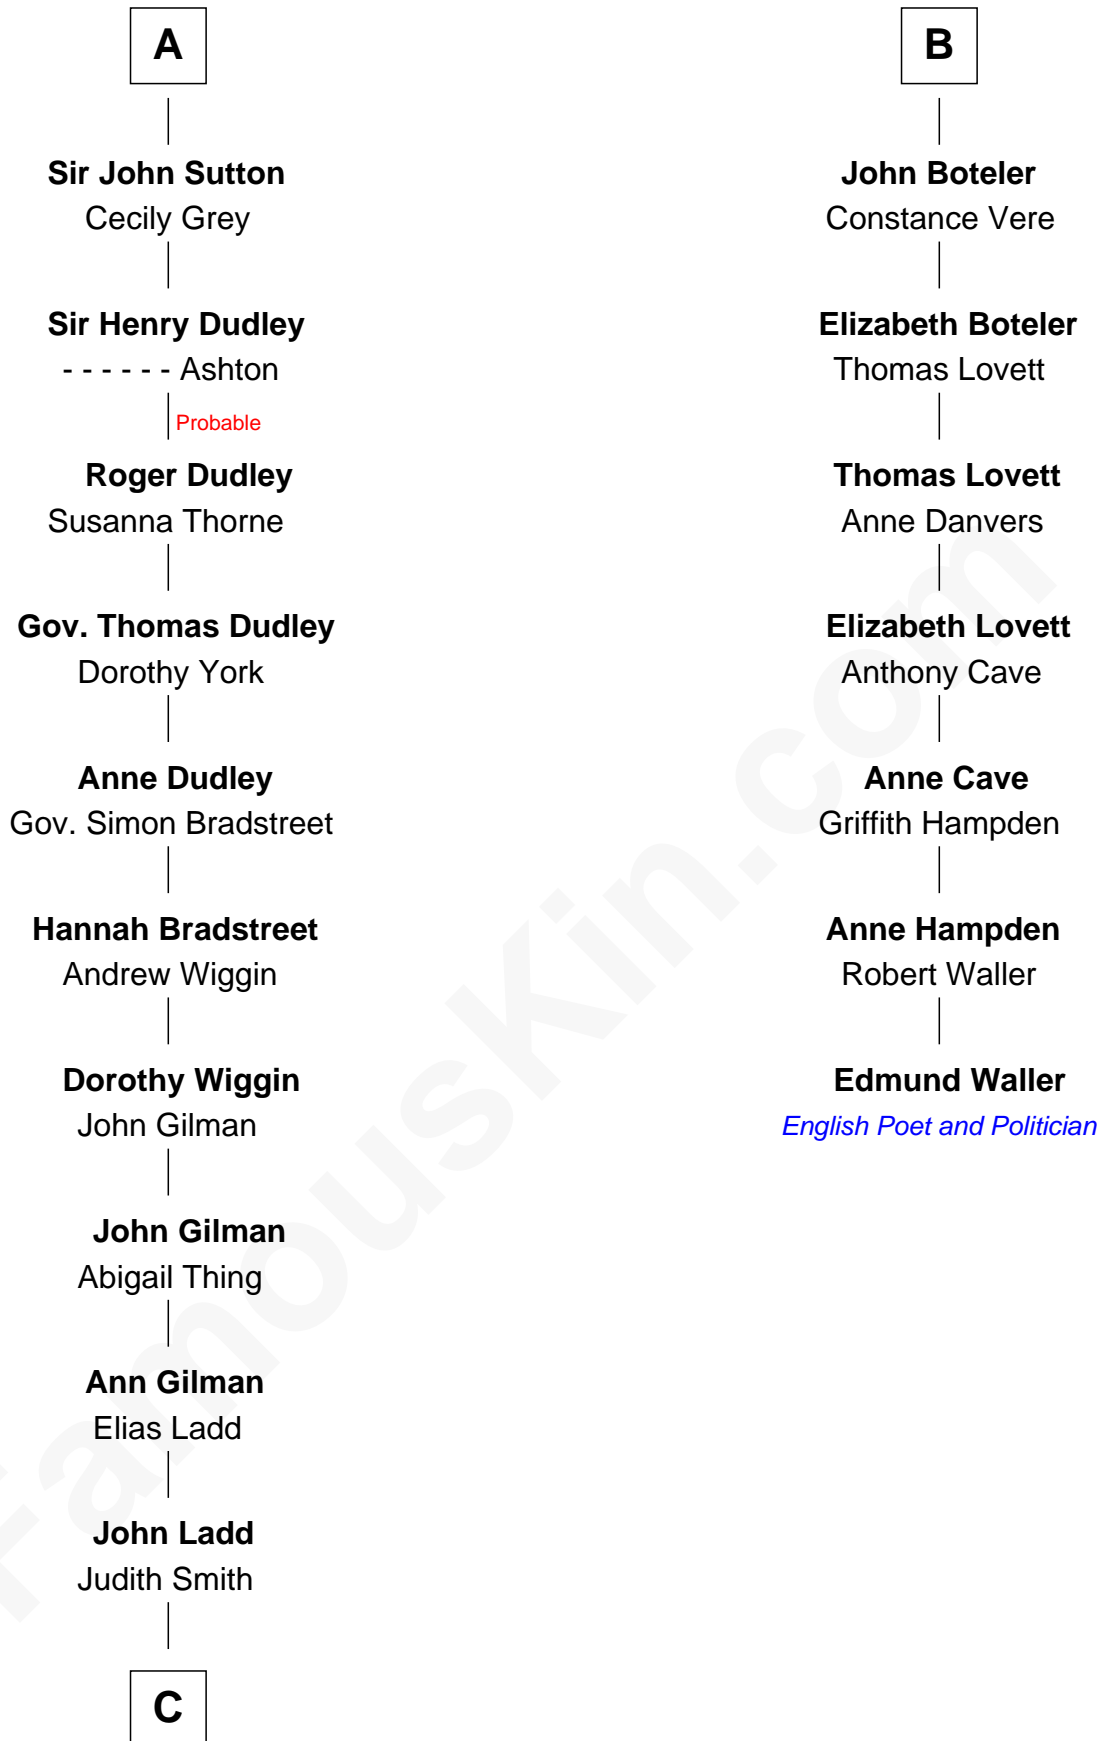

FamousKin.com Relationship Chart of

Alan Ladd

Movie Actor

13th cousin 8 times removed of

Edmund Waller

English Poet and Politician

Sir William de Cantilupe

Eve de Braiose

C

—
Josiah Ladd

Nancy Ladd

—
Alvaro Ladd

Nancy Shotwell

—
Oscar F. Ladd

Julia Henrietta Meigs

—
Alan Harwood Ladd