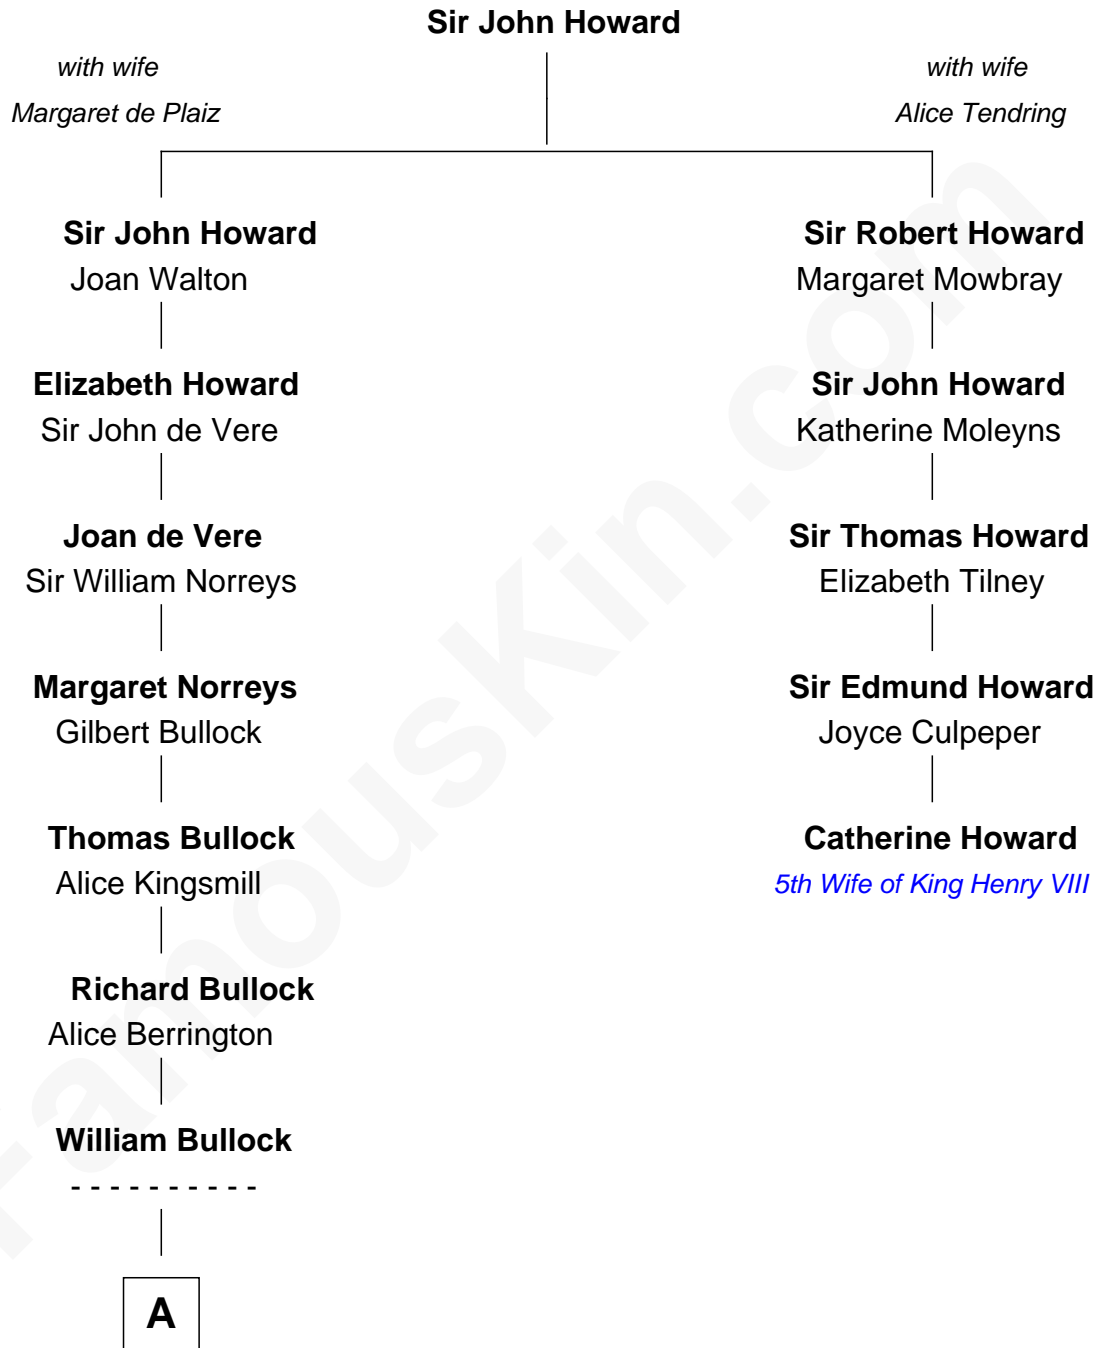

# FamousKin.com Relationship Chart of

**Alan Ladd**

*Movie Actor*

4th cousin 12 times removed of

**Catherine Howard**

*5th Wife of King Henry VIII*

**A**

**Elizabeth Bullock**  
Augustine Clement

**Elizabeth Clement**  
William Sumner

**Clement Sumner**  
Margaret Harris

**William Sumner**  
Hannah Hunt

**Thomas Sumner**  
Rebecca Downer

**Sylvia Americana Sumner**  
Abram Shotwell

**Nancy Shotwell**  
Alvaro Ladd